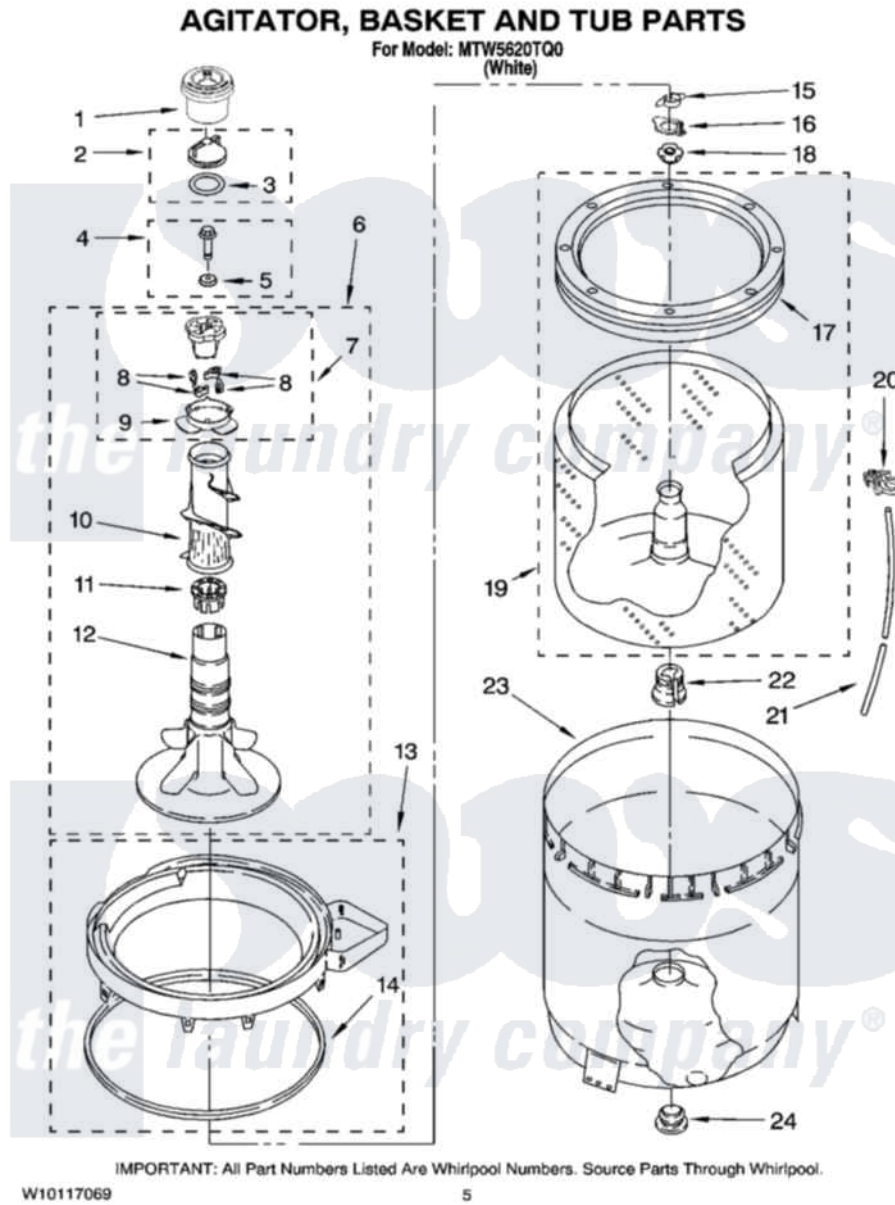

Maytag MTW5620TQ0 03 - AGITATOR, BASKET AND TUB PARTS

Maytag Residential Maytag MTW5620TQ0 Washer Parts Parts Diagram 03 - AGITATOR, BASKET AND TUB PARTS
[Click on the part number to view part](#)

Item	Original Part Number	Replaced By	Status	Part Description
1	8565968			Dispenser, Fabric Softener
2	3354733	W10074580		Cap, Barrier
3	3348855	W10072840		Fabric Softener
4	358237			Screw And Washer
5	3949550			Washer
6	W10093672			Agitator
7	3363663	285811		Cam-Agitator
8	3366877	80040		Dog-Agitator
9	3363661			Bearing, Driven Cam
10	3349019			Auger, Agitator
11	3350389	285587		Washer
12	W10110020			Agitator
13	8528150	W10445870		Ring-Tub
14	3976308			Gasket, Tub Ring
15	3354845			Clip, Agitator
16	8543666			Washer, Agitator

17	8519788	387240	Ring, Balance
18	21366		Nut, Spanner
19	8526016	W10389328	Clothes Container, Assembly
20	2219077		Clip, Pressure Switch Hose
21	3347780	353244	Hose, Pressure Switch
22	389140		Tub Block, Basket Drive
23	63849		Strain Relief, Power Cord
24	383727		Gasket, Centerpodt