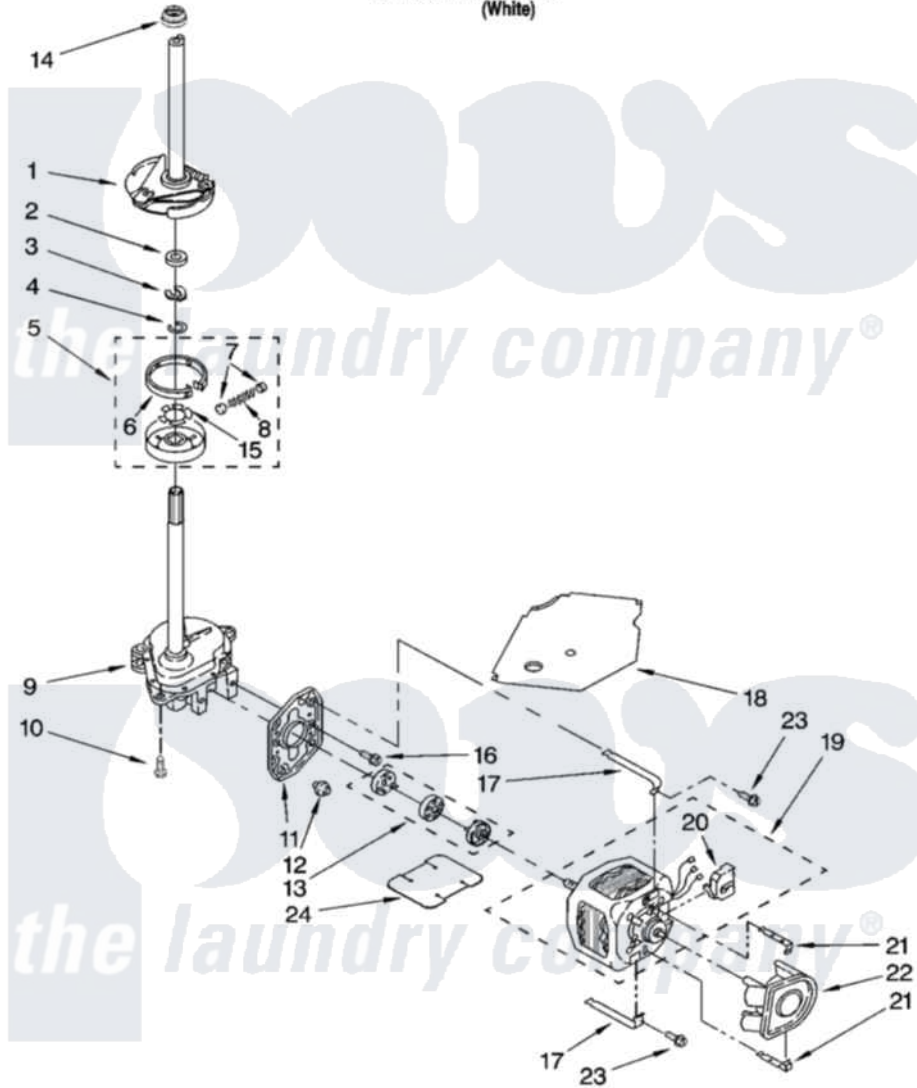

Maytag MTW5620TQ0 04 - BRAKE, CLUTCH, GEARCASE, MOTOR AND PUMP PARTS

BRAKE, CLUTCH, GEARCASE, MOTOR AND PUMP PARTS

For Model: MTW5620TQ0
(White)

IMPORTANT: All Part Numbers Listed Are Whirlpool Numbers. Source Parts Through Whirlpool.

W10117069

7

Maytag [Residential Maytag MTW5620TQ0 Washer Parts](#) Parts Diagram 04 - BRAKE, CLUTCH, GEARCASE, MOTOR AND PUMP PARTS

[Click on the part number to view part](#)

Item	Original Part Number	Replaced By	Status	Part Description
1	388952	285792		Basketdrive
2	63292			Washer, Spin Tube Thrust
3	62697	W10080230		Ring, Spin Tube Support
4	63283	285353		Ring
5	3951311	285785		Clutch
6	3951308	285790		Lining
7	62646			Cap, Clutch Spring
8	3946792			Spring And Damper Assembly
9	3360630	3360629		Gearcase
10	3357334	3400516		Screw Anti-Rattle
11	62611			Plate, Motor Mount To Gearcase
12	62691			Grommet, Motor
13	3978849	285852A		Coupling
14	8577374			Seal, Centerpost

15	3355454		Clip, Main Drive
16	3400516		Screw Anti-Rattle
17	3349637	W10086010	Retainer, Motor
18	3362089		Shield, Tub To Motor
19	8528157	661600	Motor, Main Drive
20	3952056		Switch, Main Drive Motor
21	8546127		Retainer, Pump
22	3363394		Pump
23	3387485	273556	Screw, 10-16 X 5/8
24	3946532		Shield, Motor