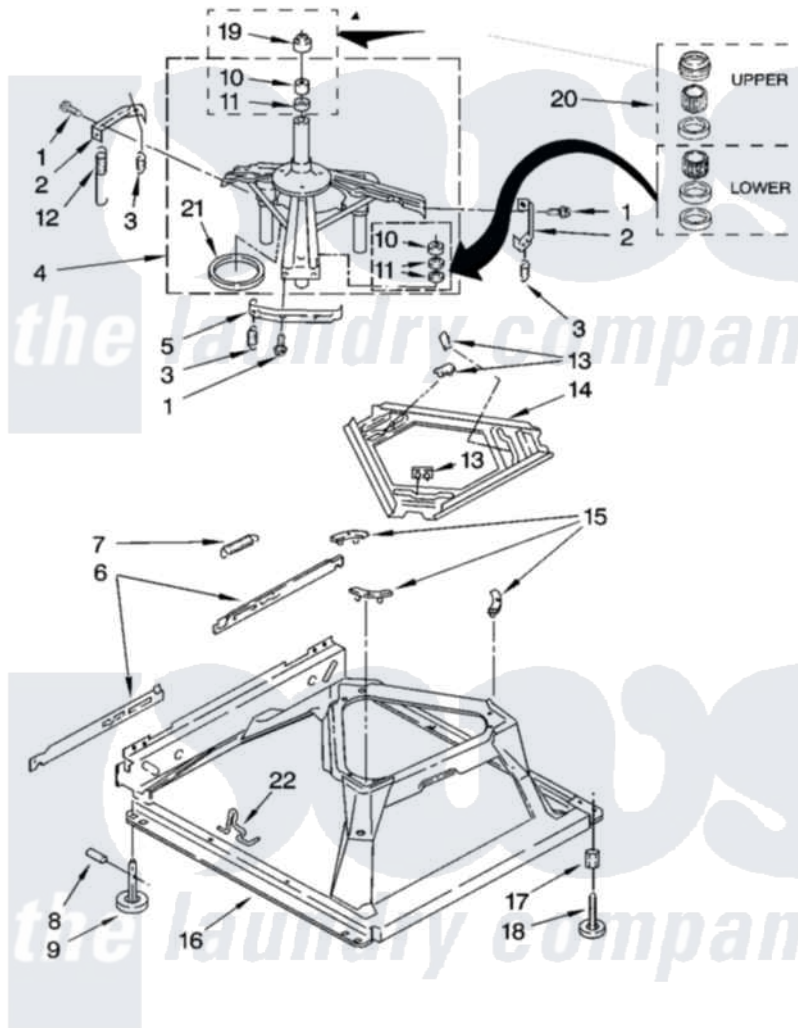

# Maytag MTW5620TQ0 05 - MACHINE BASE PARTS

## MACHINE BASE PARTS

For Model: MTW5620TQ0  
(White)

IMPORTANT: All Part Numbers Listed Are Whirlpool Numbers. Source Parts Through Whirlpool.

8

W10117069

Maytag Residential Maytag MTW5620TQ0 Washer Parts Parts Diagram 05 - MACHINE BASE PARTS

[Click on the part number to view part](#)

Item	Original Part Number	Replaced By	Status	Part Description
1	<a href="#">3400076</a>			Screw, Bracket Mounting
2	<a href="#">64067</a>			Bracket, Spring Outer
3	<a href="#">63907</a>			Spring, Suspension
4	8575214	<a href="#">280184</a>		Support
5	<a href="#">64065</a>			Bracket, Spring Outer
6	<a href="#">63466</a>			Link, Leveling Mechanism
7	62597	<a href="#">8316845</a>		Spring
8	<a href="#">62837</a>			Pin, Knurled
9	62596	<a href="#">285244</a>		Feet-Leveling
10	<a href="#">8546455</a>			Bearing, Centerpost
11	357409	<a href="#">359449</a>		Seal, Agitator Shaft
12	388492	<a href="#">W10250667</a>		Spring, Counterweight
13	62568	<a href="#">285219</a>		Pad
14	<a href="#">3946509</a>			Plate, Suspension
15	3363660	<a href="#">285744</a>		Pad
16	3946512	<a href="#">285771</a>		Base

17	<a href="#">3359452</a>	Nut, Lock
18	<a href="#">W10001130</a>	Foot, Leveling
19	<a href="#">8577376</a>	Seal, Centerpost
20	<a href="#">285203</a>	Centerpost Bearing Kit
21	<a href="#">63134</a>	Ring, Sound Deadening
22	63806	<a href="#">W10145155</a> Retainer, Suspension Spring