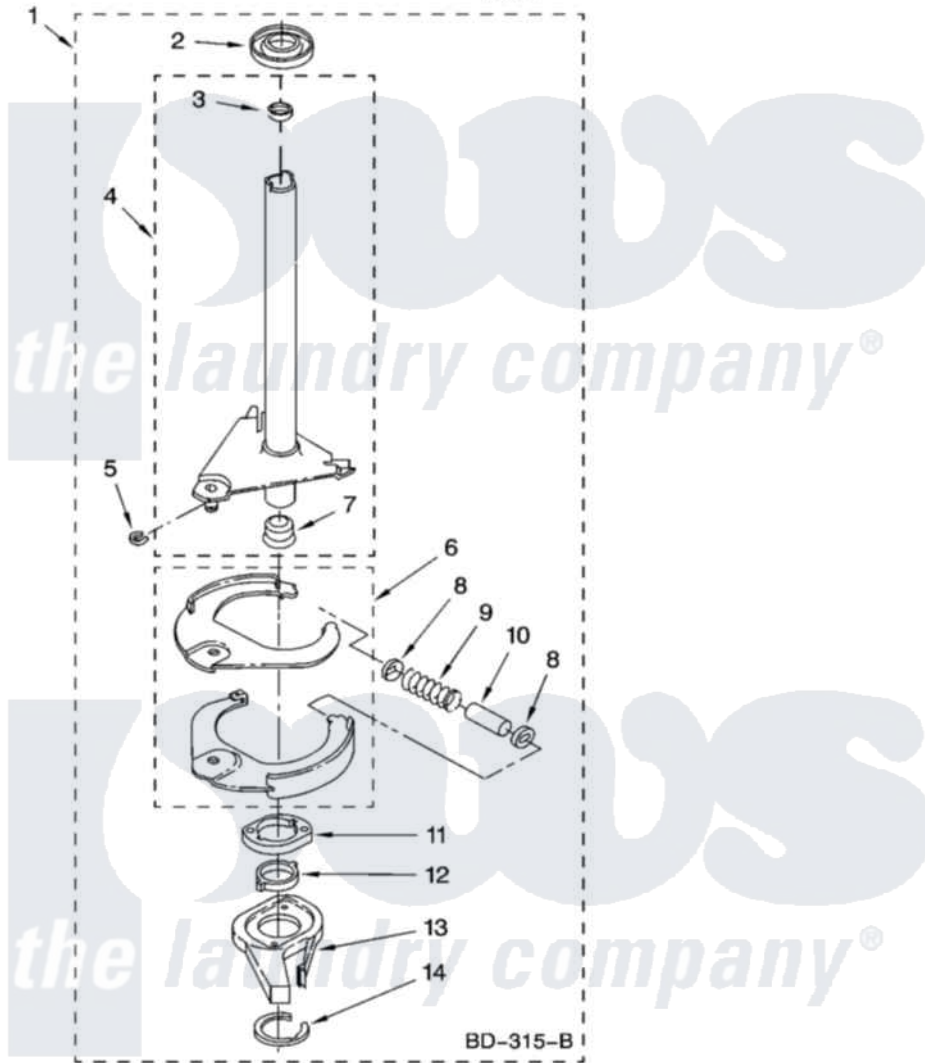

# Maytag MTW5620TQ0 07 - BRAKE AND DRIVE TUBE PARTS

## BRAKE AND DRIVE TUBE PARTS

For Model: MTW5620TQ0  
(White)

IMPORTANT: All Part Numbers Listed Are Whirlpool Numbers. Source Parts Through Whirlpool.

W10117069

11

Maytag Residential Maytag MTW5620TQ0 Washer Parts Parts Diagram 07 - BRAKE AND DRIVE TUBE PARTS  
Click on the part number to view part

Item	Original Part Number	Replaced By	Status	Part Description
1	388952	<a href="#">285792</a>		Basketdrive
2	<a href="#">62658</a>			Ring, Thrust
3	<a href="#">356427</a>			Seal, Spin Pinion
4	64027	<a href="#">64208</a>		Tube-Spin
5	64035	<a href="#">W10083190</a>		Ring, Retaining
6	64232	<a href="#">285438</a>		Shoe-Brake
7	62703	<a href="#">8546462</a>		"T" Bearing, Spin Tube
8	3353956	<a href="#">285658</a>		Sleeve
9	387806		Not Available	Spring, Brake
10	3355360	<a href="#">285658</a>		Sleeve
11	661516	<a href="#">8546461</a>		Cam, Brake Release
12	<a href="#">63022</a>			Sleeve, Cam
13	64194	<a href="#">285790</a>		Lining
14	90368	<a href="#">W10083200</a>		Ring, Retaining
"			Not Available	
"	<a href="#">285208</a>			Lubricant