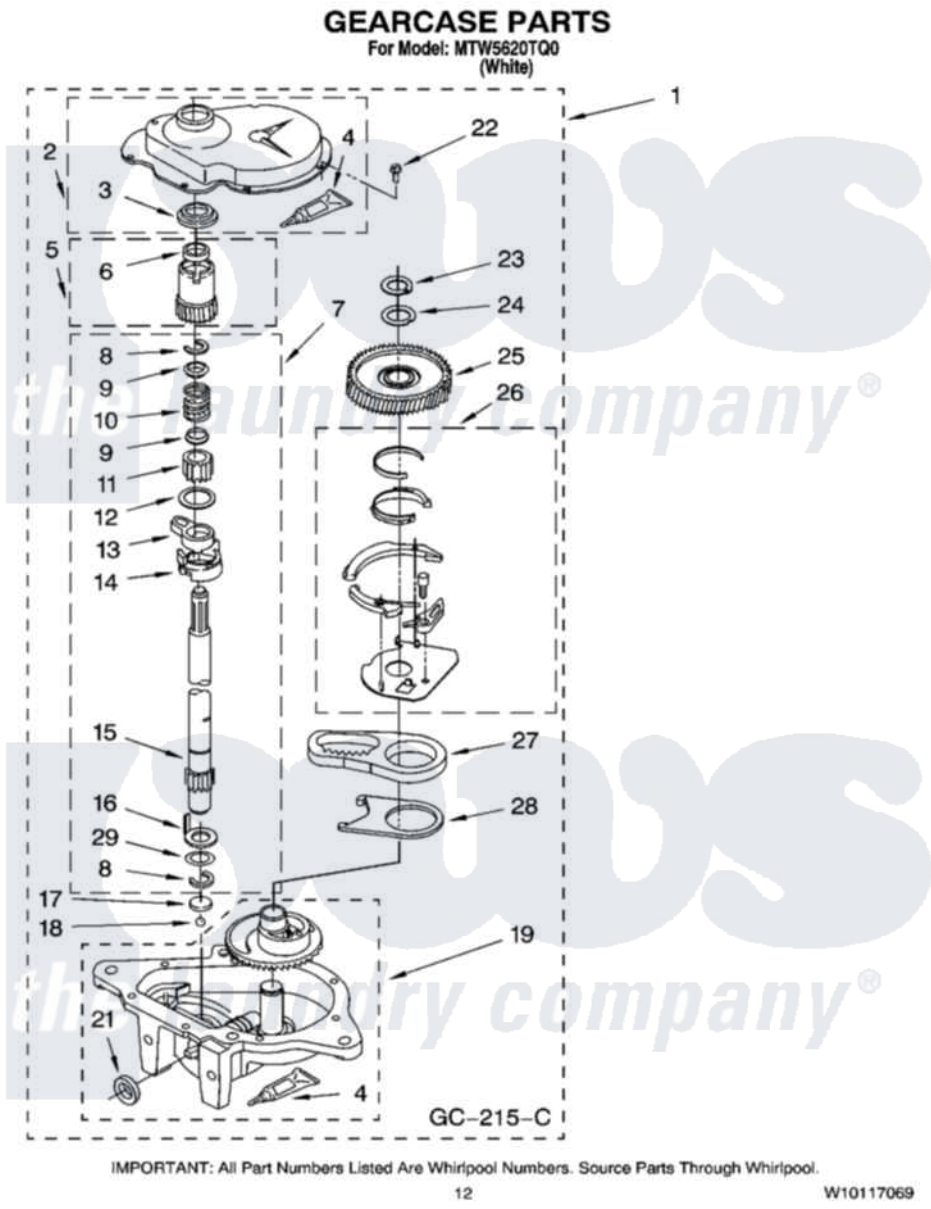

Maytag MTW5620TQ0 08 - GEARCASE PARTS, OPTIONAL PARTS (NOT INCLUDED)

Maytag Residential Maytag MTW5620TQ0 Washer Parts Parts Diagram 08 - GEARCASE PARTS, OPTIONAL PARTS (NOT INCLUDED)

Click on the part number to view part

Item	Original Part Number	Replaced By	Status	Part Description
1	3360630	3360629		Gearcase
2	285202			Cover, Gearcase
3	3349985			Seal, Gearcase Cover
4	285195			Sealer Sealer, Gasket
5	63320	285362		Gear and Pinion
6	356427			Seal, Spin Pinion
7	389387			Shaft, Agitator
8	90369		Not Available	Ring, Retaining (2)
9	62677			Retainer, Spring
10	62676			Spring, Agitator
11	63273	285509		Shaft, Agitator
12	62619			Washer, Agitator Gear
13	62580	285206		Cam-Agitator
14	62581	285206		Cam-Agitator
15	285509			Shaft, Agitator

16	62618		Washer, Cam Thrust
17	16018	285205	Bearing
18	85529	285205	Bearing
19	389230	285515	Gearcase
21	285352		Seal Kit, Thrust Plug
22	3351614		Screw, Gearcase Cover Mounting
23	3362552	285765	Ring-Retrn
24	285735	285766	Washer Kit, Thrust
25	62570	285362	Gear and Pinon
26	388253	999516	Shelf-Glas
27	3349296	8546456	Rack, Connecting
28	62621		Actuator, Shift
29	388815		Washer, Intermediate 1 3976263 Miscellaneous Parts Bag 2 3976300 Washer, Inlet Hose 3 3366913 Clamp, Hose
	72017		Paint, Touch-Up
"	350938		Paint, Pressurized Spray B
"	350930		Paint, Pressurized Spray B
"	799344		Paint, Touch-Up)
"		Not Available	
"	350572		Oil
"		Not Available	
"	285208		Lubricant
"	W10340308		Control-Elec
"	285195		Sealer Sealer, Gasket
"		Not Available	
"	367031		Water System Parts
"	280129	280129A	Break-Sphn
"	280130	280130A	Adapter
"	280131	40922	Hose