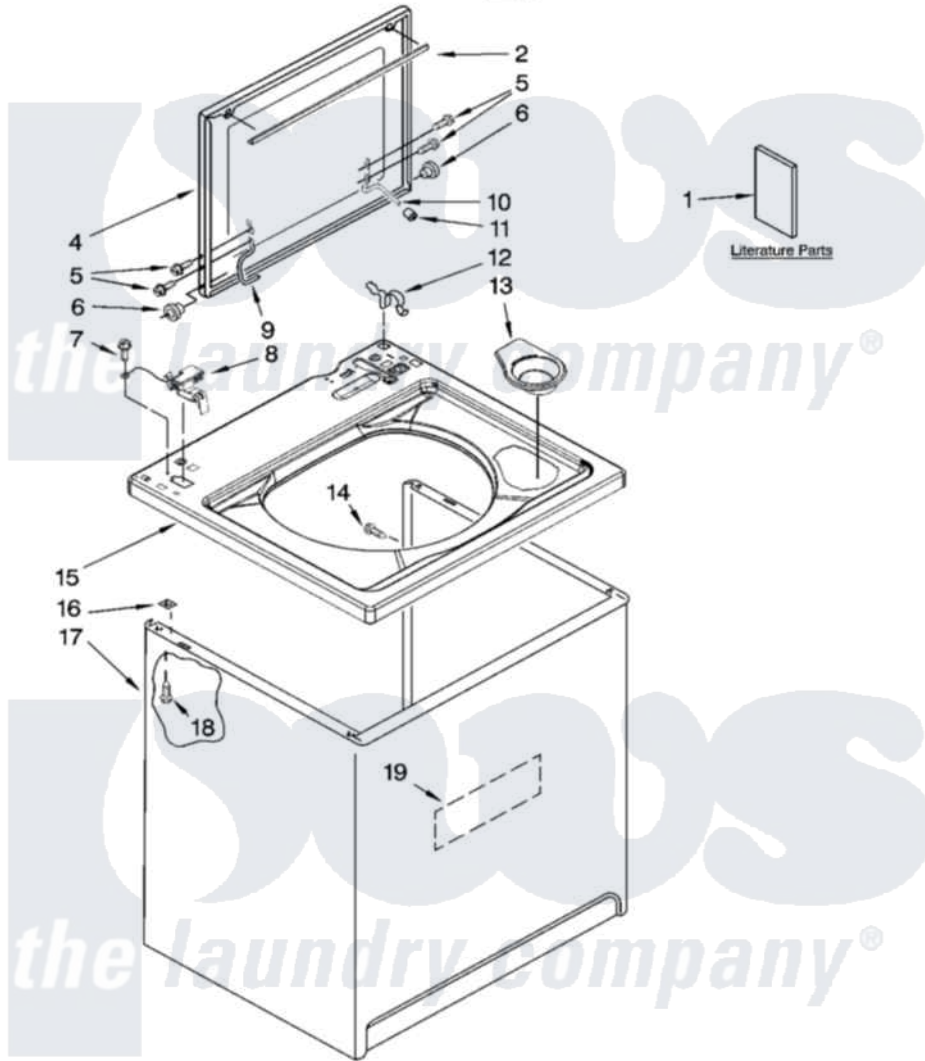

Maytag MTW5620TQ1 01 - TOP AND CABINET PARTS

TOP AND CABINET PARTS

For Model: MTW5620TQ1
(White)

AUTOMATIC
WASHER

IMPORTANT: All Part Numbers Listed Are Whirlpool Numbers. Source Parts Through Whirlpool.

2-07 Litho in U.S.A. (sic)

1

Part No. W10121489 Rev. A

[Maytag Residential Maytag MTW5620TQ1 Washer Parts](#) Parts Diagram 01 - TOP AND CABINET PARTS

[Click on the part number to view part](#)

Item	Original Part Number	Replaced By	Status	Part Description
1	W10092682		Not Available	Use & Care Guide
"	W10092688		Not Available	Feature Sheet
"	W10092721		Not Available	Energy Guide
"	W10111391		Not Available	Wiring Diagram
2	8054939			Seal, Lid
4	W10093719	W10193865		Lid
5	355274	W10119828		Screw, Lid Hinge Mounting
6	8319539			Bearing, Lid Hinge
7	3351614			Screw, Gearcase Cover Mounting
8	8318084			Switch, Lid
9	8559336	W10225136		Hinge 7 Pad Assembly
10	54583			Hinge, Lid
11	19119			Bumper, Lid Hinge
12	62780			Clip, Top And Cabinet And Rear Panel
13	8565967			Dispenser, Bleach

14	3357011	308685	Side Trim)
15	8543488		Top
16	62750		Spacer, Cabinet To Top (4)
17	63424		Cabinet
18	3390631		Screw, 10-16 X 3/8
19	3976348		Absorber, Sound