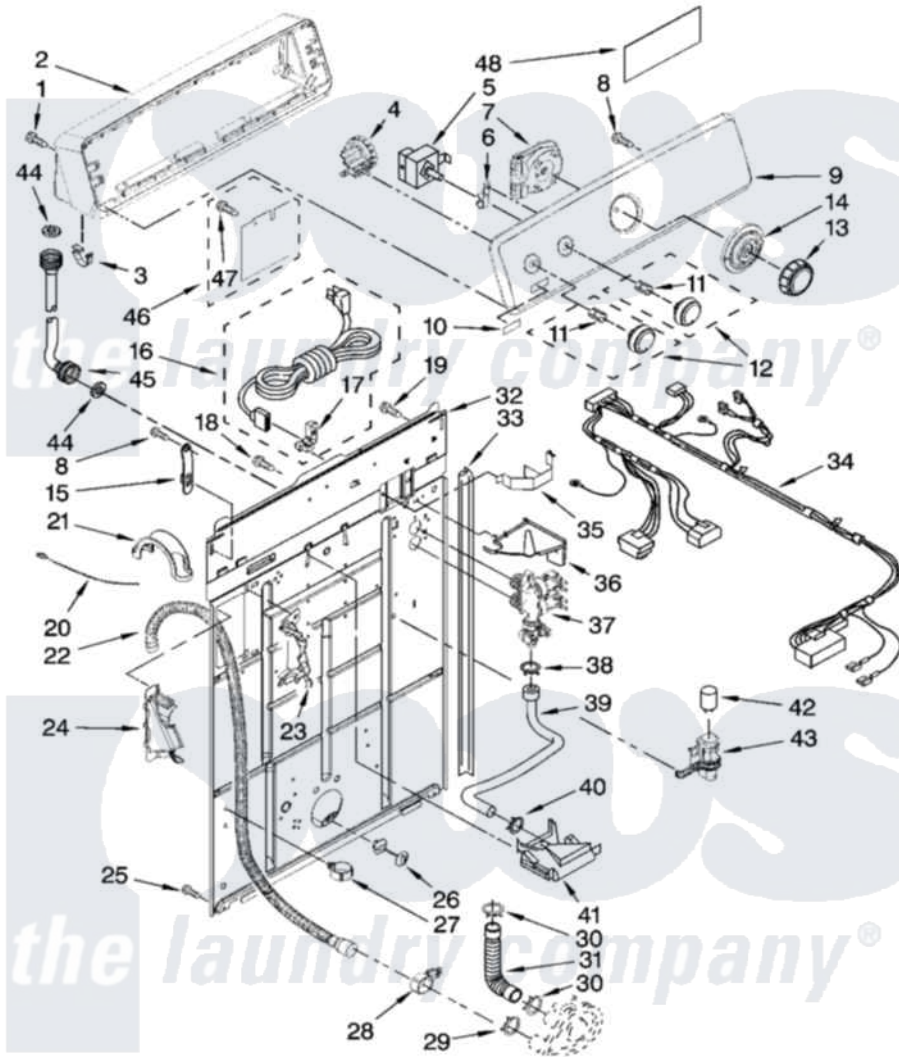

Maytag MTW5620TQ1 02 - CONTROLS AND REAR PANEL PARTS

CONTROLS AND REAR PANEL PARTS

For Model: MTW5620TQ1
(White)

IMPORTANT: All Part Numbers Listed Are Whirlpool Numbers. Source Parts Through Whirlpool.

W10121489

3

Maytag [Residential Maytag MTW5620TQ1 Washer Parts](#) Parts Diagram 02 - CONTROLS AND REAR PANEL PARTS
Click on the part number to view part

Item	Original Part Number	Replaced By	Status	Part Description
1	359625	487240		Screw, For Mtg. Service Capacitor
2	8579715		Not Available	Console Shell (Includes Item 3)
3	8312709			Clip-Console
4	8577844	W10339251		Switch-WL
5	8578338			Switch, Water Temperature
6	8317975			Restraint, Harness
7	W10111389			Timer
8	90767			Screw, 8A X 3/8 HeX Washer Head Tapping
9	W10089673	W10093741		Console
10	W10112569	W10203949		Medallion
11	8536939			Clip, Knob
12	W10110029			Knob, Control
13	W10110027			Knob, Timer
14	W10110028			Dial, Timer