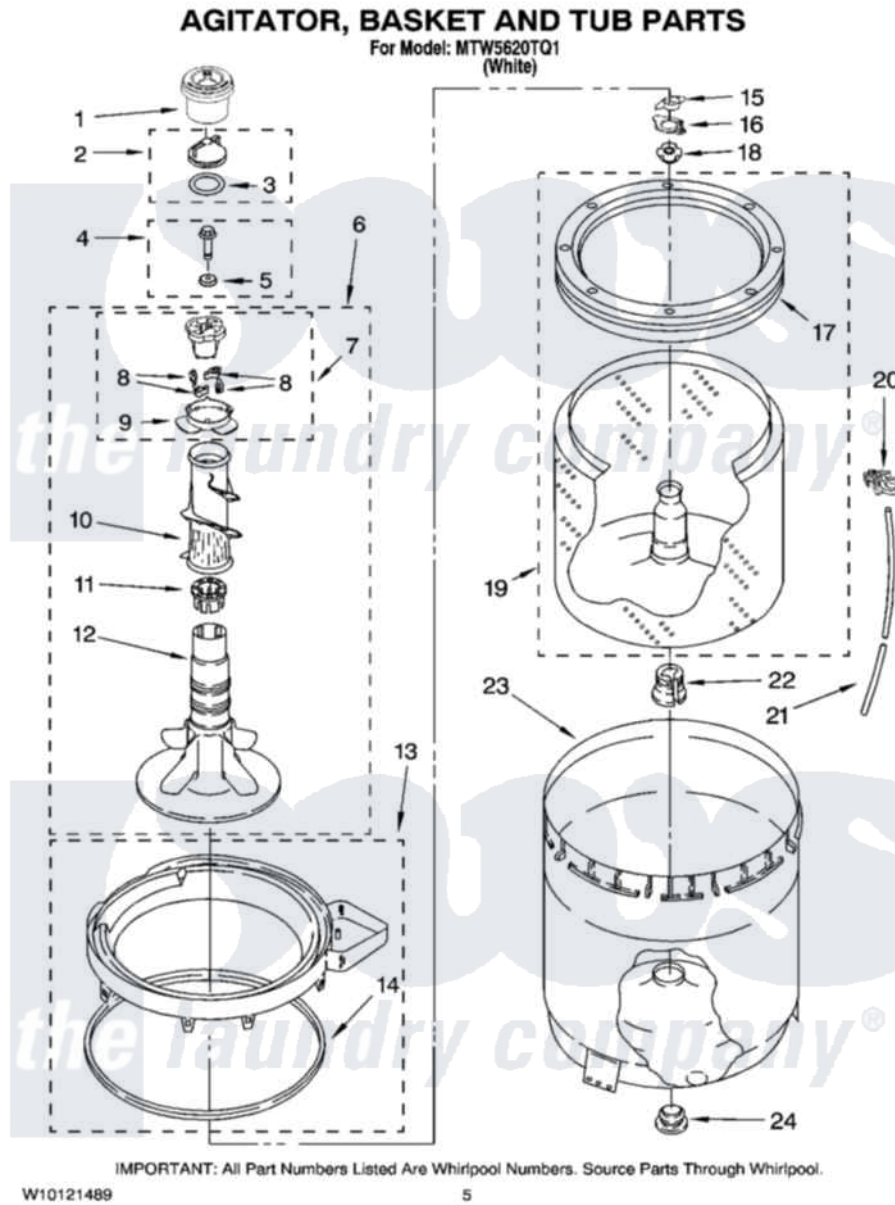

Maytag MTW5620TQ1 03 - AGITATOR, BASKET AND TUB PARTS

Maytag [Residential Maytag MTW5620TQ1 Washer Parts](#) Parts Diagram 03 - AGITATOR, BASKET AND TUB PARTS
Click on the part number to view part

Item	Original Part Number	Replaced By	Status	Part Description
1	8565968			Dispenser, Fabric Softener
2	3354733	W10074580		Cap, Barrier
3	3348855	W10072840		Fabric Softener
4	358237			Screw And Washer
5	3949550			Washer
6	W10093672			Agitator
7	3363663	285811		Cam-Agitator
8	3366877	80040		Dog-Agitator
9	3363661			Bearing, Driven Cam
10	3349019			Auger, Agitator
11	3350389	285587		Washer
12	W10110020			Agitator
13	8528150	W10445870		Ring-Tub
14	3976308			Gasket, Tub Ring
15	3354845			Clip, Agitator
16	8543666			Washer, Agitator

17	8519788	387240	Ring, Balance
18	21366		Nut, Spanner
19	8526017	W10389329	Clothes Container, Assembly
20	2219077		Clip, Pressure Switch Hose
21	3347780	353244	Hose, Pressure Switch
22	389140		Tub Block, Basket Drive
23	63849		Strain Relief, Power Cord
24	383727		Gasket, Centerpodt