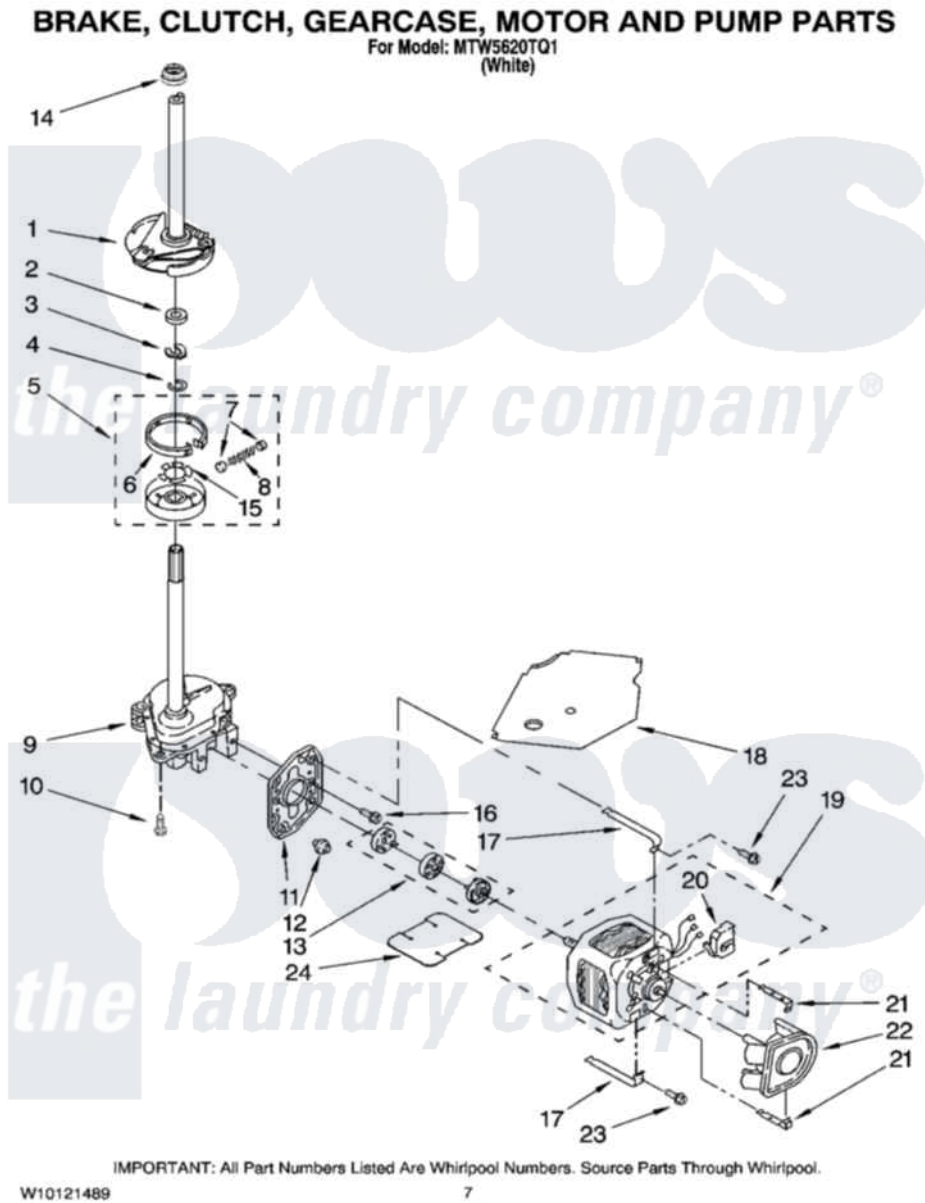

# Maytag MTW5620TQ1 04 - BRAKE, CLUTCH, GEARCASE, MOTOR AND PUMP PARTS

Maytag [Residential Maytag MTW5620TQ1 Washer Parts](#) Parts Diagram 04 - BRAKE, CLUTCH, GEARCASE, MOTOR AND PUMP PARTS

[Click on the part number to view part](#)

Item	Original Part Number	Replaced By	Status	Part Description
1	388952	<a href="#">285792</a>		Basketdrive
2	<a href="#">63292</a>			Washer, Spin Tube Thrust
3	62697	<a href="#">W10080230</a>		Ring, Spin Tube Support
4	63283	<a href="#">285353</a>		Ring
5	3951311	<a href="#">285785</a>		Clutch
6	3951308	<a href="#">285790</a>		Lining
7	<a href="#">62646</a>			Cap, Clutch Spring
8	<a href="#">3946792</a>			Spring And Damper Assembly
9	3360630	<a href="#">3360629</a>		Gearcase
10	3357334	<a href="#">3400516</a>		Screw Anti-Rattle
11	<a href="#">62611</a>			Plate, Motor Mount To Gearcase
12	<a href="#">62691</a>			Grommet, Motor
13	8559748	<a href="#">285753A</a>		Coupling
14	<a href="#">8577374</a>			Seal, Centerpost

15	<a href="#">3355454</a>		Clip, Main Drive
16	<a href="#">3400516</a>		Screw Anti-Rattle
17	3349637	<a href="#">W10086010</a>	Retainer, Motor
18	<a href="#">3362089</a>		Shield, Tub To Motor
19	8528157	<a href="#">661600</a>	Motor, Main Drive
20	<a href="#">3952056</a>		Switch, Main Drive Motor
21	<a href="#">8546127</a>		Retainer, Pump
22	<a href="#">3363394</a>		Pump
23	3387485	<a href="#">273556</a>	Screw, 10-16 X 5/8
24	<a href="#">3946532</a>		Shield, Motor