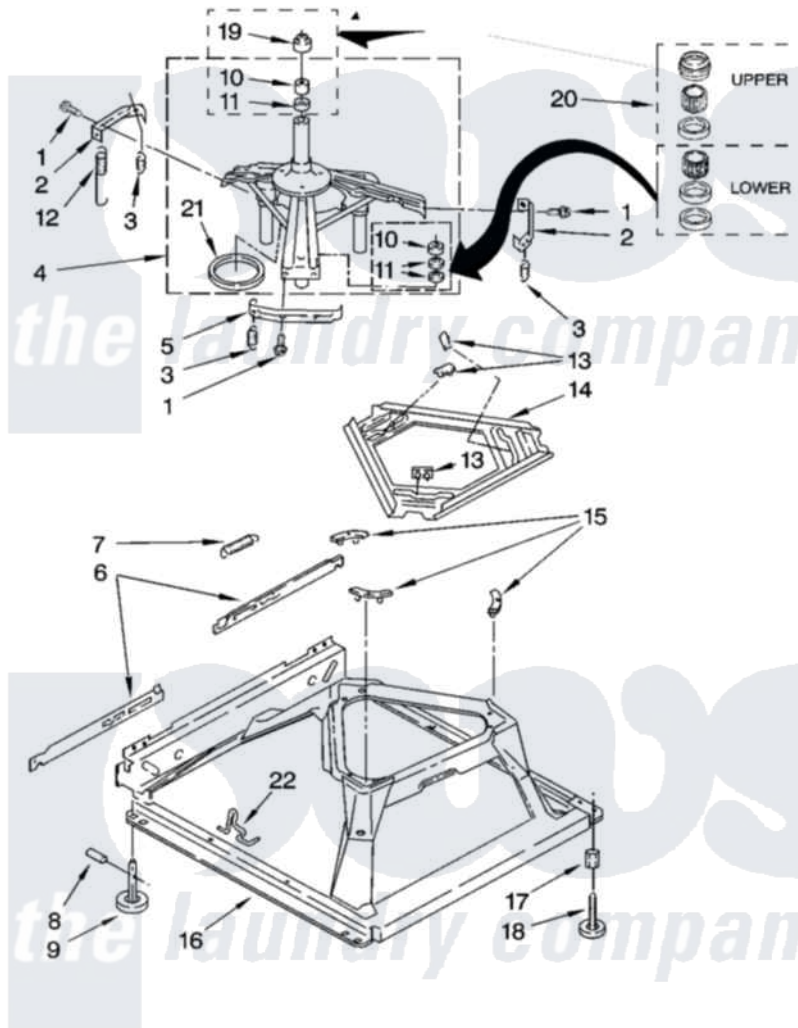

Maytag MTW5620TQ1 05 - MACHINE BASE PARTS

MACHINE BASE PARTS

For Model: MTW5620TQ1
(White)

IMPORTANT: All Part Numbers Listed Are Whirlpool Numbers. Source Parts Through Whirlpool.

8

W10121489

[Maytag Residential Maytag MTW5620TQ1 Washer Parts](#) Parts Diagram 05 - MACHINE BASE PARTS

[Click on the part number to view part](#)

Item	Original Part Number	Replaced By	Status	Part Description
1	3400076			Screw, Bracket Mounting
2	64067			Bracket, Spring Outer
3	63907			Spring, Suspension
4	8575214	280184		Support
5	64065			Bracket, Spring Outer
6	63466			Link, Leveling Mechanism
7	62597	8316845		Spring
8	62837			Pin, Knurled
9	62596	285244		Feet-Leveling
10	8546455			Bearing, Centerpost
11	357409	359449		Seal, Agitator Shaft
12	388492	W10250667		Spring, Counterweight
13	62568	285219		Pad
14	3946509			Plate, Suspension
15	3363660	285744		Pad
16	3946512	285771		Base

17	3359452	Nut, Lock
18	W10001130	Foot, Leveling
19	8577376	Seal, Centerpost
20	285203	Centerpost Bearing Kit
21	63134	Ring, Sound Deadening
22	63806	W10145155 Retainer, Suspension Spring