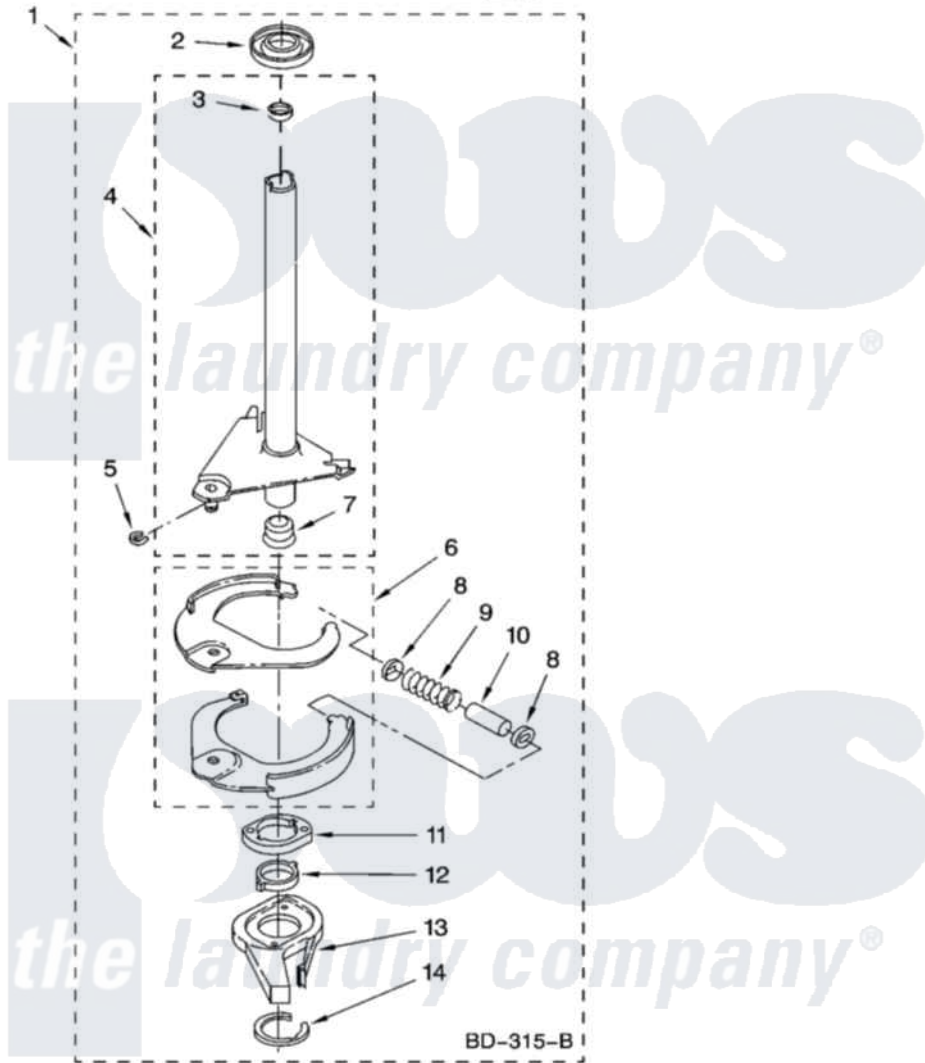

Maytag MTW5620TQ1 07 - BRAKE AND DRIVE TUBE PARTS

BRAKE AND DRIVE TUBE PARTS

For Model: MTW5620TQ1
(White)

IMPORTANT: All Part Numbers Listed Are Whirlpool Numbers. Source Parts Through Whirlpool.

W10121489

11

Maytag Residential Maytag MTW5620TQ1 Washer Parts Parts Diagram 07 - BRAKE AND DRIVE TUBE PARTS
Click on the part number to view part

Item	Original Part Number	Replaced By	Status	Part Description
1	388952	285792		Basketdrive
2	62658			Ring, Thrust
3	356427			Seal, Spin Pinion
4	64027	64208		Tube-Spin
5	64035	W10083190		Ring, Retaining
6	64232	285438		Shoe-Brake
7	62703	8546462		"T" Bearing, Spin Tube
8	3353956	285658		Sleeve
9	387806		Not Available	Spring, Brake
10	3355360	285658		Sleeve
11	661516	8546461		Cam, Brake Release
12	63022			Sleeve, Cam
13	64194	285790		Lining
14	90368	W10083200		Ring, Retaining
"			Not Available	
"	285208			Lubricant