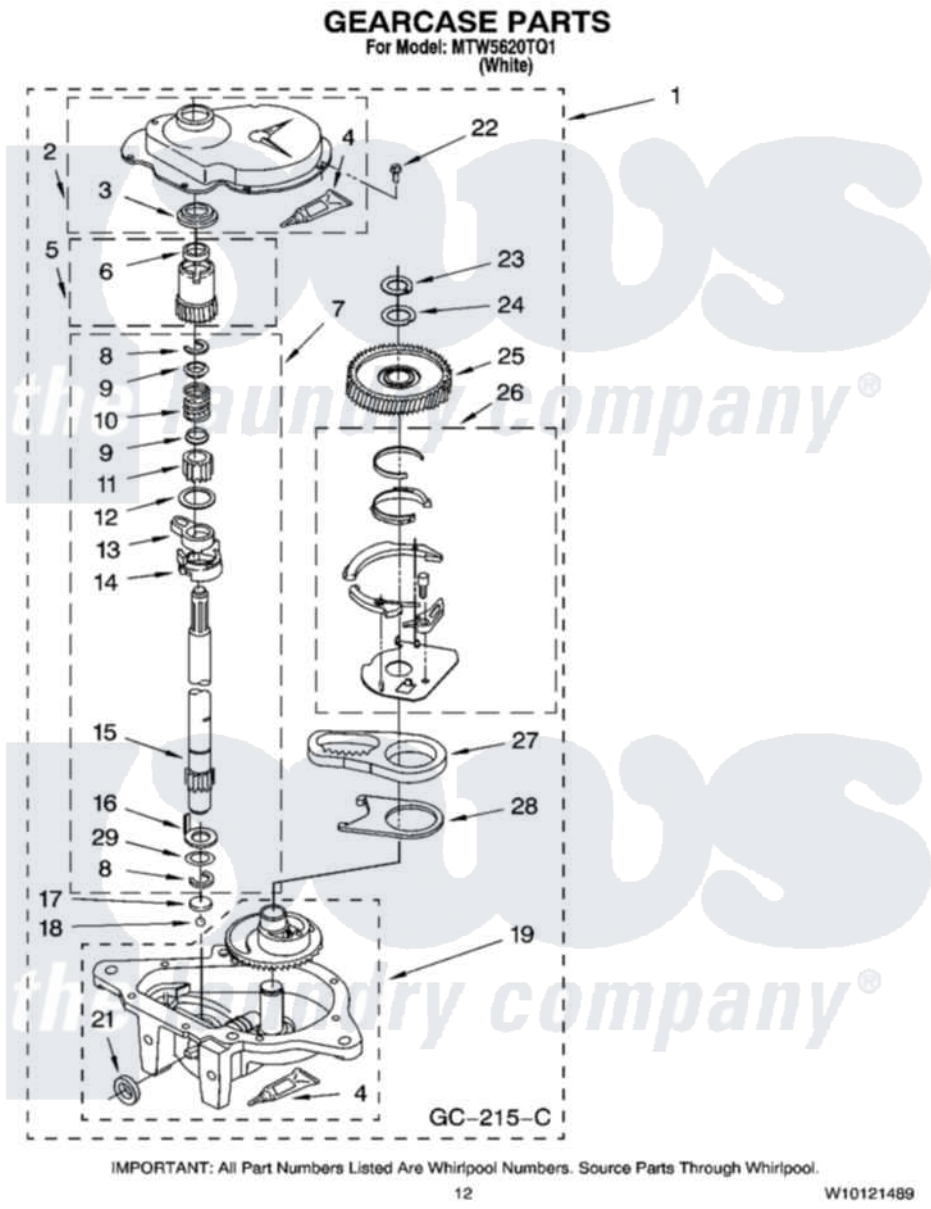

Maytag MTW5620TQ1 08 - GEARCASE PARTS, OPTIONAL PARTS (NOT INCLUDED)

Maytag Residential Maytag MTW5620TQ1 Washer Parts Parts Diagram 08 - GEARCASE PARTS, OPTIONAL PARTS (NOT INCLUDED)

Click on the part number to view part

Item	Original Part Number	Replaced By	Status	Part Description
1	3360630	3360629		Gearcase
2	285202			Cover, Gearcase
3	3349985			Seal, Gearcase Cover
4	285195			Sealer Sealer, Gasket
5	63320	285362		Gear and Pinion
6	356427			Seal, Spin Pinion
7	389387			Shaft, Agitator
8	90369		Not Available	Ring, Retaining (2)
9	62677			Retainer, Spring
10	62676			Spring, Agitator
11	63273	285509		Shaft, Agitator
12	62619			Washer, Agitator Gear
13	62580	285206		Cam-Agitator
14	62581	285206		Cam-Agitator
15	285509			Shaft, Agitator

16	62618		Washer, Cam Thrust
17	16018	285205	Bearing
18	85529	285205	Bearing
19	389230	285515	Gearcase
21	285352		Seal Kit, Thrust Plug
22	3351614		Screw, Gearcase Cover Mounting
23	3362552	285765	Ring-Retrn
24	285735	285766	Washer Kit, Thrust
25	62570	285362	Gear and Pinon
26	388253	999516	Shelf-Glas
27	3349296	8546456	Rack, Connecting
28	62621		Actuator, Shift
29	388815		Washer, Intermediate 1 3976263 Miscellaneous Parts Bag 2 3976300 Washer, Inlet Hose 3 3366913 Clamp, Hose
	72017		Paint, Touch-Up
"	350938		Paint, Pressurized Spray B
"	350930		Paint, Pressurized Spray B
"	799344		Paint, Touch-Up)
"		Not Available	
"	350572		Oil
"		Not Available	
"	285208		Lubricant
"	W10340308		Control-Elec
"	285195		Sealer Sealer, Gasket
"		Not Available	
"	367031		Water System Parts
"	280129	280129A	Break-Sphn
"	280130	280130A	Adapter
"	280131	40922	Hose