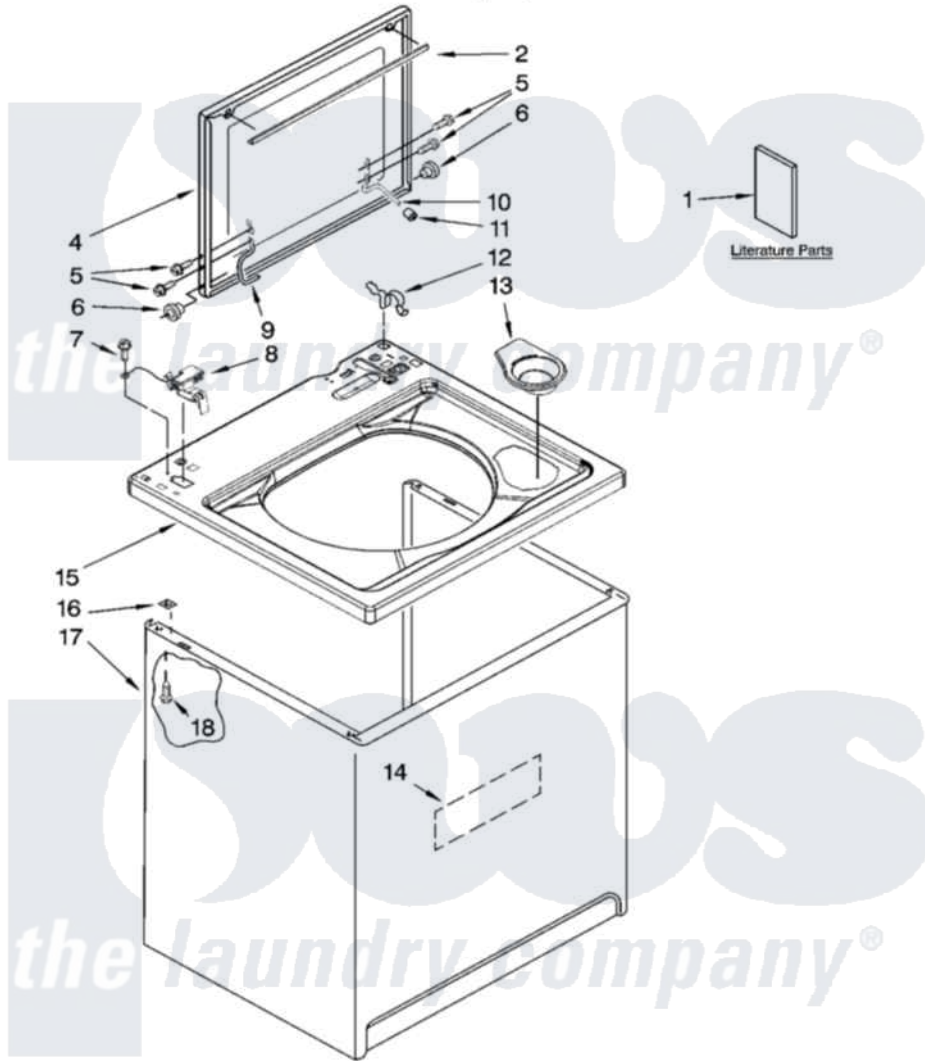

Maytag MTW5620TQ2 01 - TOP AND CABINET PARTS

MAYTAG

TOP AND CABINET PARTS

For Model: MTW5620TQ2
(White)

AUTOMATIC
WASHER

2-06 Litho in U.S.A. (drd)

1

Part No. W10188211 Rev. A

Maytag Residential Maytag MTW5620TQ2 Washer Parts Parts Diagram 01 - TOP AND CABINET PARTS

[Click on the part number to view part](#)

Item	Original Part Number	Replaced By	Status	Part Description
1	W10150597		Not Available	Use & Care Guide
"	W10150628		Not Available	Feature Sheet
"	W10092784		Not Available	Energy Guide
"	W10111392		Not Available	Wiring Diagram
2	8054939			Seal, Lid
4	W10171568	W10193865		Lid
5	W10119828			Screw, Lid Hinge Mounting
6	8319539			Bearing, Lid Hinge
7	3351614			Screw, Gearcase Cover Mounting
8	8318084			Switch, Lid
9	8559336	W10225136		Hinge 7 Pad Assembly
10	54583			Hinge, Lid
11	19119			Bumper, Lid Hinge
12	62780			Clip, Top And Cabinet And Rear Panel
13	8565967			Dispenser, Bleach

14	3976348	Absorber, Sound
15	8543488	Top
16	62750	Spacer, Cabinet To Top (4)
17	63424	Cabinet
18	3390631	Screw, 10-16 X 3/8