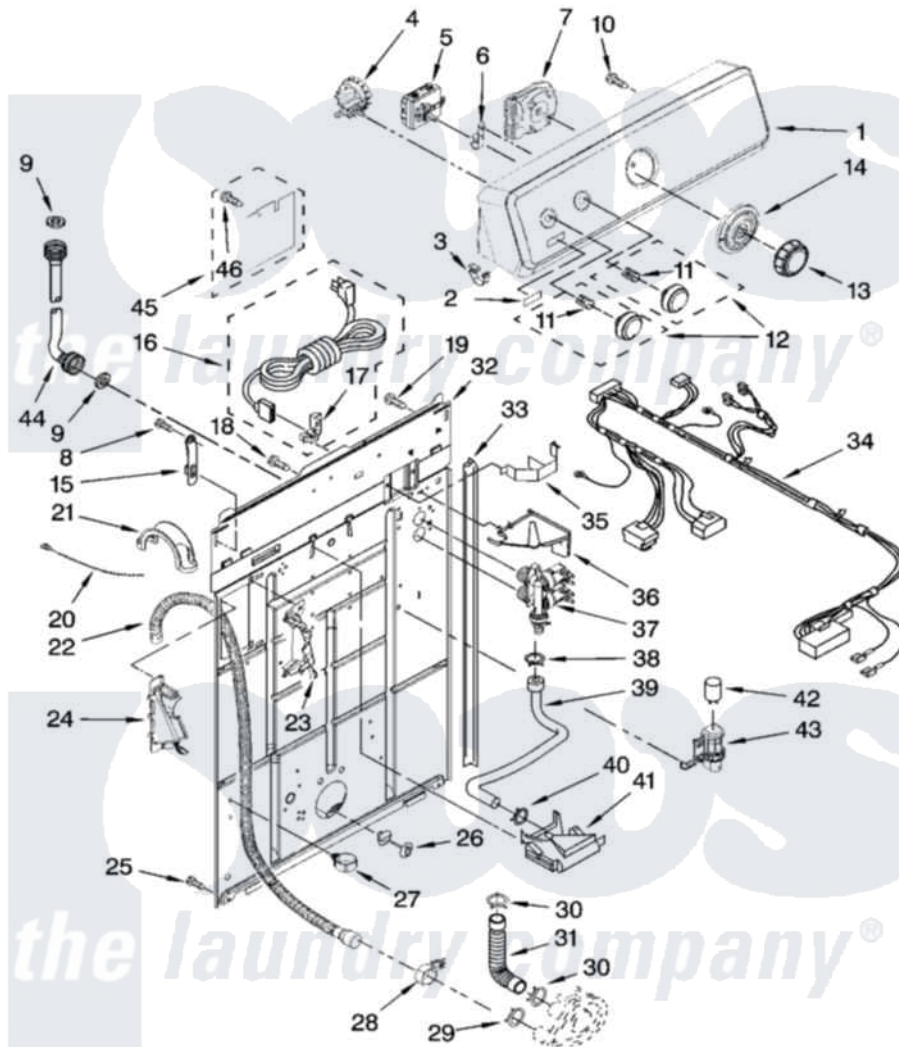

Maytag MTW5620TQ2 02 - CONTROLS AND REAR PANEL PARTS

CONTROLS AND REAR PANEL PARTS

For Model: MTW5620TQ2
(White)

W10188211

3

Maytag [Residential Maytag MTW5620TQ2 Washer Parts](#) Parts Diagram 02 - CONTROLS AND REAR PANEL PARTS
Click on the part number to view part

Item	Original Part Number	Replaced By	Status	Part Description
1	W10089673	W10093741		Console
2	W10112569	W10203949		Medallion
3	8312709			Clip-Console
4	8577844	W10339251		Switch-WL
5	W10113058	W10184148		Switch, Water Temperature
6	8317975			Restraint, Harness
7	W10111389			Timer
8	90767			Screw, 8A X 3/8 HeX Washer Head Tapping
9	3976300	16123		Washer Inlet-Hose Miscellaneous Parts Must be Ordered Separately.
10	3400073			Screw, Ground
11	8536939			Clip, Knob
12	W10110029			Knob, Control
13	W10110027			Knob, Timer
14	W10110028			Dial, Timer

15	8568314		Strap, Console
16	8578842	285800	Cord-Power
17	3952821	285777	Relief-Str
18	9740848		Screw, Mixing Valve Mounting
19	3351614		Screw, Gearcase Cover Mounting
20	3347868	W10339879	Tie, Cable
21	8577378		U-Bend, Drain Hose
22	W10122138	W10096921	Drain Hose Assembly
23	8541669		Bucket, Drain Hose
24	8541658		Bucket, Drain Hose
25	62863	3390631	Screw, 10-16 X 3/8
26	8519200		Support, Rear Panel
27	8541667		Clamp, Hose
28	8541668		Clamp, Hose
29	8317496	285655	Clamp, Hose
30	3363366	616099	Clamp
31	3951449	285871	Hose
32	8318015		Panel, Rear
33	62747		Pad, Rear Panel
34	W10176460		Harness, Wiring
35	8055003		Clip, Harness And Pressure Switch
36	8539874		Shield, Suds
37	3979347	3979346	Valve, Water Inlet And Thermistor Assembly
38	301958	596669	Clamp, Manifold
39	8317974	8317926	Hose, Vacuum Break
40	370450	596669	Clamp, Manifold
41	387606	3360977	Break-Vac
42	8572717		Capacitor, Motor Start
43	8318046		Clip, Capacitor
44	8571377	89503	Hose-Inlet
"	8571378	89503	Hose-Inlet
45	W10093726		Shield, Assembly Lower
46	W10000080	8282566	Clip, Pine Tree