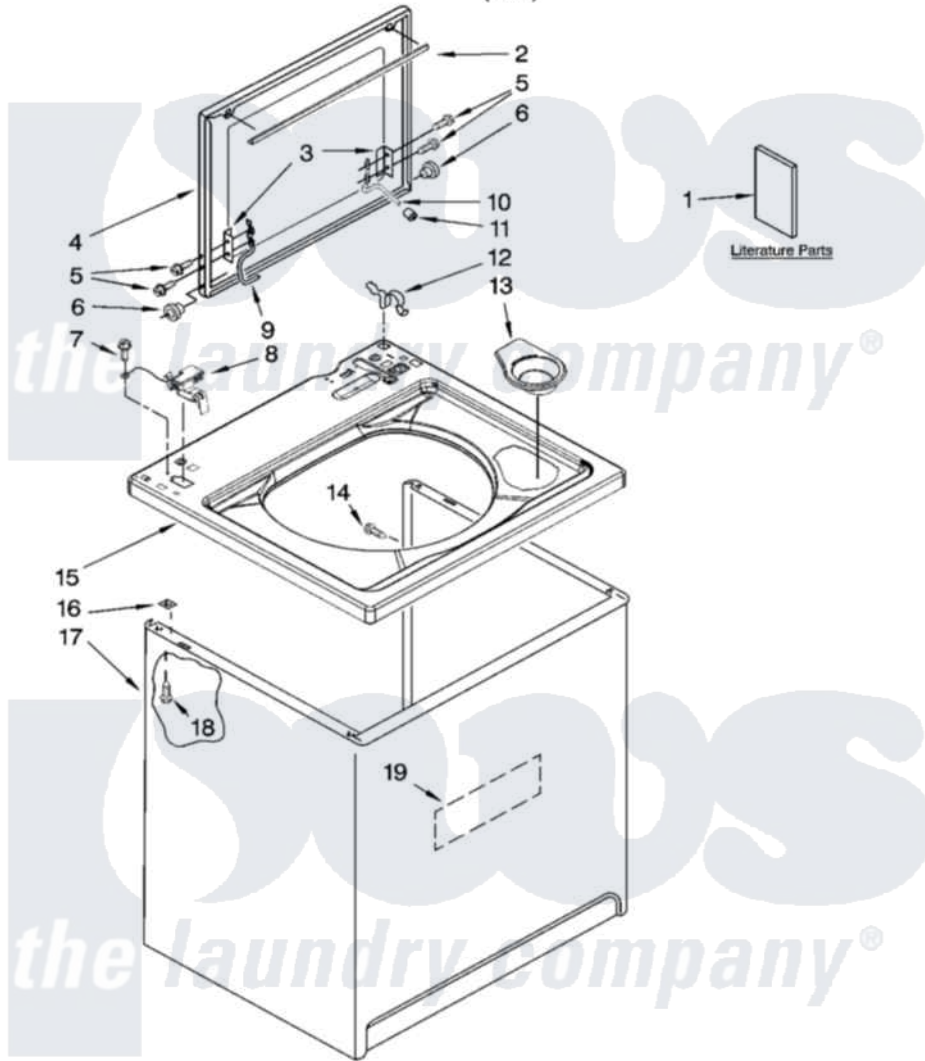

# Maytag MTW5621TQ0 01 - TOP AND CABINET PARTS

## TOP AND CABINET PARTS

For Model: MTW5621TQ0  
(White)

AUTOMATIC  
WASHER

IMPORTANT: All Part Numbers Listed Are Whirlpool Numbers. Source Parts Through Whirlpool.

2-07 Litho in U.S.A. (slc)

1

Part No. W10117150 Rev. A

[Maytag Residential Maytag MTW5621TQ0 Washer Parts](#) Parts Diagram 01 - TOP AND CABINET PARTS

[Click on the part number to view part](#)

Item	Original Part Number	Replaced By	Status	Part Description
1	W10092682		Not Available	Use & Care Guide
"	W10092688		Not Available	Feature Sheet
"	W10092721		Not Available	Energy Guide
"	W10111391		Not Available	Wiring Diagram
2	<a href="#">8054939</a>			Seal, Lid
3	<a href="#">21097</a>			Pad, Lid Hinge
4	W10093680	<a href="#">W10193865</a>		Lid
5	355274	<a href="#">W10119828</a>		Screw, Lid Hinge Mounting
6	<a href="#">8319539</a>			Bearing, Lid Hinge
7	<a href="#">3351614</a>			Screw, Gearcase Cover Mounting
8	<a href="#">8318084</a>			Switch, Lid
9	8559336	<a href="#">W10225136</a>		Hinge 7 Pad Assembly
10	<a href="#">54583</a>			Hinge, Lid
11	<a href="#">19119</a>			Bumper, Lid Hinge
12	<a href="#">62780</a>			Clip, Top And Cabinet And Rear Panel

13	<a href="#">8565967</a>		Dispenser, Bleach
14	3357011	<a href="#">308685</a>	Side Trim )
15	<a href="#">8543479</a>		Top
16	62750		Spacer, Cabinet To Top (4)
17	<a href="#">63424</a>		Cabinet
18	<a href="#">3390631</a>		Screw, 10-16 X 3/8
19	<a href="#">3976348</a>		Absorber, Sound