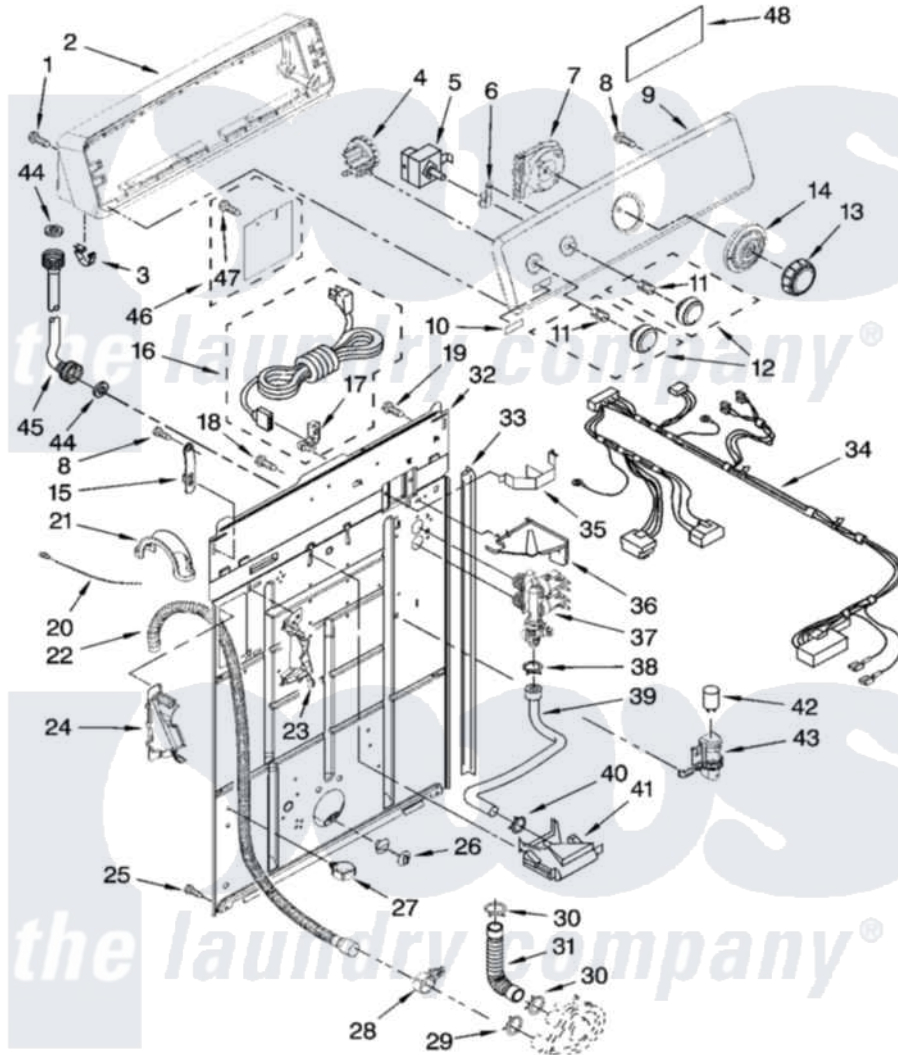

## CONTROLS AND REAR PANEL PARTS

For Model: MTW5621TQ0  
(White)

IMPORTANT: All Part Numbers Listed Are Whirlpool Numbers. Source Parts Through Whirlpool.

W10117150

3

Maytag [Residential Maytag MTW5621TQ0 Washer Parts](#) Parts Diagram 02 - CONTROLS AND REAR PANEL PARTS  
Click on the part number to view part

Item	Original Part Number	Replaced By	Status	Part Description
1	359625	<a href="#">487240</a>		Screw, For Mtg. Service Capacitor
2	8579715		Not Available	Console Shell (Includes Item 3)
3	<a href="#">8312709</a>			Clip-Console
4	8577843	<a href="#">W10337781</a>		Switch-WL
5	<a href="#">8578338</a>			Switch, Water Temperature
6	<a href="#">8317975</a>			Restraint, Harness
7	<a href="#">W10111389</a>			Timer
8	<a href="#">90767</a>			Screw, 8A X 3/8 HeX Washer Head Tapping
9	<a href="#">W10089674</a>			Panel, Control
10	W10112569	<a href="#">W10203949</a>		Medallion
11	<a href="#">8536939</a>			Clip, Knob
12	<a href="#">W10110029</a>			Knob, Control
13	<a href="#">W10110027</a>			Knob, Timer
14	<a href="#">W10110028</a>			Dial, Timer