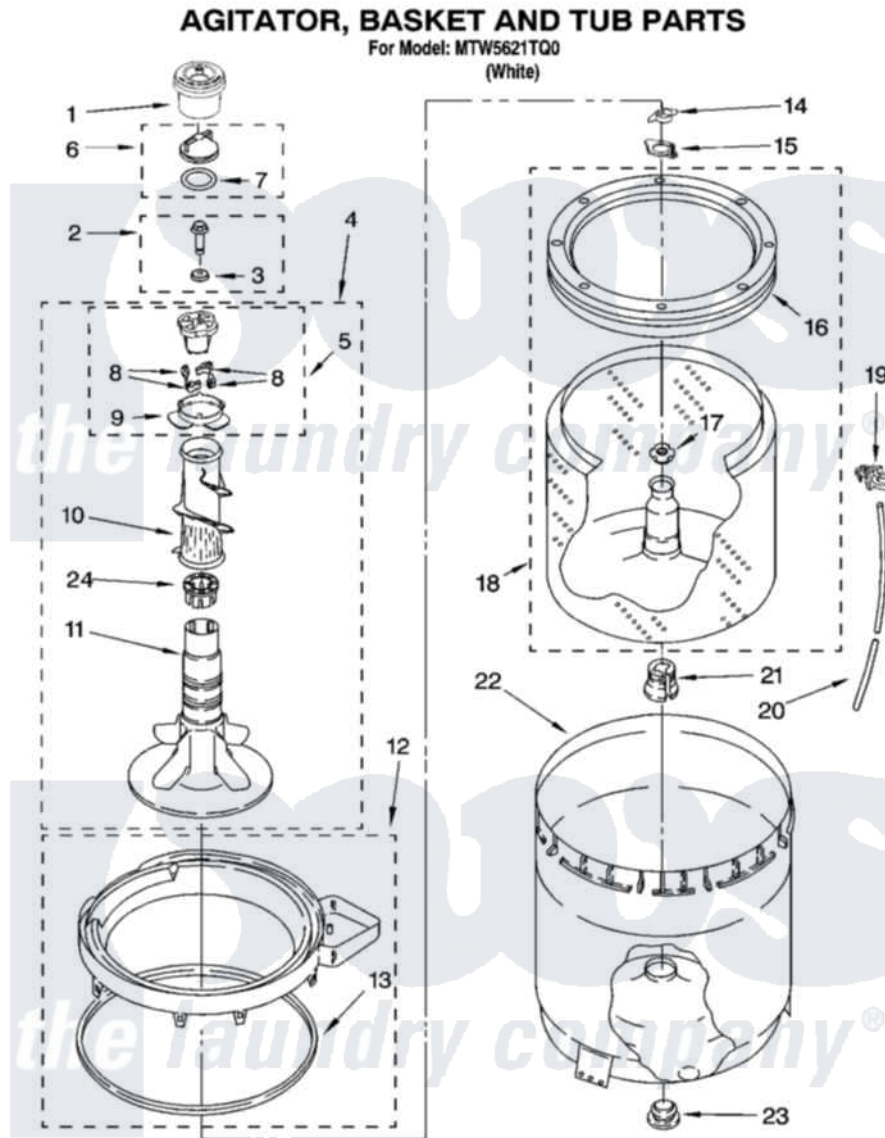

Maytag MTW5621TQ0 03 - AGITATOR, BASKET AND TUB PARTS

IMPORTANT: All Part Numbers Listed Are Whirlpool Numbers. Source Parts Through Whirlpool.

W10117150

5

Maytag Residential Maytag MTW5621TQ0 Washer Parts Parts Diagram 03 - AGITATOR, BASKET AND TUB PARTS
Click on the part number to view part

Item	Original Part Number	Replaced By	Status	Part Description
1	8565968			Dispenser, Fabric Softener
2	358237			Screw And Washer
3	3949550			Washer
4	W10093672			Agitator
5	3363663	285811		Cam-Agitator
6	3354733	W10074580		Cap, Barrier
7	3348855	W10072840		Fabric Softener
8	3366877	80040		Dog-Agitator
9	3363661			Bearing, Driven Cam
10	3349019			Auger, Agitator
11	W10110020			Agitator
12	8528150	W10445870		Ring-Tub
13	3976308			Gasket, Tub Ring
14	3354845			Clip, Agitator
15	8543666			Washer, Agitator
16	8519788	387240		Ring, Balance

17	21366		Nut, Spanner
18	8526016	W10389328	Clothes Container, Assembly
19	2219077		Clip, Pressure Switch Hose
20	3347780	353244	Hose, Pressure Switch
21	389140		Tub Block, Basket Drive
22	63849		Strain Relief, Power Cord
23	383727		Gasket, Centerpodt
24	3350389	285587	Washer