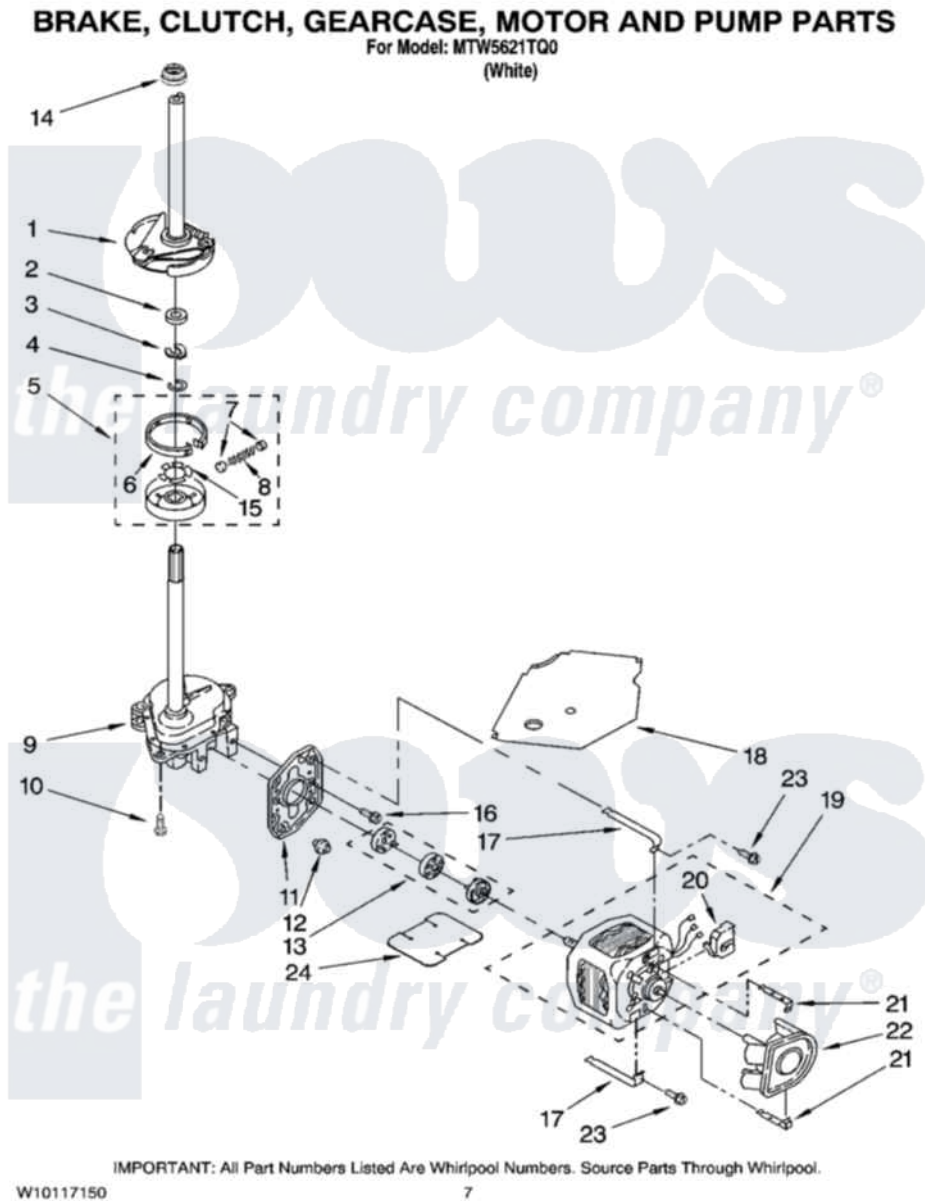

Maytag MTW5621TQ0 04 - BRAKE, CLUTCH, GEARCASE, MOTOR AND PUMP PARTS

Maytag [Residential Maytag MTW5621TQ0 Washer Parts](#) Parts Diagram 04 - BRAKE, CLUTCH, GEARCASE, MOTOR AND PUMP PARTS
Click on the part number to view part

Item	Original Part Number	Replaced By	Status	Part Description
1	388952	285792		Basketdrive
2	63292			Washer, Spin Tube Thrust
3	62697	W10080230		Ring, Spin Tube Support
4	63283	285353		Ring
5	3951311	285785		Clutch
6	3951308	285790		Lining
7	62646			Cap, Clutch Spring
8	3946792			Spring And Damper Assembly
9	3360630	3360629		Gearcase
10	3357334	3400516		Screw Anti-Rattle
11	62611			Plate, Motor Mount To Gearcase
12	62691			Grommet, Motor
13	3978849	285852A		Coupling
14	8577374			Seal, Centerpost

15	3355454		Clip, Main Drive
16	3400516		Screw Anti-Rattle
17	3349637	W10086010	Retainer, Motor
18	3362089		Shield, Tub To Motor
19	8528157	661600	Motor, Main Drive
20	3952056		Switch, Main Drive Motor
21	8546127		Retainer, Pump
22	3363394		Pump
23	3387485	273556	Screw, 10-16 X 5/8
24	3946532		Shield, Motor