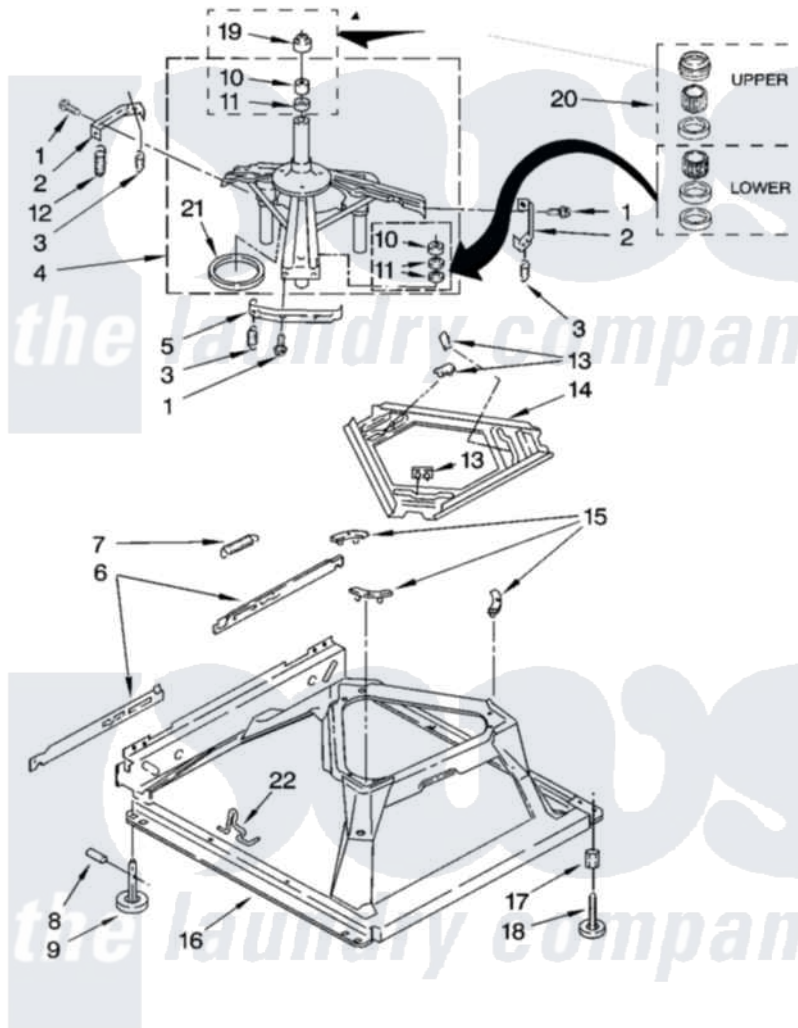

Maytag MTW5621TQ0 05 - MACHINE BASE PARTS

MACHINE BASE PARTS

For Model: MTW5621TQ0
(White)

IMPORTANT: All Part Numbers Listed Are Whirlpool Numbers. Source Parts Through Whirlpool.

8

W10117150

[Maytag Residential Maytag MTW5621TQ0 Washer Parts](#) Parts Diagram 05 - MACHINE BASE PARTS

[Click on the part number to view part](#)

Item	Original Part Number	Replaced By	Status	Part Description
1	3400076			Screw, Bracket Mounting
2	64067			Bracket, Spring Outer
3	63907			Spring, Suspension
4	8575214	280184		Support
5	64065			Bracket, Spring Outer
6	63466			Link, Leveling Mechanism
7	62597	8316845		Spring
8	62837			Pin, Knurled
9	62596	285244		Feet-Leveling
10	8546455			Bearing, Centerpost
11	357409	359449		Seal, Agitator Shaft
12	388492	W10250667		Spring, Counterweight
13	62568	285219		Pad
14	3946509			Plate, Suspension
15	3363660	285744		Pad
16	3946512	285771		Base

17	3359452	Nut, Lock
18	W10001130	Foot, Leveling
19	8577376	Seal, Centerpost
20	285203	Centerpost Bearing Kit
21	63134	Ring, Sound Deadening
22	63806	W10145155 Retainer, Suspension Spring