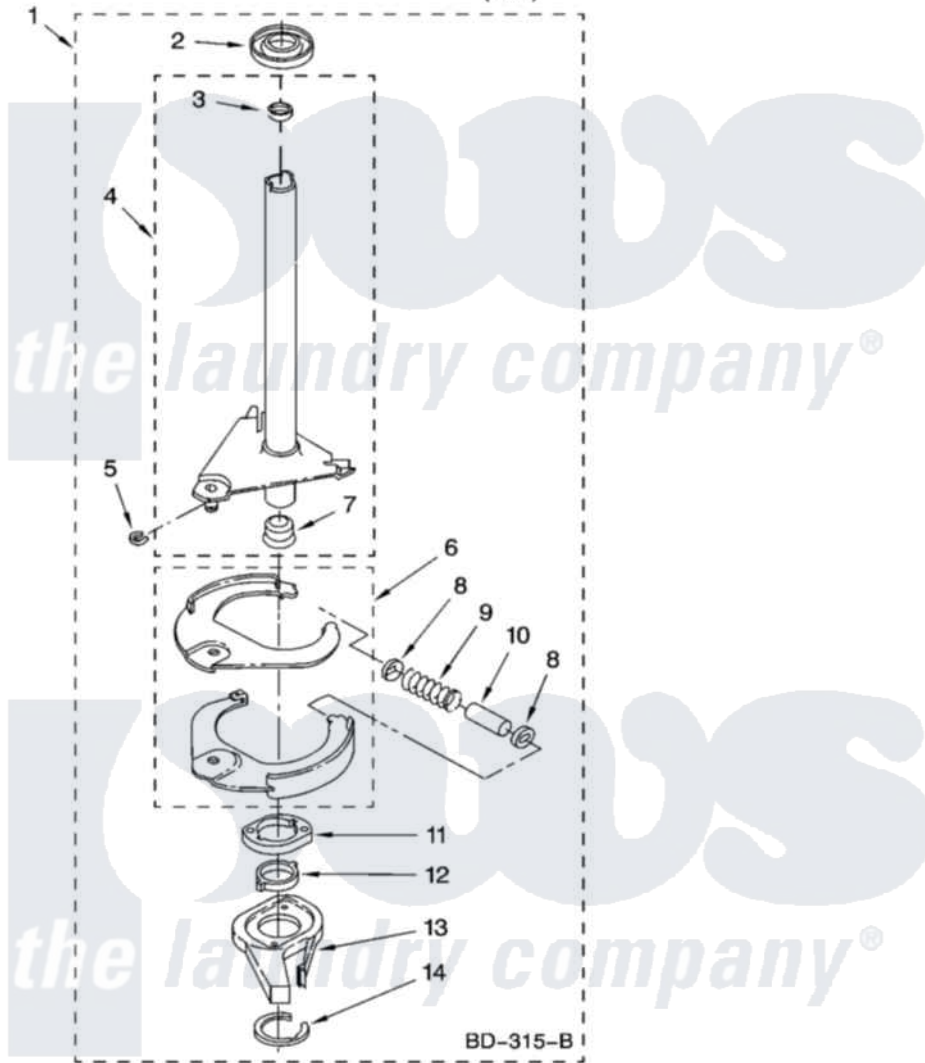

Maytag MTW5621TQ0 07 - BRAKE AND DRIVE TUBE PARTS

BRAKE AND DRIVE TUBE PARTS

For Model: MTW5621TQ0
(White)

IMPORTANT: All Part Numbers Listed Are Whirlpool Numbers. Source Parts Through Whirlpool.

W10117150

11

Maytag Residential Maytag MTW5621TQ0 Washer Parts Parts Diagram 07 - BRAKE AND DRIVE TUBE PARTS
Click on the part number to view part

Item	Original Part Number	Replaced By	Status	Part Description
1	388952	285792		Basketdrive
2	62658			Ring, Thrust
3	356427			Seal, Spin Pinion
4	64027	64208		Tube-Spin
5	64035	W10083190		Ring, Retaining
6	64232	285438		Shoe-Brake
7	62703	8546462		"T" Bearing, Spin Tube
8	3353956	285658		Sleeve
9	387806		Not Available	Spring, Brake
10	3355360	285658		Sleeve
11	661516	8546461		Cam, Brake Release
12	63022			Sleeve, Cam
13	64194	285790		Lining
14	90368	W10083200		Ring, Retaining
"			Not Available	
"	285208			Lubricant