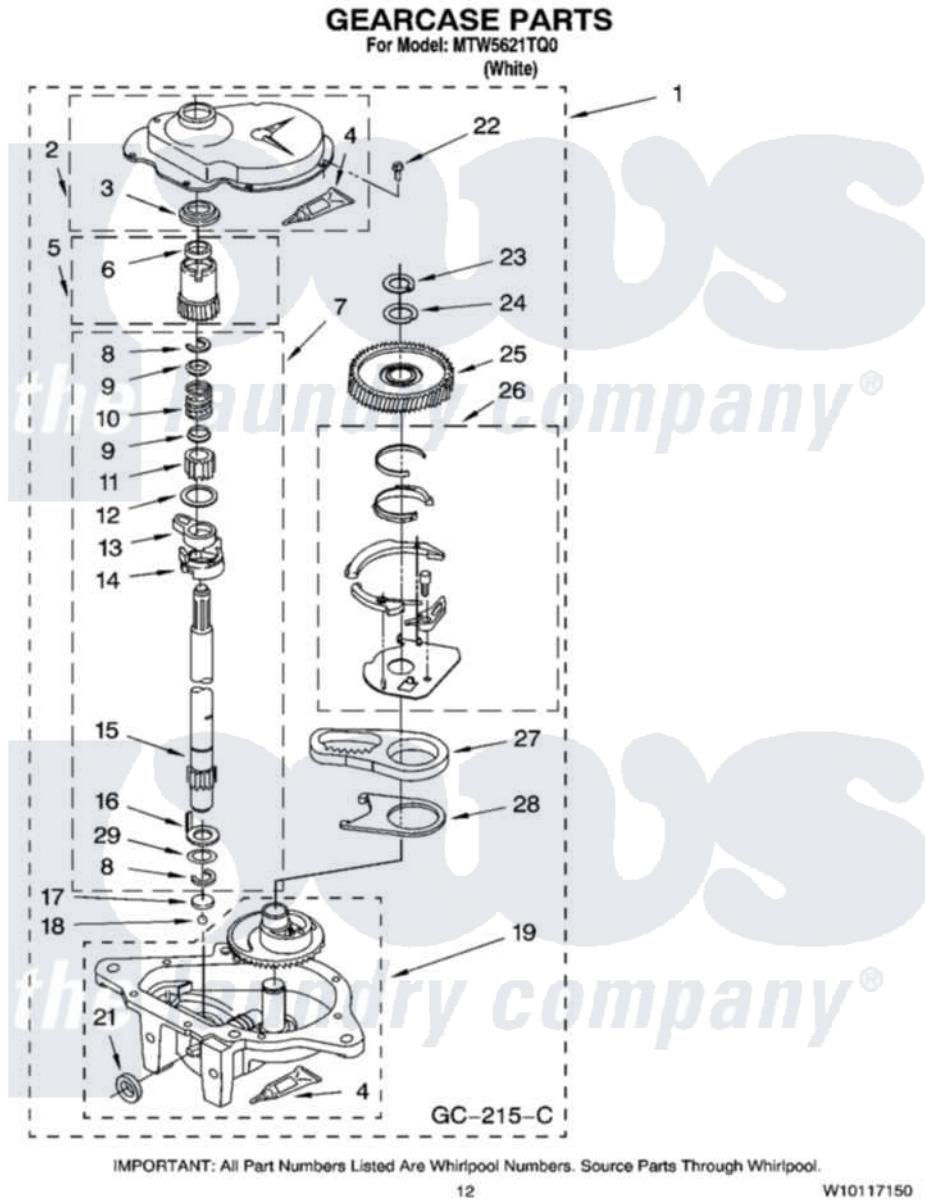

**Maytag MTW5621TQ0 08 - GEARCASE PARTS, OPTIONAL PARTS (NOT INCLUDED)**

Maytag Residential Maytag MTW5621TQ0 Washer Parts Parts Diagram 08 - GEARCASE PARTS, OPTIONAL PARTS (NOT INCLUDED)

Click on the part number to view part

Item	Original Part Number	Replaced By	Status	Part Description
1	3360630	<a href="#">3360629</a>		Gearcase
2	<a href="#">285202</a>			Cover, Gearcase
3	<a href="#">3349985</a>			Seal, Gearcase Cover
4	<a href="#">285195</a>			Sealer Sealer, Gasket
5	63320	<a href="#">285362</a>		Gear and Pinion
6	<a href="#">356427</a>			Seal, Spin Pinion
7	<a href="#">389387</a>			Shaft, Agitator
8	90369		Not Available	Ring, Retaining (2)
9	<a href="#">62677</a>			Retainer, Spring
10	<a href="#">62676</a>			Spring, Agitator
11	63273	<a href="#">285509</a>		Shaft, Agitator
12	<a href="#">62619</a>			Washer, Agitator Gear
13	62580	<a href="#">285206</a>		Cam-Agitator
14	62581	<a href="#">285206</a>		Cam-Agitator
15	<a href="#">285509</a>			Shaft, Agitator