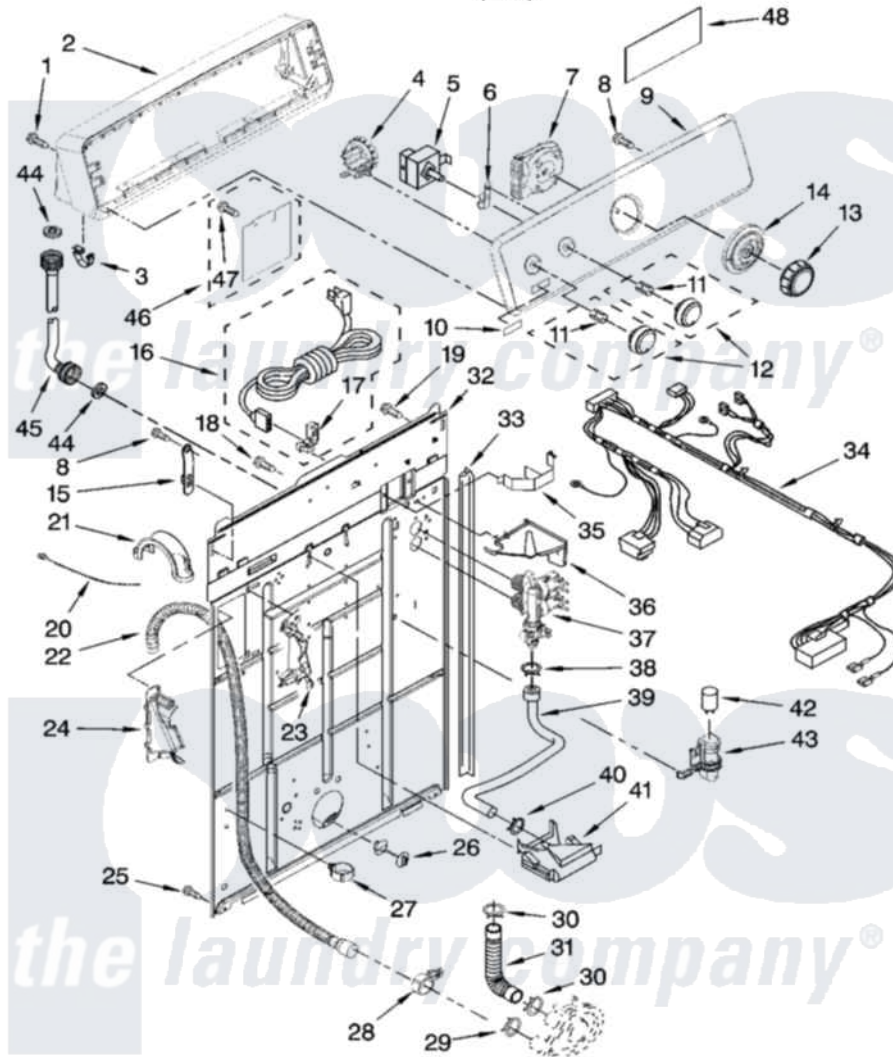

## CONTROLS AND REAR PANEL PARTS

For Model: MTW5630TQ0  
(White)

IMPORTANT: All Part Numbers Listed Are Whirlpool Numbers. Source Parts Through Whirlpool.

W10117070

3

Maytag [Residential Maytag MTW5630TQ0 Washer Parts](#) Parts Diagram 02 - CONTROLS AND REAR PANEL PARTS  
Click on the part number to view part

Item	Original Part Number	Replaced By	Status	Part Description
1	359625	<a href="#">487240</a>		Screw, For Mtg. Service Capacitor
2	8579715		Not Available	Console Shell (Includes Item 3)
3	<a href="#">8312709</a>			Clip-Console
4	8577842	<a href="#">W10339250</a>		Switch-WL
5	<a href="#">8578337</a>			Switch, Water Temperature
6	<a href="#">8317975</a>			Restraint, Harness
7	<a href="#">W10111389</a>			Timer
8	<a href="#">90767</a>			Screw, 8A X 3/8 HeX Washer Head Tapping
9	W10089675	<a href="#">W10093743</a>		Console
10	W10112569	<a href="#">W10203949</a>		Medallion
11	<a href="#">8536939</a>			Clip, Knob
12	<a href="#">W10110029</a>			Knob, Control
13	<a href="#">W10110027</a>			Knob, Timer
14	<a href="#">W10110028</a>			Dial, Timer