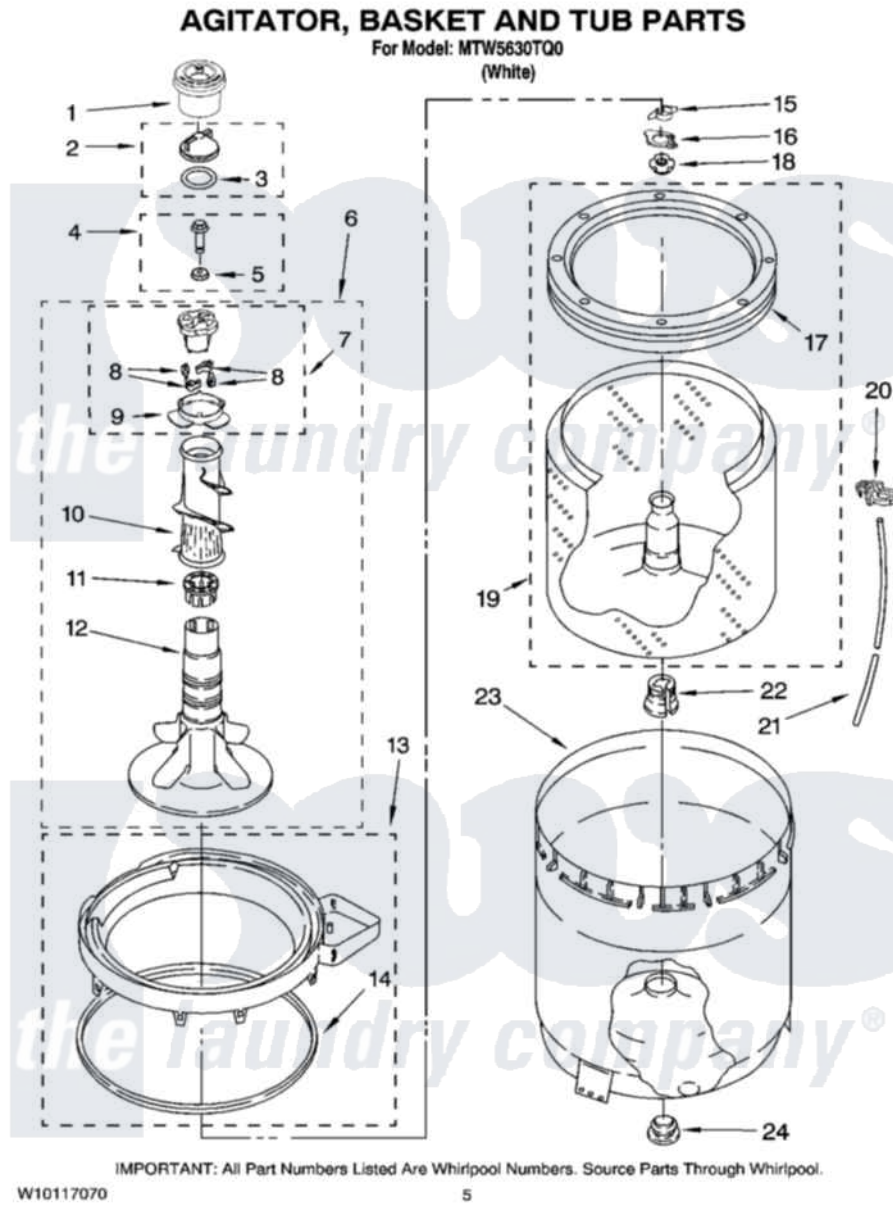

Maytag MTW5630TQ0 03 - AGITATOR, BASKET AND TUB PARTS

Maytag [Residential Maytag MTW5630TQ0 Washer Parts](#) Parts Diagram 03 - AGITATOR, BASKET AND TUB PARTS
[Click on the part number to view part](#)

Item	Original Part Number	Replaced By	Status	Part Description
1	8565968			Dispenser, Fabric Softener
2	3354733	W10074580		Cap, Barrier
3	3348855	W10072840		Fabric Softener
4	358237			Screw And Washer
5	3949550			Washer
6	W10093672			Agitator
7	3363663	285811		Cam-Agitator
8	3366877	80040		Dog-Agitator
9	3363661			Bearing, Driven Cam
10	3349019			Auger, Agitator
11	3350389	285587		Washer
12	W10110020			Agitator
13	8528150	W10445870		Ring-Tub
14	3976308			Gasket, Tub Ring
15	3354845			Clip, Agitator
16	8543666			Washer, Agitator

17	8519788	387240	Ring, Balance
18	21366		Nut, Spanner
19	8526016	W10389328	Clothes Container, Assembly
20	2219077		Clip, Pressure Switch Hose
21	3347780	353244	Hose, Pressure Switch
22	389140		Tub Block, Basket Drive
23	63849		Strain Relief, Power Cord
24	383727		Gasket, Centerpodt