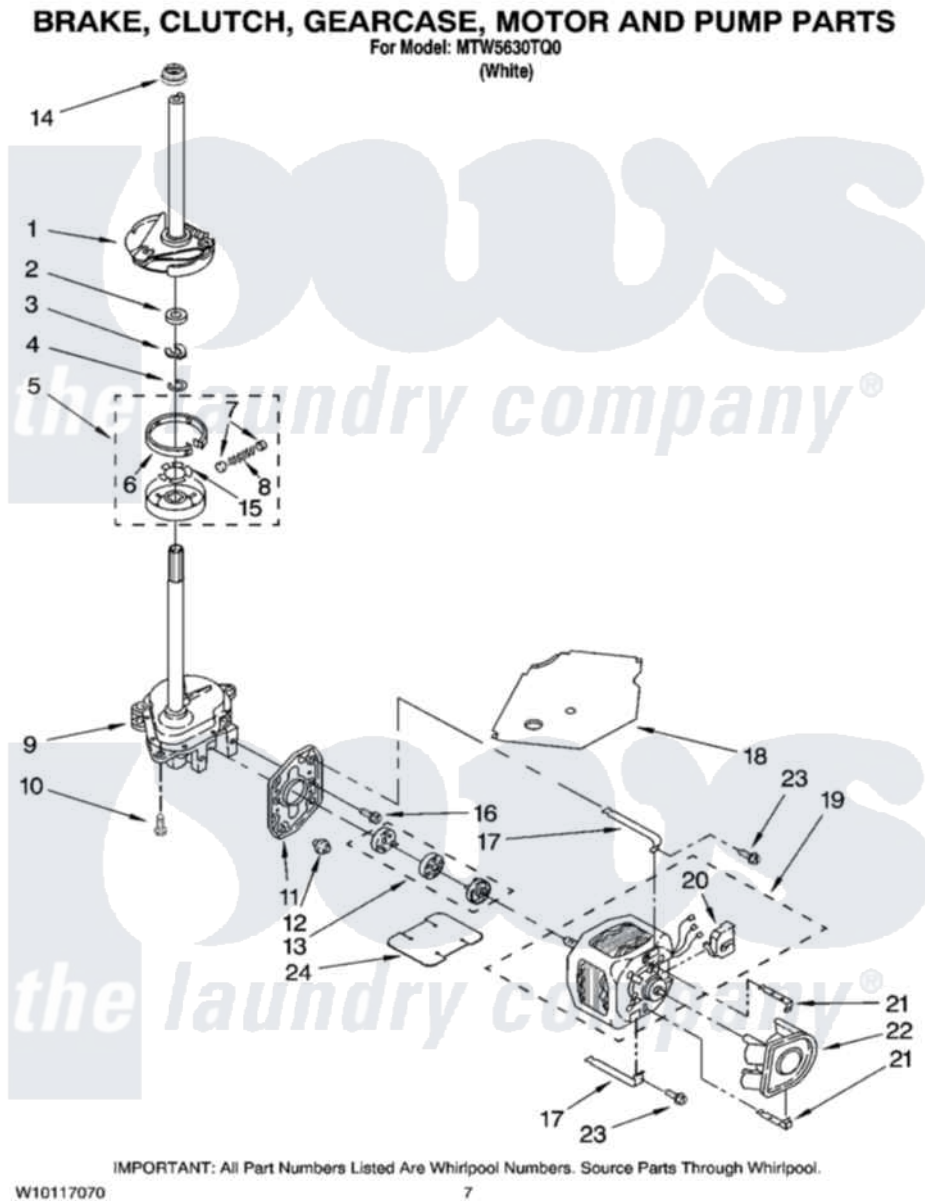

Maytag MTW5630TQ0 04 - BRAKE, CLUTCH, GEARCASE, MOTOR AND PUMP PARTS

Maytag [Residential Maytag MTW5630TQ0 Washer Parts](#) Parts Diagram 04 - BRAKE, CLUTCH, GEARCASE, MOTOR AND PUMP PARTS
Click on the part number to view part

Item	Original Part Number	Replaced By	Status	Part Description
1	388952	285792		Basketdrive
2	63292			Washer, Spin Tube Thrust
3	62697	W10080230		Ring, Spin Tube Support
4	63283	285353		Ring
5	3951311	285785		Clutch
6	3951308	285790		Lining
7	62646			Cap, Clutch Spring
8	3946792			Spring And Damper Assembly
9	3360630	3360629		Gearcase
10	3357334	3400516		Screw Anti-Rattle
11	62611			Plate, Motor Mount To Gearcase
12	62691			Grommet, Motor
13	3978849	285852A		Coupling
14	8577374			Seal, Centerpost

15	3355454		Clip, Main Drive
16	3400516		Screw Anti-Rattle
17	3349637	W10086010	Retainer, Motor
18	3362089		Shield, Tub To Motor
19	8528157	661600	Motor, Main Drive
20	3952056		Switch, Main Drive Motor
21	8546127		Retainer, Pump
22	3363394		Pump
23	3387485	273556	Screw, 10-16 X 5/8
24	3946532		Shield, Motor