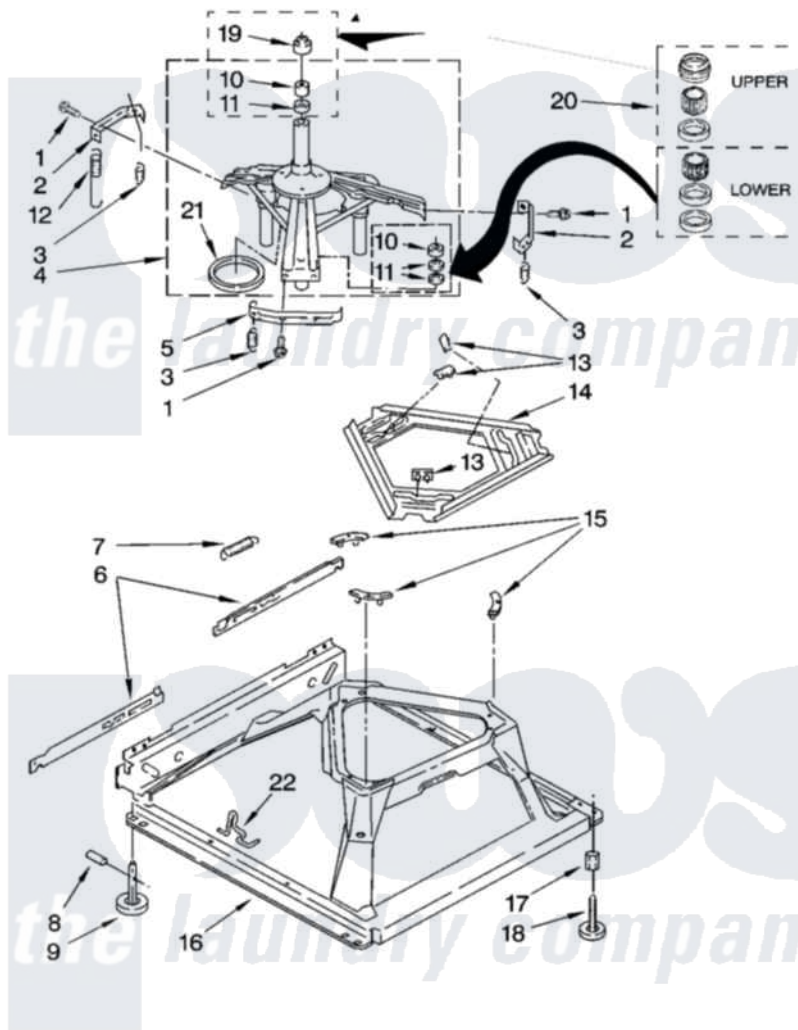

Maytag MTW5630TQ0 05 - MACHINE BASE PARTS

MACHINE BASE PARTS

For Model: MTW5630TQ0
(White)

IMPORTANT: All Part Numbers Listed Are Whirlpool Numbers. Source Parts Through Whirlpool.

8

W10117070

Maytag Residential Maytag MTW5630TQ0 Washer Parts Parts Diagram 05 - MACHINE BASE PARTS
Click on the part number to view part

Item	Original Part Number	Replaced By	Status	Part Description
1	3400076			Screw, Bracket Mounting
2	64067			Bracket, Spring Outer
3	63907			Spring, Suspension
4	8575214	280184		Support
5	64065			Bracket, Spring Outer
6	63466			Link, Leveling Mechanism
7	62597	8316845		Spring
8	62837			Pin, Knurled
9	62596	285244		Feet-Leveling
10	8546455			Bearing, Centerpost
11	357409	359449		Seal, Agitator Shaft
12	388492	W10250667		Spring, Counterweight
13	62568	285219		Pad
14	3946509			Plate, Suspension
15	3363660	285744		Pad
16	3946512	285771		Base

17	3359452	Nut, Lock
18	W10001130	Foot, Leveling
19	8577376	Seal, Centerpost
20	285203	Centerpost Bearing Kit
21	63134	Ring, Sound Deadening
22	63806	W10145155 Retainer, Suspension Spring