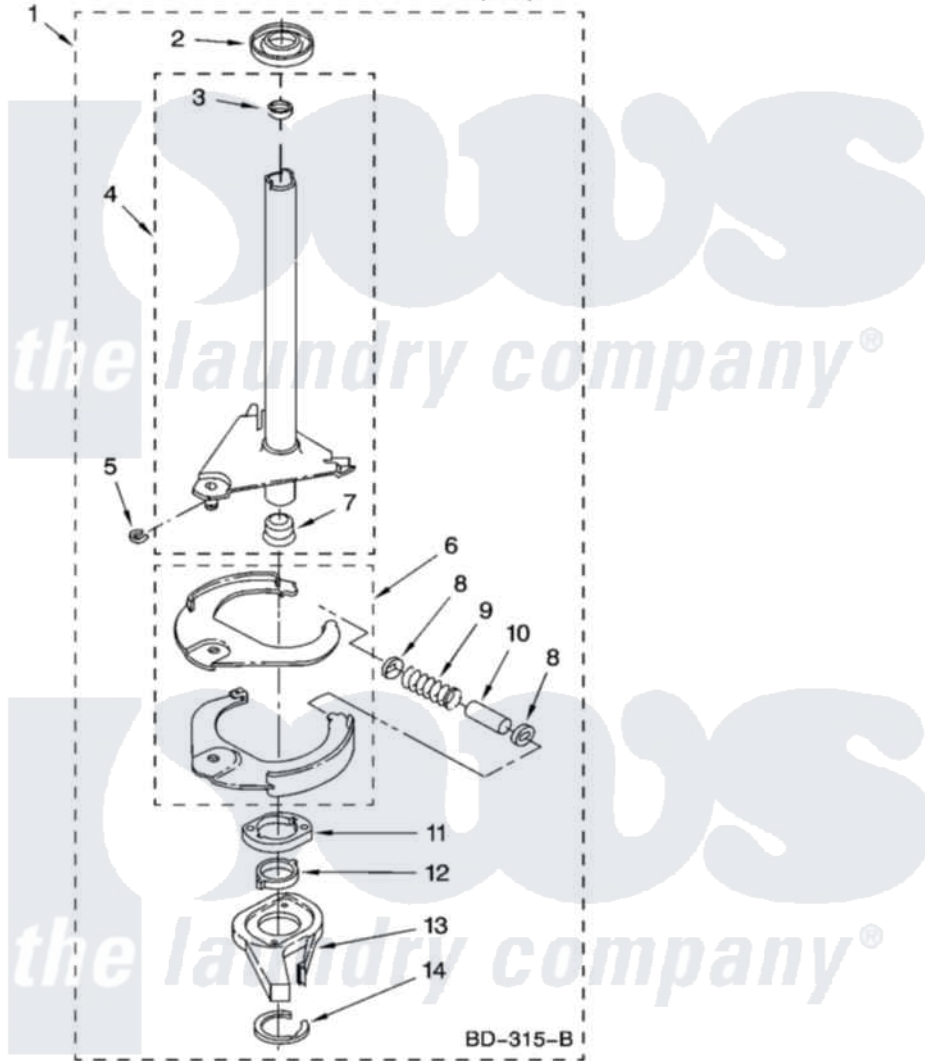

# Maytag MTW5630TQ0 07 - BRAKE AND DRIVE TUBE PARTS

## BRAKE AND DRIVE TUBE PARTS

For Model: MTW5630TQ0  
(White)

IMPORTANT: All Part Numbers Listed Are Whirlpool Numbers. Source Parts Through Whirlpool.

W10117070

11

Maytag Residential Maytag MTW5630TQ0 Washer Parts Parts Diagram 07 - BRAKE AND DRIVE TUBE PARTS  
Click on the part number to view part

Item	Original Part Number	Replaced By	Status	Part Description
1	388952	<a href="#">285792</a>		Basketdrive
2	<a href="#">62658</a>			Ring, Thrust
3	<a href="#">356427</a>			Seal, Spin Pinion
4	64027	<a href="#">64208</a>		Tube-Spin
5	64035	<a href="#">W10083190</a>		Ring, Retaining
6	64232	<a href="#">285438</a>		Shoe-Brake
7	62703	<a href="#">8546462</a>		"T" Bearing, Spin Tube
8	3353956	<a href="#">285658</a>		Sleeve
9	387806		Not Available	Spring, Brake
10	3355360	<a href="#">285658</a>		Sleeve
11	661516	<a href="#">8546461</a>		Cam, Brake Release
12	<a href="#">63022</a>			Sleeve, Cam
13	64194	<a href="#">285790</a>		Lining
14	90368	<a href="#">W10083200</a>		Ring, Retaining
"			Not Available	
"	<a href="#">285208</a>			Lubricant