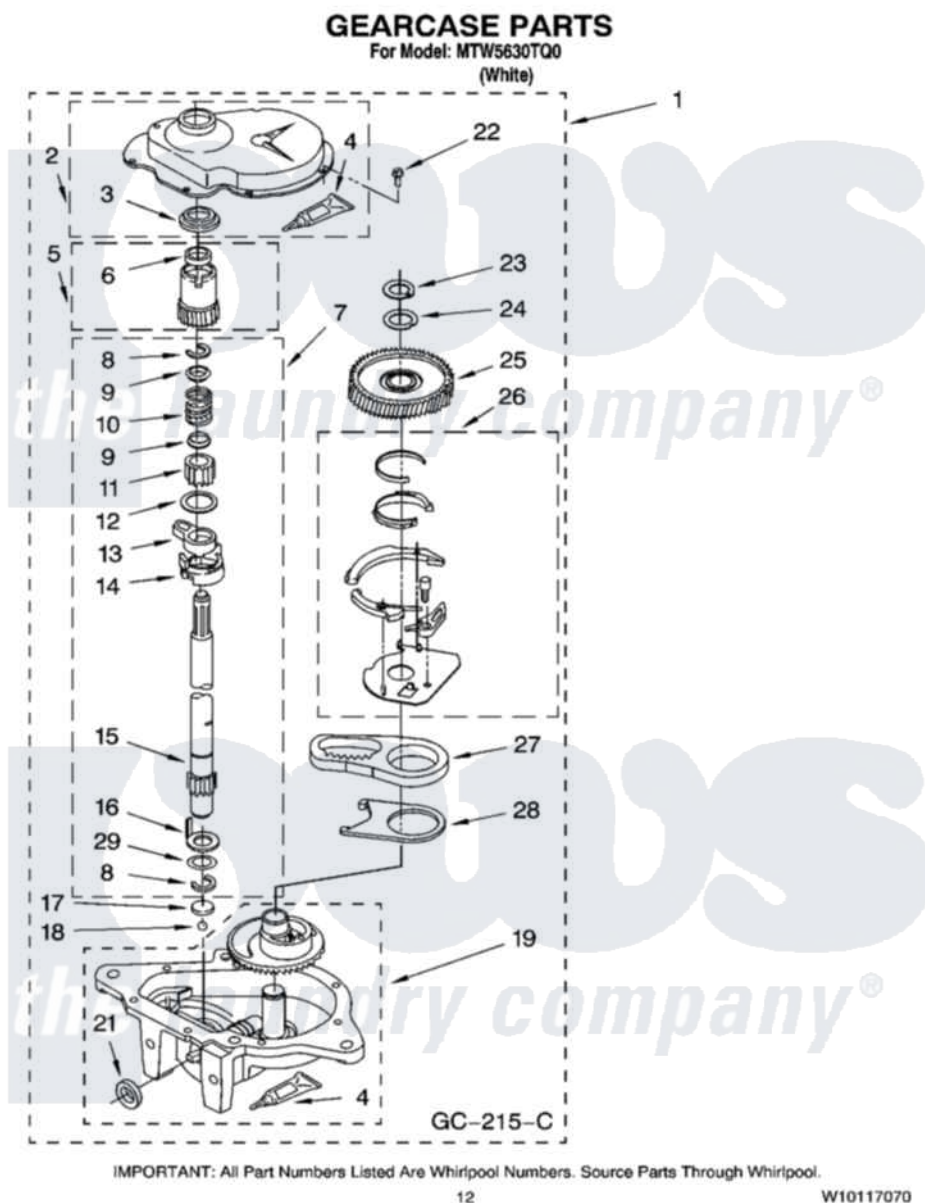

**Maytag MTW5630TQ0 08 - GEARCASE PARTS, OPTIONAL PARTS (NOT INCLUDED)**

Maytag Residential Maytag MTW5630TQ0 Washer Parts Parts Diagram 08 - GEARCASE PARTS, OPTIONAL PARTS (NOT INCLUDED)

Click on the part number to view part

Item	Original Part Number	Replaced By	Status	Part Description
1	3360630	<a href="#">3360629</a>		Gearcase
2	<a href="#">285202</a>			Cover, Gearcase
3	<a href="#">3349985</a>			Seal, Gearcase Cover
4	<a href="#">285195</a>			Sealer Sealer, Gasket
5	63320	<a href="#">285362</a>		Gear and Pinion
6	<a href="#">356427</a>			Seal, Spin Pinion
7	<a href="#">389387</a>			Shaft, Agitator
8	90369		Not Available	Ring, Retaining (2)
9	<a href="#">62677</a>			Retainer, Spring
10	<a href="#">62676</a>			Spring, Agitator
11	63273	<a href="#">285509</a>		Shaft, Agitator
12	<a href="#">62619</a>			Washer, Agitator Gear
13	62580	<a href="#">285206</a>		Cam-Agitator
14	62581	<a href="#">285206</a>		Cam-Agitator
15	<a href="#">285509</a>			Shaft, Agitator