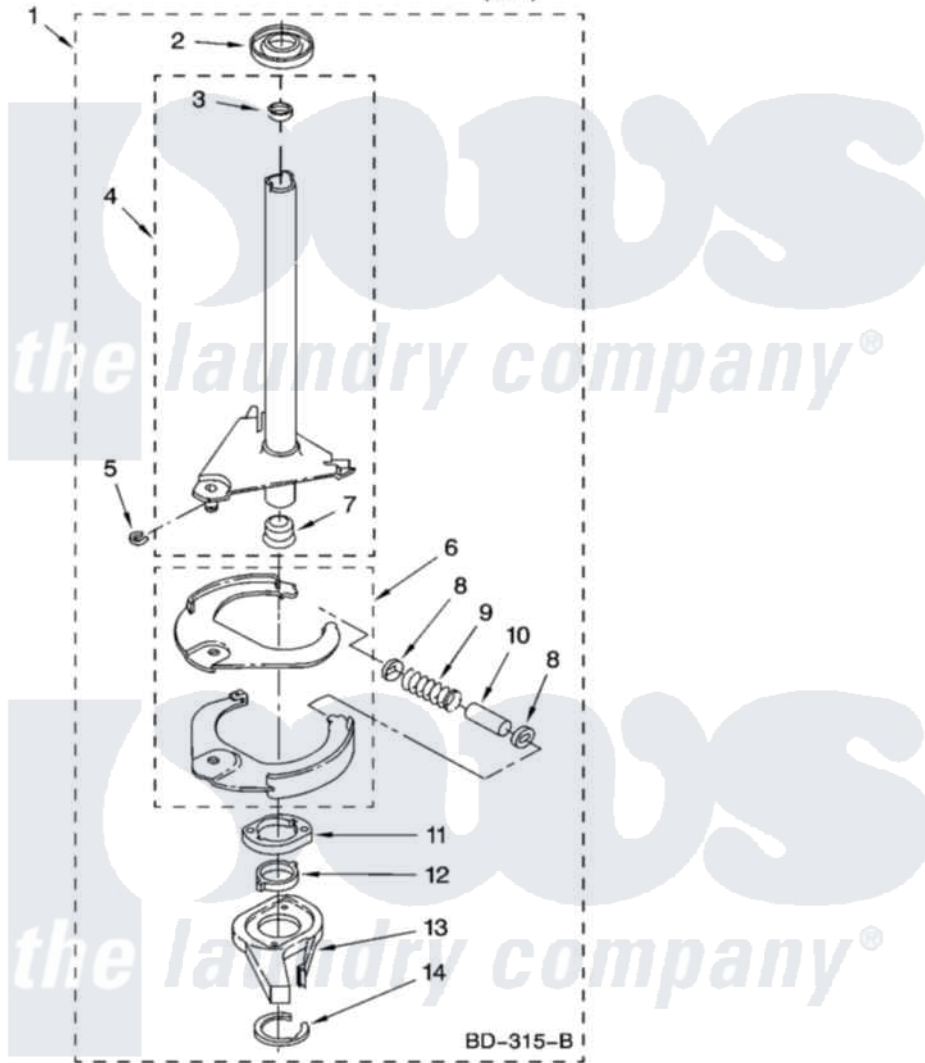

# Maytag MTW5630TQ1 07 - BRAKE AND DRIVE TUBE PARTS

## BRAKE AND DRIVE TUBE PARTS

For Model: MTW5630TQ1  
(White)

IMPORTANT: All Part Numbers Listed Are Whirlpool Numbers. Source Parts Through Whirlpool.

W10130096

11

Maytag Residential Maytag MTW5630TQ1 Washer Parts Parts Diagram 07 - BRAKE AND DRIVE TUBE PARTS  
Click on the part number to view part

Item	Original Part Number	Replaced By	Status	Part Description
1	388952	<a href="#">285792</a>		Basketdrive
2	<a href="#">62658</a>			Ring, Thrust
3	<a href="#">356427</a>			Seal, Spin Pinion
4	64027	<a href="#">64208</a>		Tube-Spin
5	64035	<a href="#">W10083190</a>		Ring, Retaining
6	64232	<a href="#">285438</a>		Shoe-Brake
7	62703	<a href="#">8546462</a>		"T" Bearing, Spin Tube
8	3353956	<a href="#">285658</a>		Sleeve
9	387806		Not Available	Spring, Brake
10	3355360	<a href="#">285658</a>		Sleeve
11	661516	<a href="#">8546461</a>		Cam, Brake Release
12	<a href="#">63022</a>			Sleeve, Cam
13	64194	<a href="#">285790</a>		Lining
14	90368	<a href="#">W10083200</a>		Ring, Retaining
"			Not Available	
"	<a href="#">285208</a>			Lubricant