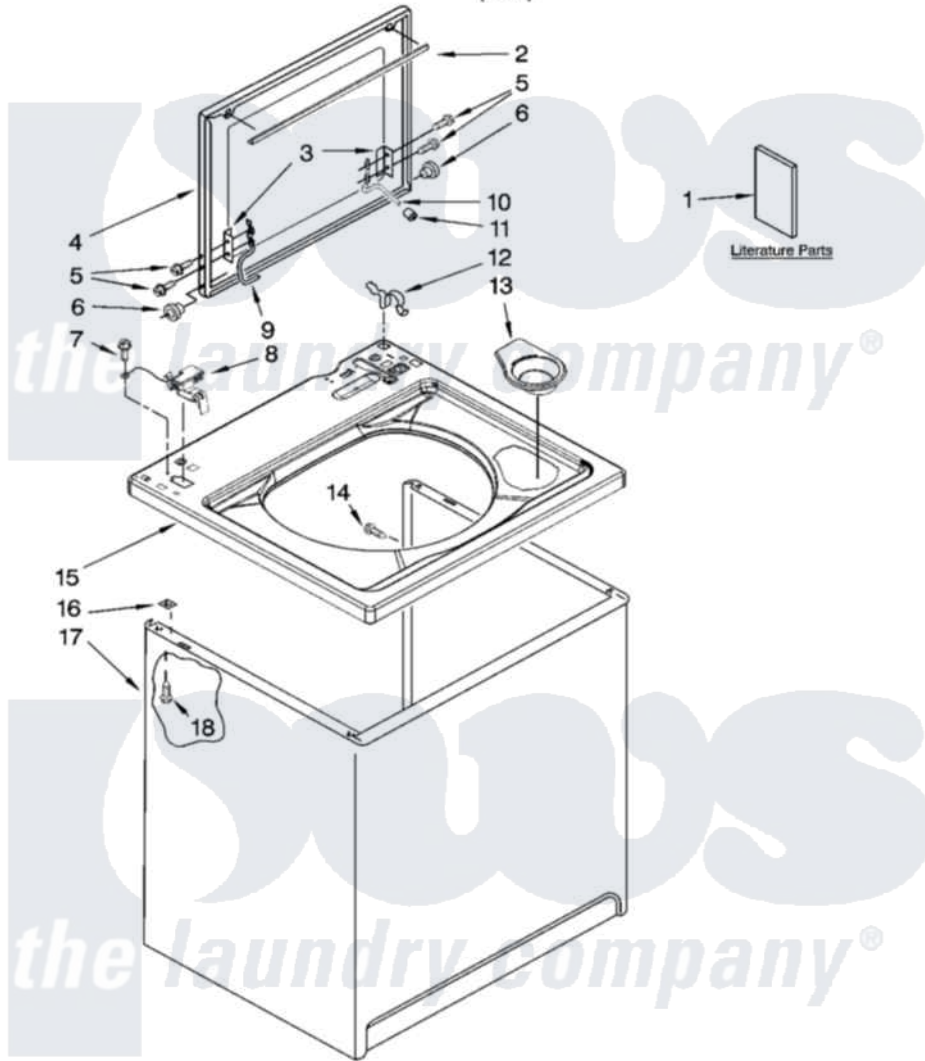

Maytag MTW5640TQ0 01 - TOP AND CABINET PARTS

TOP AND CABINET PARTS

For Model: MTW5640TQ0
(White)

AUTOMATIC
WASHER

IMPORTANT: All Part Numbers Listed Are Whirlpool Numbers. Source Parts Through Whirlpool.

2-07 Litho in U.S.A. (drd)

1

Part No. W10117071 Rev. B

[Maytag Residential Maytag MTW5640TQ0 Washer Parts](#) Parts Diagram 01 - TOP AND CABINET PARTS

[Click on the part number to view part](#)

Item	Original Part Number	Replaced By	Status	Part Description
1	W10092682		Not Available	Use & Care Guide
"	W10092688		Not Available	Feature Sheet
"	W10092706		Not Available	Energy Guide
"	W10111391		Not Available	Wiring Diagram
2	8054939			Seal, Lid
3	21097			Pad, Lid Hinge
4	W10093680	W10193865		Lid
5	W10119828			Screw, Lid Hinge Mounting
6	8319539			Bearing, Lid Hinge
7	3351614			Screw, Gearcase Cover Mounting
8	8318084			Switch, Lid
9	8559336	W10225136		Hinge 7 Pad Assembly
10	54583			Hinge, Lid
11	19119			Bumper, Lid Hinge
12	62780			Clip, Top And Cabinet And Rear Panel

13	8565967		Dispenser, Bleach
14	3357011	308685	Side Trim)
15	8543479		Top
16	62750		Spacer, Cabinet To Top (4)
17	63424		Cabinet
18	3390631		Screw, 10-16 X 3/8