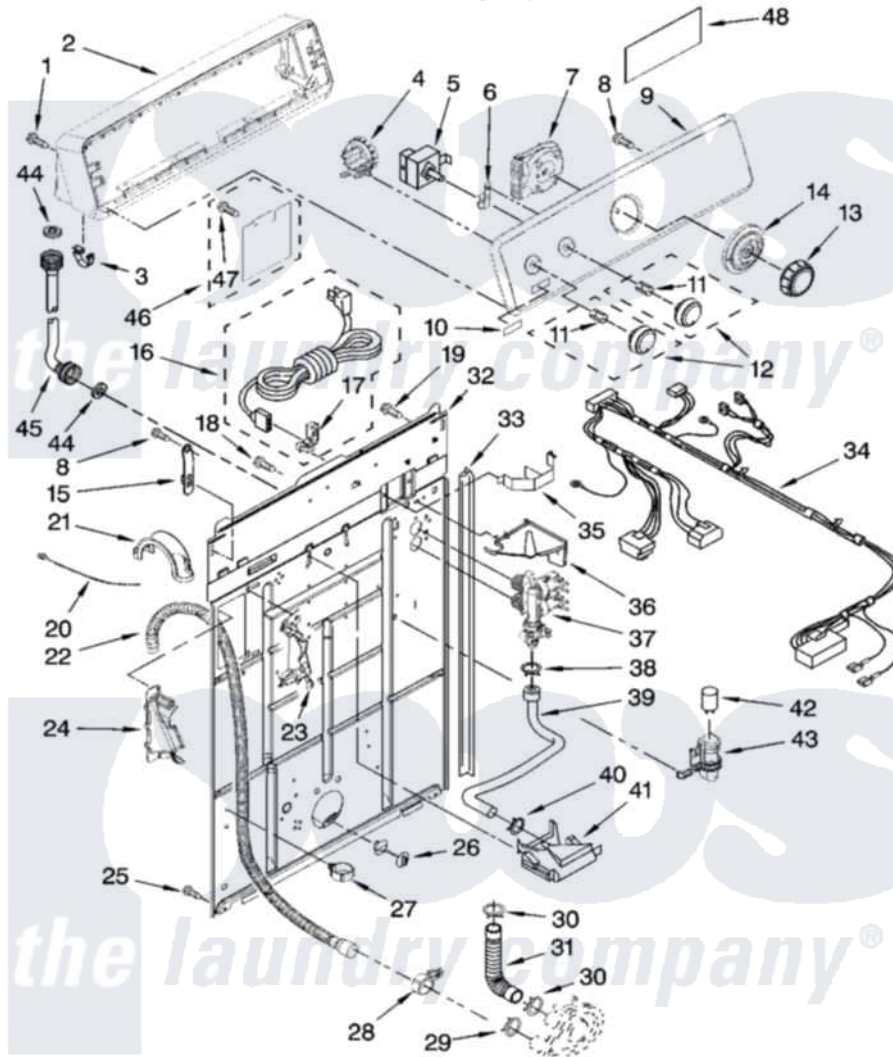

Maytag MTW5640TQ0 02 - CONTROLS AND REAR PANEL PARTS

CONTROLS AND REAR PANEL PARTS

For Model: MTW5640TQ0
(White)

IMPORTANT: All Part Numbers Listed Are Whirlpool Numbers. Source Parts Through Whirlpool.

W10117071

3

Maytag [Residential Maytag MTW5640TQ0 Washer Parts](#) Parts Diagram 02 - CONTROLS AND REAR PANEL PARTS
Click on the part number to view part

Item	Original Part Number	Replaced By	Status	Part Description
1	359625	487240		Screw, For Mtg. Service Capacitor
2	8579715		Not Available	Console Shell (Includes Item 3)
3	8312709			Clip-Console
4	8577843	W10337781		Switch-WL
5	8578338			Switch, Water Temperature
6	8317975			Restraint, Harness
7	W10111389			Timer
8	90767			Screw, 8A X 3/8 HeX Washer Head Tapping
9	W10089676	W10093740		Console
10	W10112569	W10203949		Medallion
11	8536939			Clip, Knob
12	W10110029			Knob, Control
13	W10110027			Knob, Timer
14	W10110028			Dial, Timer