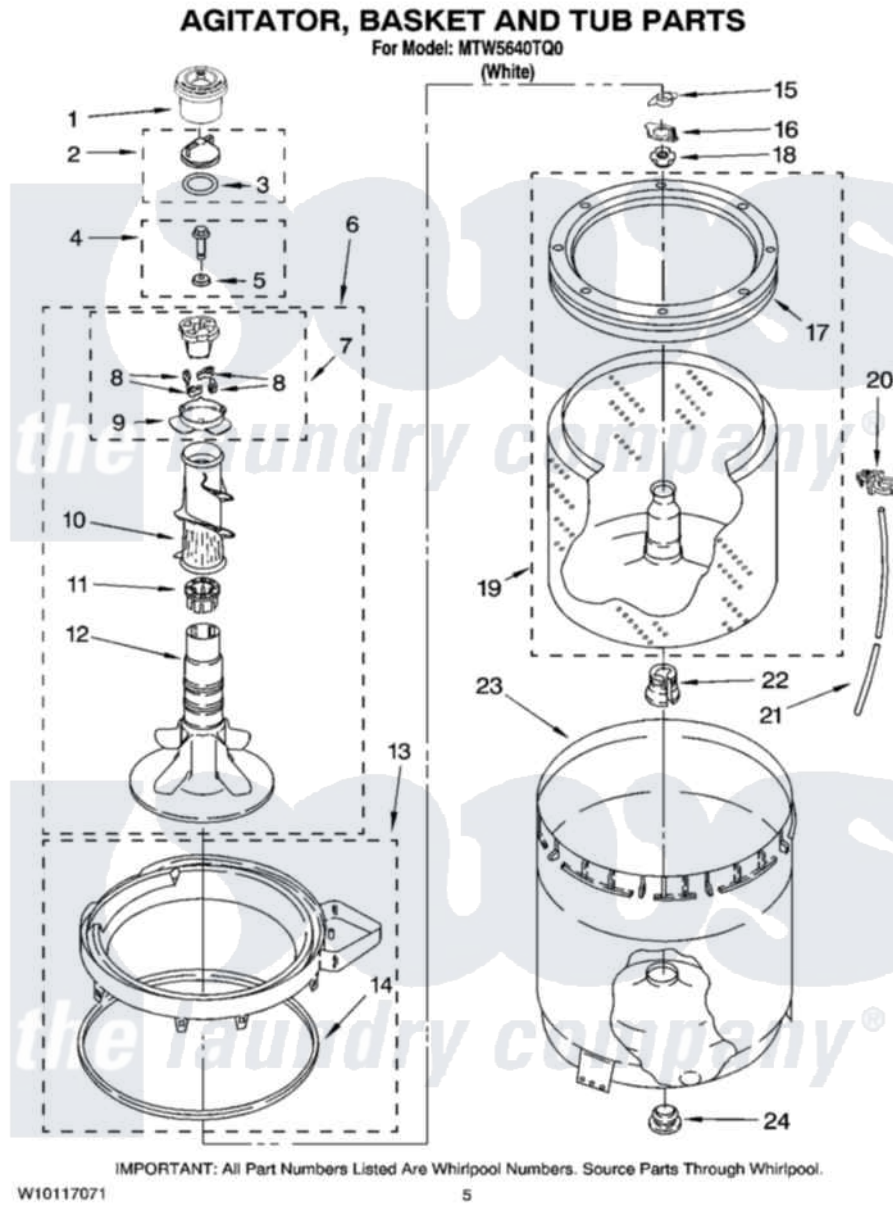

Maytag MTW5640TQ0 03 - AGITATOR, BASKET AND TUB PARTS

Maytag [Residential Maytag MTW5640TQ0 Washer Parts](#) Parts Diagram 03 - AGITATOR, BASKET AND TUB PARTS
Click on the part number to view part

Item	Original Part Number	Replaced By	Status	Part Description
1	8565968			Dispenser, Fabric Softener
2	3354733	W10074580		Cap, Barrier
3	3348855	W10072840		Fabric Softener
4	358237			Screw And Washer
5	3949550			Washer
6	W10093672			Agitator
7	3363663	285811		Cam-Agitator
8	3366877	80040		Dog-Agitator
9	3363661			Bearing, Driven Cam
10	3349019			Auger, Agitator
11	3350389	285587		Washer
12	W10110020			Agitator
13	8528150	W10445870		Ring-Tub
14	3976308			Gasket, Tub Ring
15	3354845			Clip, Agitator
16	8543666			Washer, Agitator

17	8519788	387240	Ring, Balance
18	21366		Nut, Spanner
19	8526016	W10389328	Clothes Container, Assembly
20	2219077		Clip, Pressure Switch Hose
21	3347780	353244	Hose, Pressure Switch
22	389140		Tub Block, Basket Drive
23	63849		Strain Relief, Power Cord
24	383727		Gasket, Centerpodt