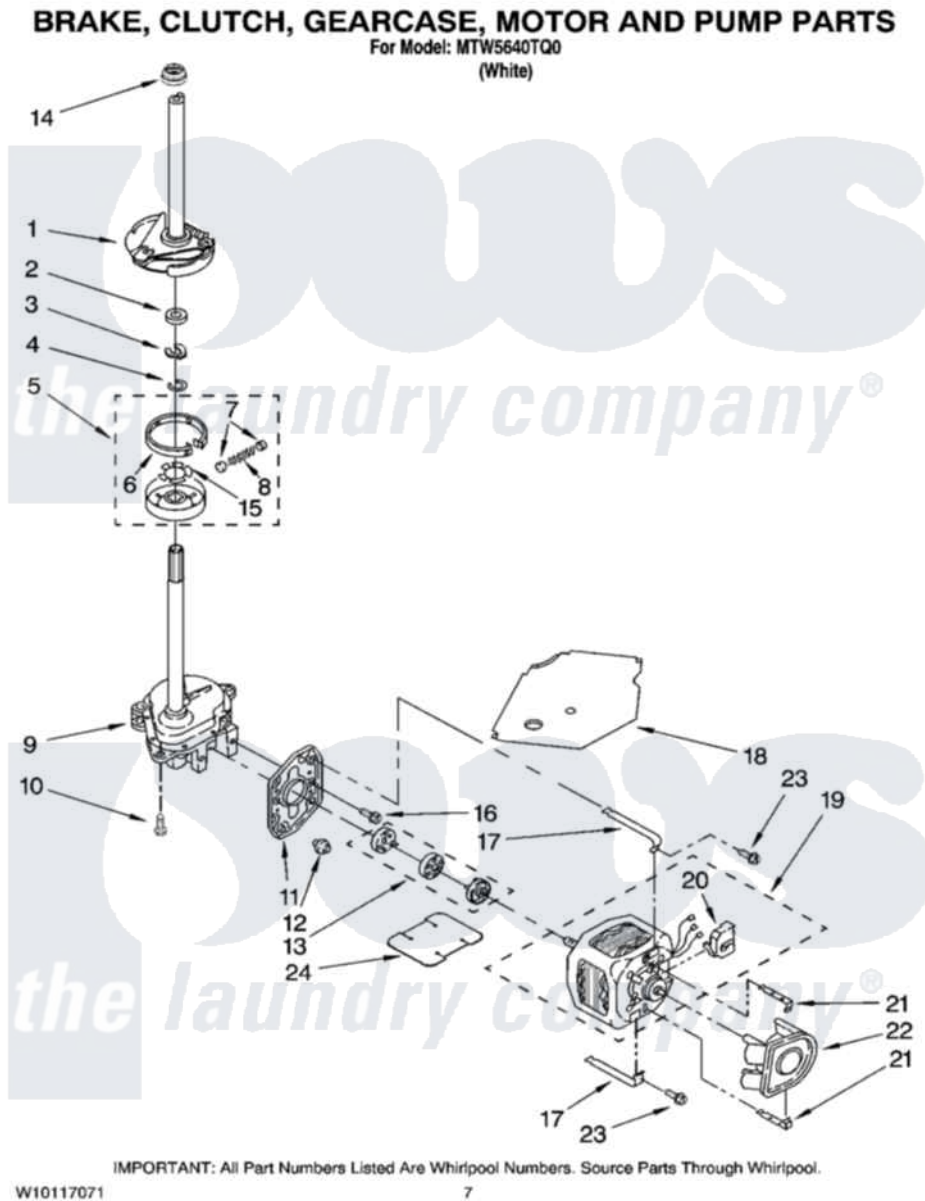

Maytag MTW5640TQ0 04 - BRAKE, CLUTCH, GEARCASE, MOTOR AND PUMP PARTS

Maytag [Residential Maytag MTW5640TQ0 Washer Parts](#) Parts Diagram 04 - BRAKE, CLUTCH, GEARCASE, MOTOR AND PUMP PARTS
Click on the part number to view part

Item	Original Part Number	Replaced By	Status	Part Description
1	388952	285792		Basketdrive
2	63292			Washer, Spin Tube Thrust
3	62697	W10080230		Ring, Spin Tube Support
4	63283	285353		Ring
5	3951311	285785		Clutch
6	3951308	285790		Lining
7	62646			Cap, Clutch Spring
8	3946792			Spring And Damper Assembly
9	3360630	3360629		Gearcase
10	3357334	3400516		Screw Anti-Rattle
11	62611			Plate, Motor Mount To Gearcase
12	62691			Grommet, Motor
13	3978849	285852A		Coupling
14	8577374			Seal, Centerpost

15	3355454		Clip, Main Drive
16	3400516		Screw Anti-Rattle
17	3349637	W10086010	Retainer, Motor
18	3362089		Shield, Tub To Motor
19	8528157	661600	Motor, Main Drive
20	3952056		Switch, Main Drive Motor
21	8546127		Retainer, Pump
22	3363394		Pump
23	3387485	273556	Screw, 10-16 X 5/8
24	3946532		Shield, Motor