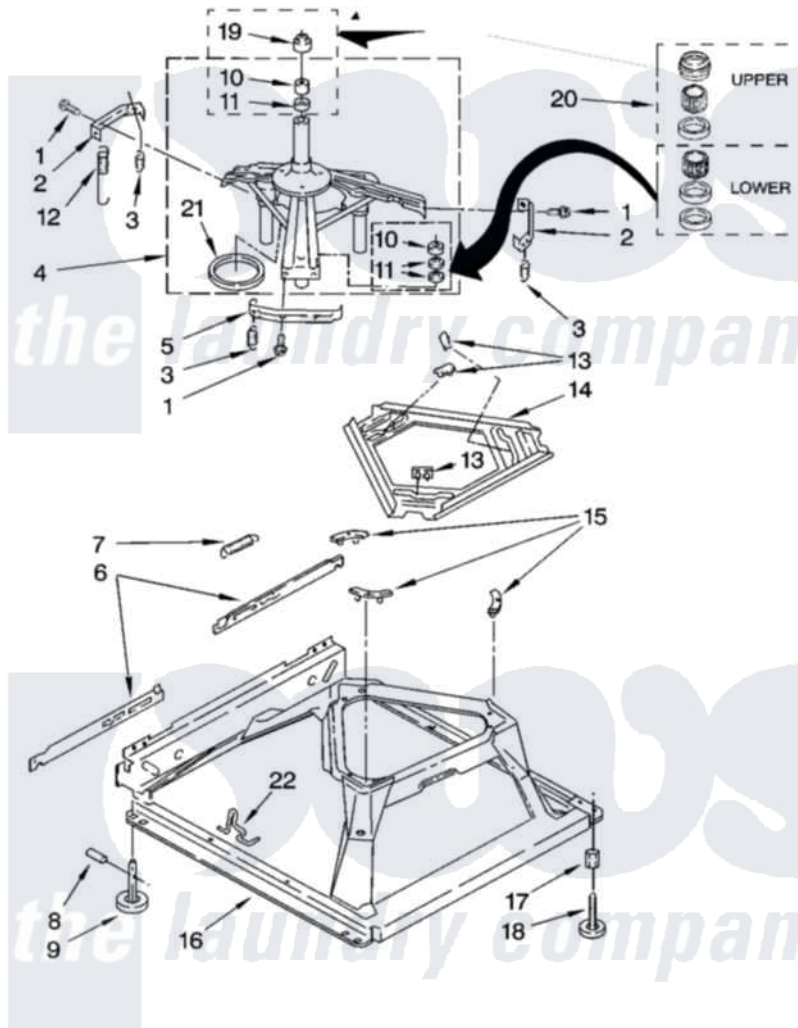

# Maytag MTW5640TQ0 05 - MACHINE BASE PARTS

## MACHINE BASE PARTS

For Model: MTW5640TQ0  
(White)

IMPORTANT: All Part Numbers Listed Are Whirlpool Numbers. Source Parts Through Whirlpool.

8

W10117071

Maytag Residential Maytag MTW5640TQ0 Washer Parts Parts Diagram 05 - MACHINE BASE PARTS

[Click on the part number to view part](#)

Item	Original Part Number	Replaced By	Status	Part Description
1	<a href="#">3400076</a>			Screw, Bracket Mounting
2	<a href="#">64067</a>			Bracket, Spring Outer
3	<a href="#">63907</a>			Spring, Suspension
4	8575214	<a href="#">280184</a>		Support
5	<a href="#">64065</a>			Bracket, Spring Outer
6	<a href="#">63466</a>			Link, Leveling Mechanism
7	62597	<a href="#">8316845</a>		Spring
8	<a href="#">62837</a>			Pin, Knurled
9	62596	<a href="#">285244</a>		Feet-Leveling
10	<a href="#">8546455</a>			Bearing, Centerpost
11	357409	<a href="#">359449</a>		Seal, Agitator Shaft
12	388492	<a href="#">W10250667</a>		Spring, Counterweight
13	62568	<a href="#">285219</a>		Pad
14	<a href="#">3946509</a>			Plate, Suspension
15	3363660	<a href="#">285744</a>		Pad
16	3946512	<a href="#">285771</a>		Base

17	<a href="#">3359452</a>	Nut, Lock
18	<a href="#">W10001130</a>	Foot, Leveling
19	<a href="#">8577376</a>	Seal, Centerpost
20	<a href="#">285203</a>	Centerpost Bearing Kit
21	<a href="#">63134</a>	Ring, Sound Deadening
22	63806	<a href="#">W10145155</a> Retainer, Suspension Spring