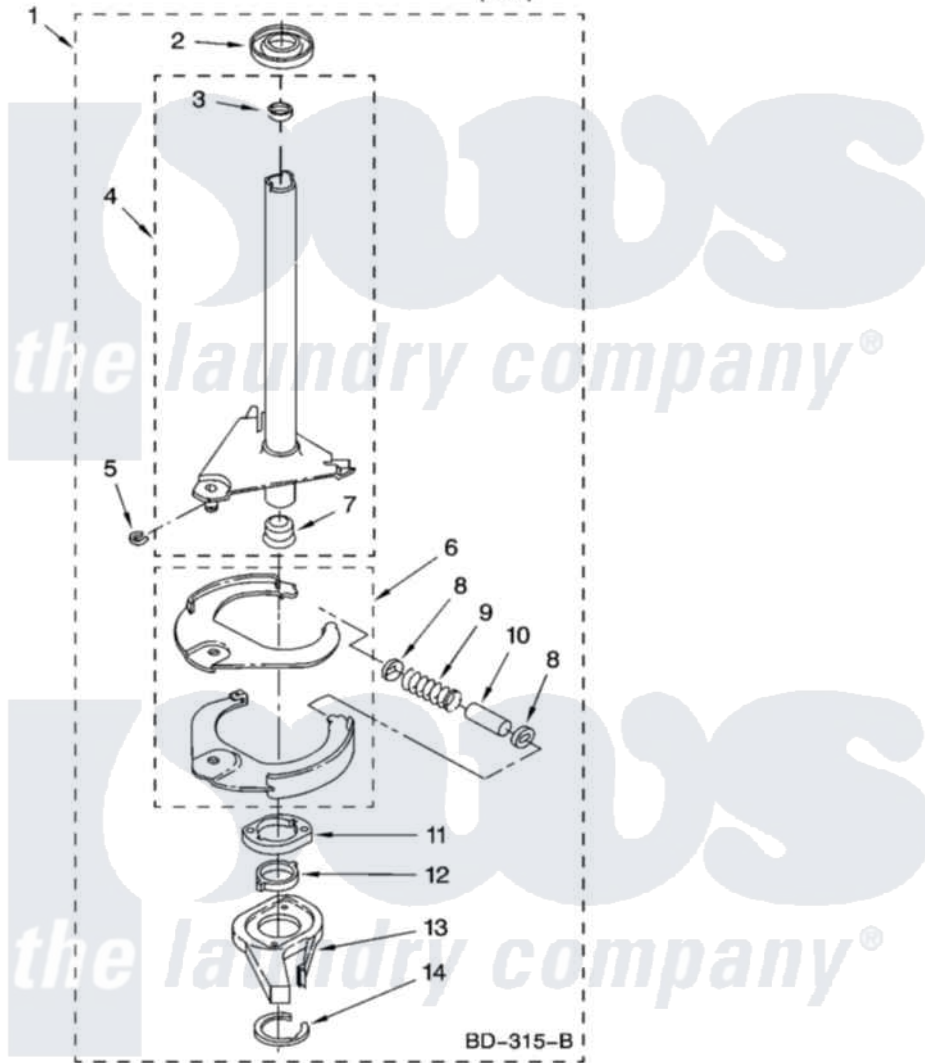

# Maytag MTW5640TQ0 07 - BRAKE AND DRIVE TUBE PARTS

## BRAKE AND DRIVE TUBE PARTS

For Model: MTW5640TQ0  
(White)

IMPORTANT: All Part Numbers Listed Are Whirlpool Numbers. Source Parts Through Whirlpool.

W10117071

11

Maytag Residential Maytag MTW5640TQ0 Washer Parts Parts Diagram 07 - BRAKE AND DRIVE TUBE PARTS  
Click on the part number to view part

Item	Original Part Number	Replaced By	Status	Part Description
1	388952	<a href="#">285792</a>		Basketdrive
2	<a href="#">62658</a>			Ring, Thrust
3	<a href="#">356427</a>			Seal, Spin Pinion
4	64027	<a href="#">64208</a>		Tube-Spin
5	64035	<a href="#">W10083190</a>		Ring, Retaining
6	64232	<a href="#">285438</a>		Shoe-Brake
7	62703	<a href="#">8546462</a>		"T" Bearing, Spin Tube
8	3353956	<a href="#">285658</a>		Sleeve
9	387806		Not Available	Spring, Brake
10	3355360	<a href="#">285658</a>		Sleeve
11	661516	<a href="#">8546461</a>		Cam, Brake Release
12	<a href="#">63022</a>			Sleeve, Cam
13	64194	<a href="#">285790</a>		Lining
14	90368	<a href="#">W10083200</a>		Ring, Retaining
"			Not Available	
"	<a href="#">285208</a>			Lubricant