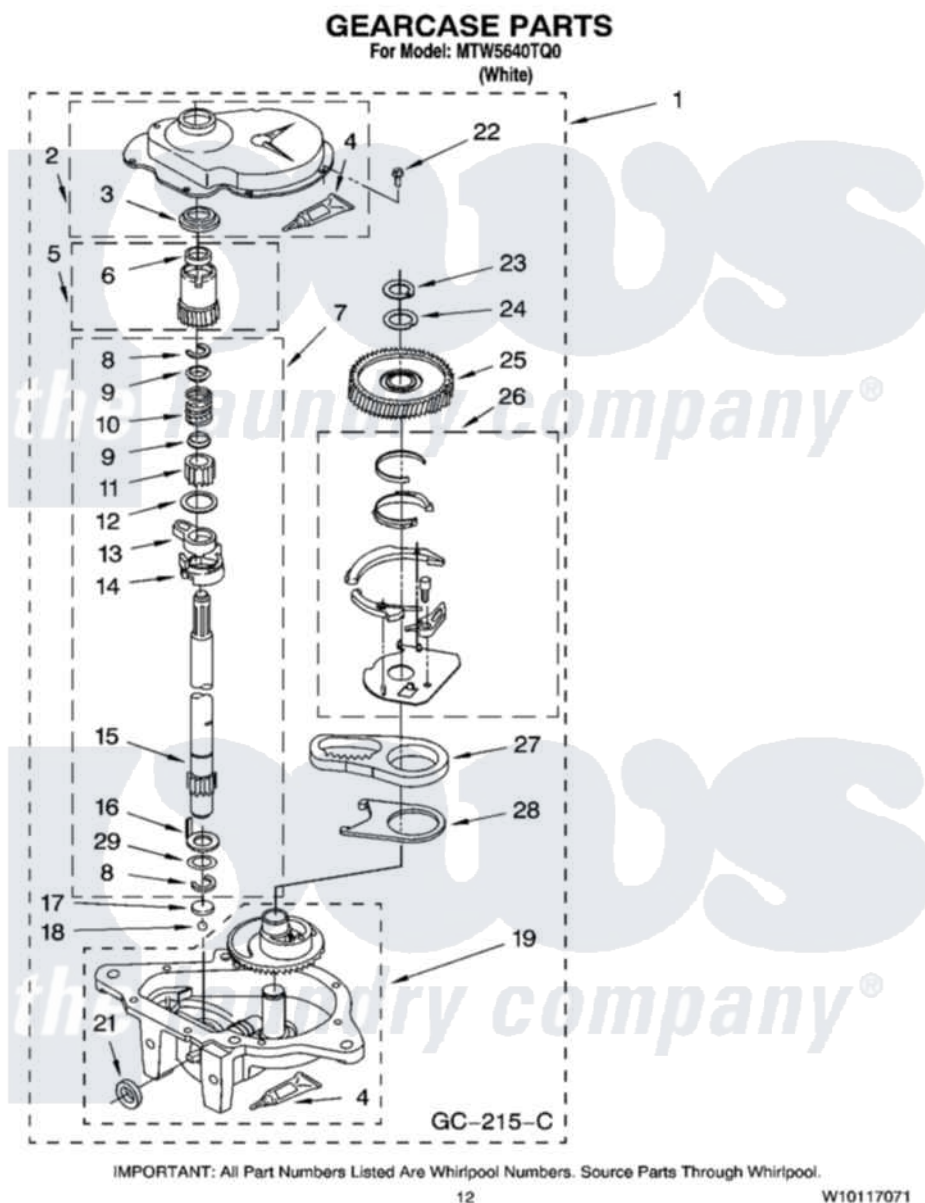

Maytag MTW5640TQ0 08 - GEARCASE PARTS, OPTIONAL PARTS (NOT INCLUDED)

Maytag Residential Maytag MTW5640TQ0 Washer Parts Parts Diagram 08 - GEARCASE PARTS, OPTIONAL PARTS (NOT INCLUDED)

Click on the part number to view part

Item	Original Part Number	Replaced By	Status	Part Description
1	3360630	3360629		Gearcase
2	285202			Cover, Gearcase
3	3349985			Seal, Gearcase Cover
4	285195			Sealer Sealer, Gasket
5	63320	285362		Gear and Pinion
6	356427			Seal, Spin Pinion
7	389387			Shaft, Agitator
8	90369		Not Available	Ring, Retaining (2)
9	62677			Retainer, Spring
10	62676			Spring, Agitator
11	63273	285509		Shaft, Agitator
12	62619			Washer, Agitator Gear
13	62580	285206		Cam-Agitator
14	62581	285206		Cam-Agitator
15	285509			Shaft, Agitator

16	62618		Washer, Cam Thrust
17	16018	285205	Bearing
18	85529	285205	Bearing
19	389230	285515	Gearcase
21	285352		Seal Kit, Thrust Plug
22	3351614		Screw, Gearcase Cover Mounting
23	3362552	285765	Ring-Retrn
24	285735	285766	Washer Kit, Thrust
25	62570	285362	Gear and Pinon
26	388253	999516	Shelf-Glas
27	3349296	8546456	Rack, Connecting
28	62621		Actuator, Shift
29	388815		Washer, Intermediate 1 3976263 Miscellaneous Parts Bag 2 3976300 Washer, Inlet Hose 3 3366913 Clamp, Hose
	72017		Paint, Touch-Up
"	350938		Paint, Pressurized Spray B
"	350930		Paint, Pressurized Spray B
"	799344		Paint, Touch-Up)
"		Not Available	
"	350572		Oil
"		Not Available	
"	285208		Lubricant
"	W10340308		Control-Elec
"	285195		Sealer Sealer, Gasket
"		Not Available	
"	367031		Water System Parts
"	280129	280129A	Break-Sphn
"	280130	280130A	Adapter
"	280131	40922	Hose