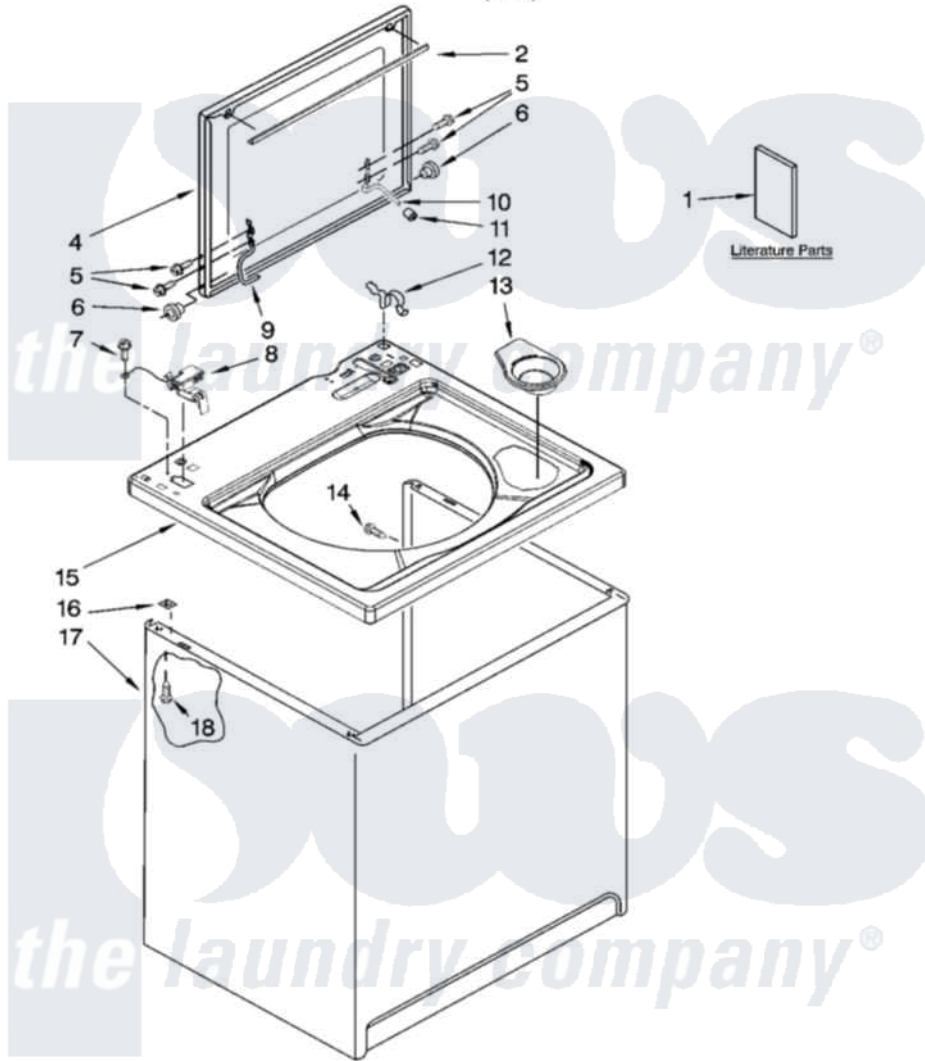

Maytag MTW5640TQ1 01 - TOP AND CABINET PARTS

TOP AND CABINET PARTS

For Model: MTW5640TQ1
(White)

AUTOMATIC
WASHER

IMPORTANT: All Part Numbers Listed Are Whirlpool Numbers. Source Parts Through Whirlpool.

2-07 Litho in U.S.A. (slc)

1

Part No. W10122433 Rev. A

[Maytag Residential Maytag MTW5640TQ1 Washer Parts](#) Parts Diagram 01 - TOP AND CABINET PARTS

[Click on the part number to view part](#)

Item	Original Part Number	Replaced By	Status	Part Description
1	W10092682		Not Available	Use & Care Guide
"	W10092688		Not Available	Feature Sheet
"	W10092706		Not Available	Energy Guide
"	W10111391		Not Available	Wiring Diagram
2	8054939			Seal, Lid
4	W10093719	W10193865		Lid
5	355274	W10119828		Screw, Lid Hinge Mounting
6	8319539			Bearing, Lid Hinge
7	3351614			Screw, Gearcase Cover Mounting
8	8318084			Switch, Lid
9	8559336	W10225136		Hinge 7 Pad Assembly
10	54583			Hinge, Lid
11	19119			Bumper, Lid Hinge
12	62780			Clip, Top And Cabinet And Rear Panel
13	8565967			Dispenser, Bleach

14	3357011	308685	Side Trim)
15	8543488		Top
16	62750		Spacer, Cabinet To Top (4)
17	63424		Cabinet
18	3390631		Screw, 10-16 X 3/8