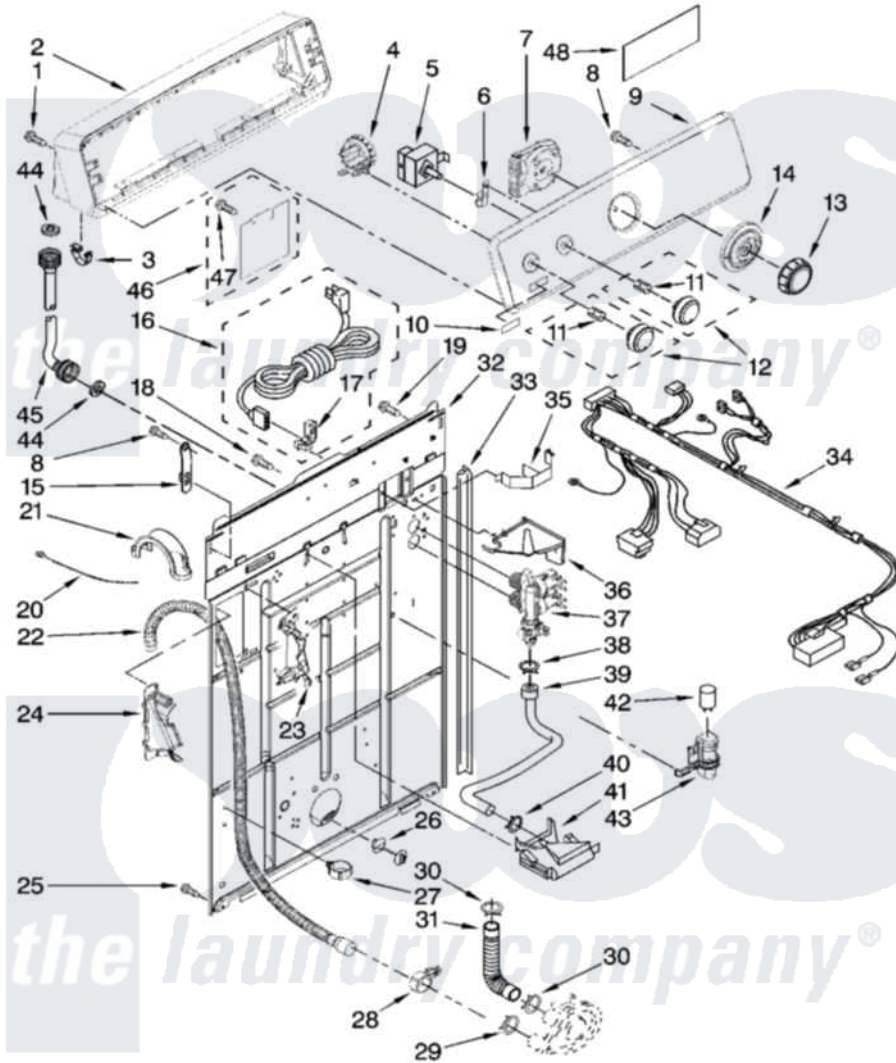

Maytag MTW5640TQ1 02 - CONTROLS AND REAR PANEL PARTS

CONTROLS AND REAR PANEL PARTS

For Model: MTW5640TQ1
(White)

IMPORTANT: All Part Numbers Listed Are Whirlpool Numbers. Source Parts Through Whirlpool.

W10122433

3

Maytag [Residential Maytag MTW5640TQ1 Washer Parts](#) Parts Diagram 02 - CONTROLS AND REAR PANEL PARTS
Click on the part number to view part

Item	Original Part Number	Replaced By	Status	Part Description
1	359625	487240		Screw, For Mtg. Service Capacitor
2	8579715		Not Available	Console Shell (Includes Item 3)
3	8312709			Clip-Console
4	8577843	W10337781		Switch-WL
5	8578338			Switch, Water Temperature
6	8317975			Restraint, Harness
7	W10111389			Timer
8	90767			Screw, 8A X 3/8 HeX Washer Head Tapping
9	W10089676	W10093740		Console
10	W10112569	W10203949		Medallion
11	8536939			Clip, Knob
12	W10110029			Knob, Control
13	W10110027			Knob, Timer
14	W10110028			Dial, Timer