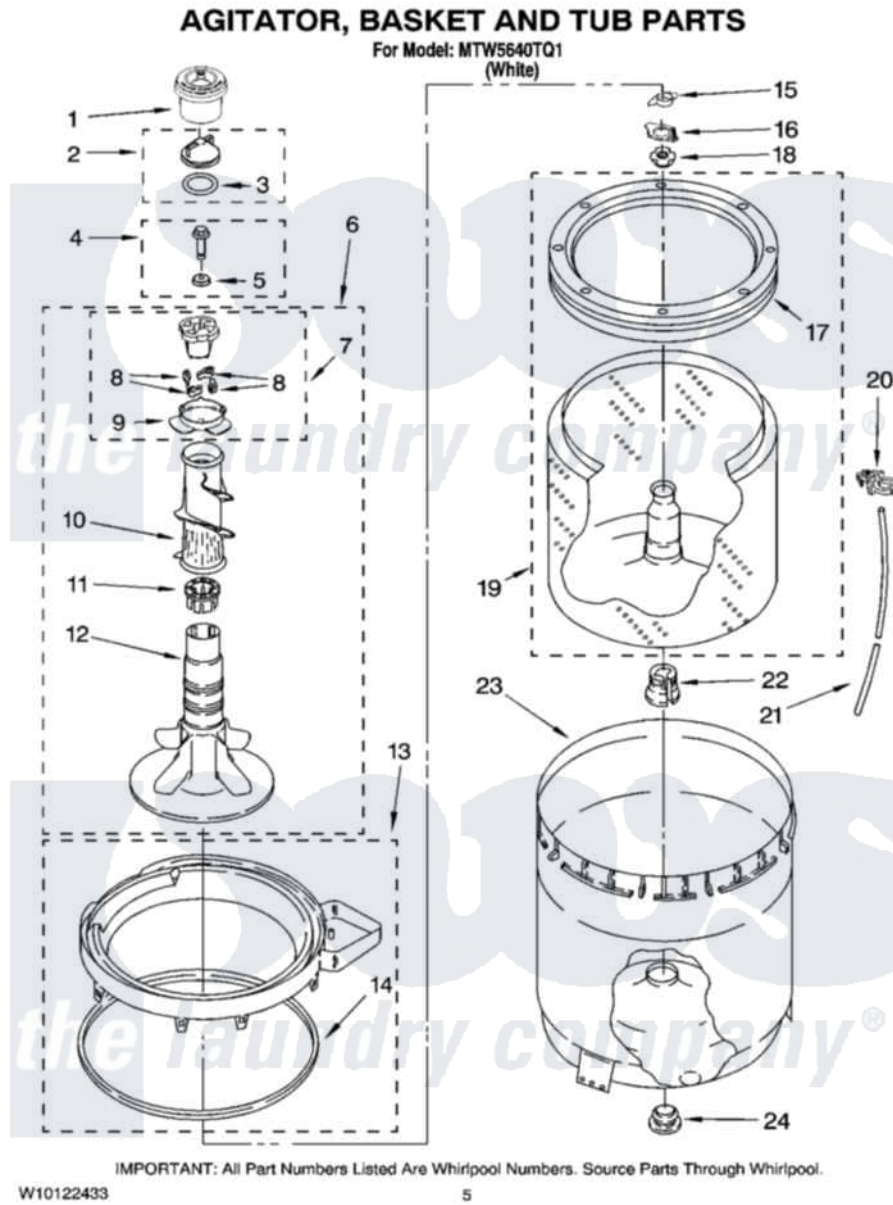

# Maytag MTW5640TQ1 03 - AGITATOR, BASKET AND TUB PARTS

Maytag [Residential Maytag MTW5640TQ1 Washer Parts](#) Parts Diagram 03 - AGITATOR, BASKET AND TUB PARTS  
Click on the part number to view part

Item	Original Part Number	Replaced By	Status	Part Description
1	<a href="#">8565968</a>			Dispenser, Fabric Softener
2	3354733	<a href="#">W10074580</a>		Cap, Barrier
3	3348855	<a href="#">W10072840</a>		Fabric Softener
4	<a href="#">358237</a>			Screw And Washer
5	<a href="#">3949550</a>			Washer
6	<a href="#">W10093672</a>			Agitator
7	3363663	<a href="#">285811</a>		Cam-Agitator
8	3366877	<a href="#">80040</a>		Dog-Agitator
9	<a href="#">3363661</a>			Bearing, Driven Cam
10	<a href="#">3349019</a>			Auger, Agitator
11	3350389	<a href="#">285587</a>		Washer
12	<a href="#">W10110020</a>			Agitator
13	8528150	<a href="#">W10445870</a>		Ring-Tub
14	<a href="#">3976308</a>			Gasket, Tub Ring
15	<a href="#">3354845</a>			Clip, Agitator
16	<a href="#">8543666</a>			Washer, Agitator

17	8519788	<a href="#">387240</a>	Ring, Balance
18	<a href="#">21366</a>		Nut, Spanner
19	8526017	<a href="#">W10389329</a>	Clothes Container, Assembly
20	<a href="#">2219077</a>		Clip, Pressure Switch Hose
21	3347780	<a href="#">353244</a>	Hose, Pressure Switch
22	<a href="#">389140</a>		Tub Block, Basket Drive
23	<a href="#">63849</a>		Strain Relief, Power Cord
24	<a href="#">383727</a>		Gasket, Centerpodt