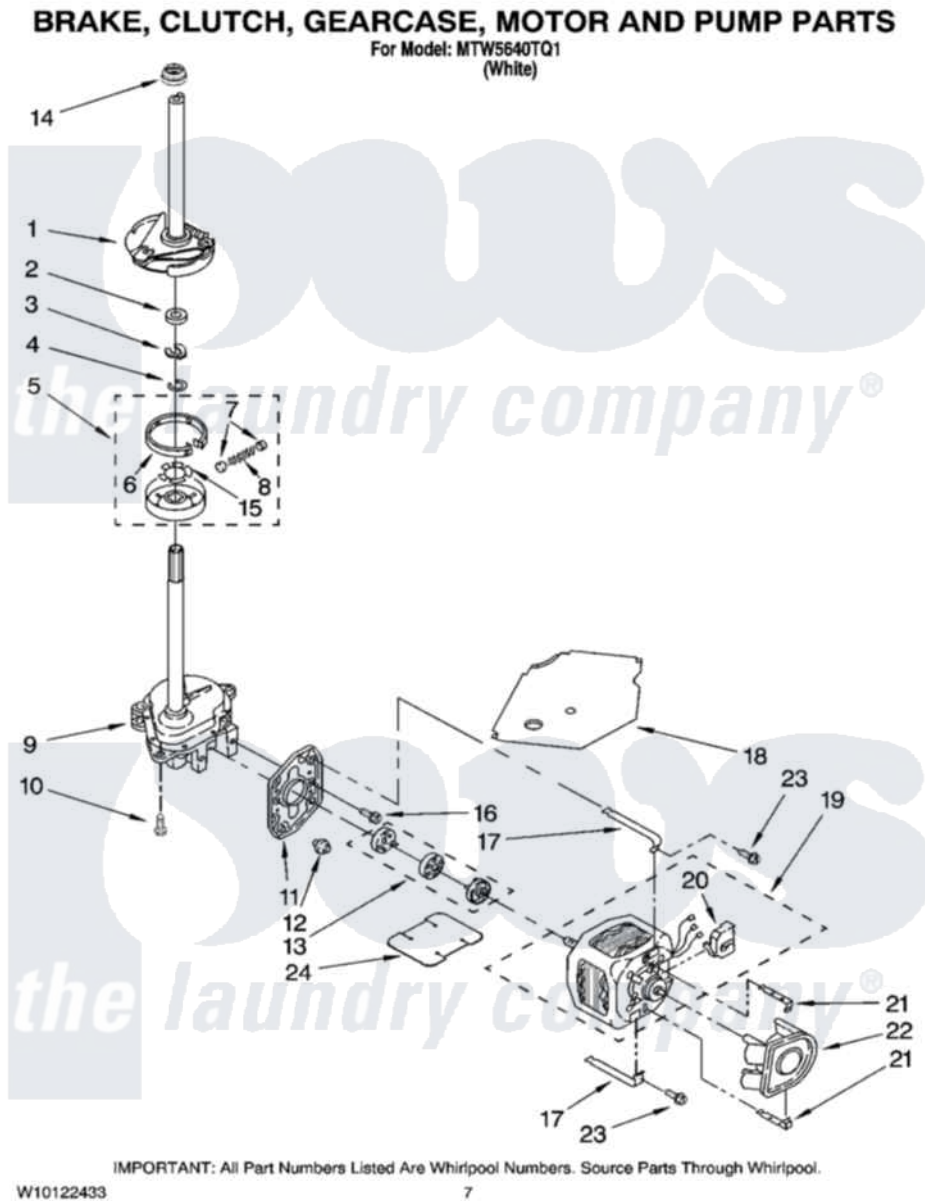

Maytag MTW5640TQ1 04 - BRAKE, CLUTCH, GEARCASE, MOTOR AND PUMP PARTS

Maytag [Residential Maytag MTW5640TQ1 Washer Parts](#) Parts Diagram 04 - BRAKE, CLUTCH, GEARCASE, MOTOR AND PUMP PARTS
Click on the part number to view part

Item	Original Part Number	Replaced By	Status	Part Description
1	388952	285792		Basketdrive
2	63292			Washer, Spin Tube Thrust
3	62697	W10080230		Ring, Spin Tube Support
4	63283	285353		Ring
5	3951311	285785		Clutch
6	3951308	285790		Lining
7	62646			Cap, Clutch Spring
8	3946792			Spring And Damper Assembly
9	3360630	3360629		Gearcase
10	3357334	3400516		Screw Anti-Rattle
11	62611			Plate, Motor Mount To Gearcase
12	62691			Grommet, Motor
13	3978849	285852A		Coupling
14	8577374			Seal, Centerpost

15	3355454		Clip, Main Drive
16	3400516		Screw Anti-Rattle
17	3349637	W10086010	Retainer, Motor
18	3362089		Shield, Tub To Motor
19	8528157	661600	Motor, Main Drive
20	3952056		Switch, Main Drive Motor
21	8546127		Retainer, Pump
22	3363394		Pump
23	3387485	273556	Screw, 10-16 X 5/8
24	3946532		Shield, Motor