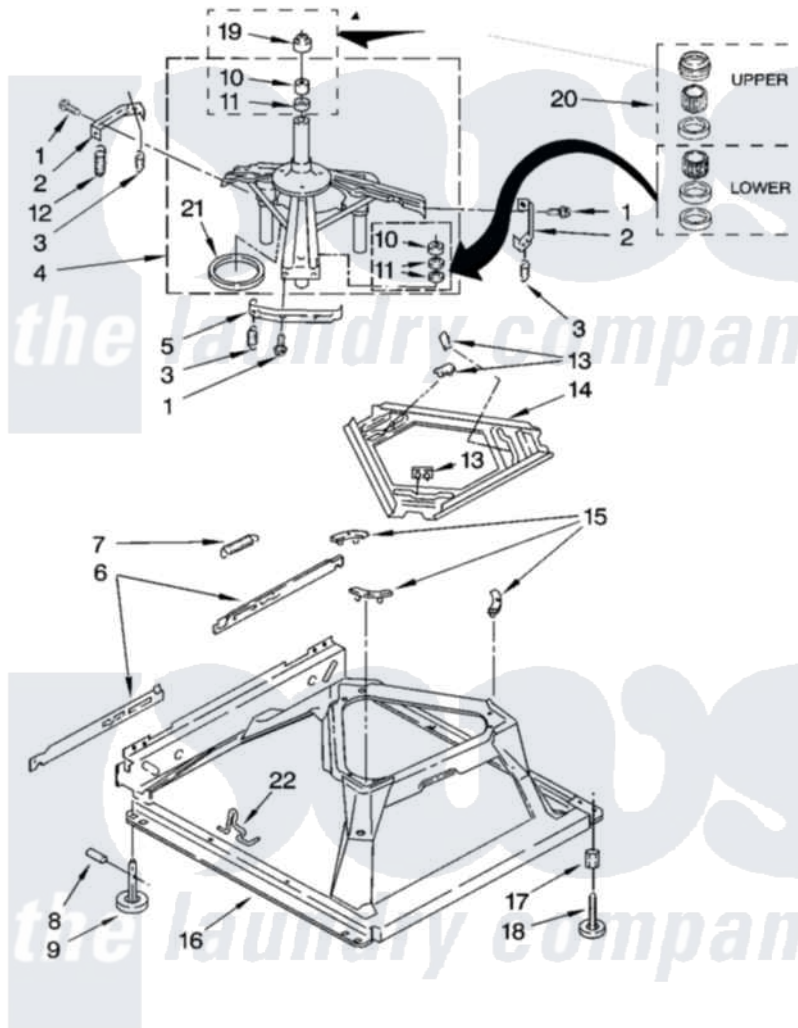

Maytag MTW5640TQ1 05 - MACHINE BASE PARTS

MACHINE BASE PARTS

For Model: MTW5640TQ1
(White)

IMPORTANT: All Part Numbers Listed Are Whirlpool Numbers. Source Parts Through Whirlpool.

8

W10122433

[Maytag Residential Maytag MTW5640TQ1 Washer Parts](#) Parts Diagram 05 - MACHINE BASE PARTS

[Click on the part number to view part](#)

Item	Original Part Number	Replaced By	Status	Part Description
1	3400076			Screw, Bracket Mounting
2	64067			Bracket, Spring Outer
3	63907			Spring, Suspension
4	8575214	280184		Support
5	64065			Bracket, Spring Outer
6	63466			Link, Leveling Mechanism
7	62597	8316845		Spring
8	62837			Pin, Knurled
9	62596	285244		Feet-Leveling
10	8546455			Bearing, Centerpost
11	357409	359449		Seal, Agitator Shaft
12	388492	W10250667		Spring, Counterweight
13	62568	285219		Pad
14	3946509			Plate, Suspension
15	3363660	285744		Pad
16	3946512	285771		Base

17	3359452	Nut, Lock
18	W10001130	Foot, Leveling
19	8577376	Seal, Centerpost
20	285203	Centerpost Bearing Kit
21	63134	Ring, Sound Deadening
22	63806	W10145155 Retainer, Suspension Spring