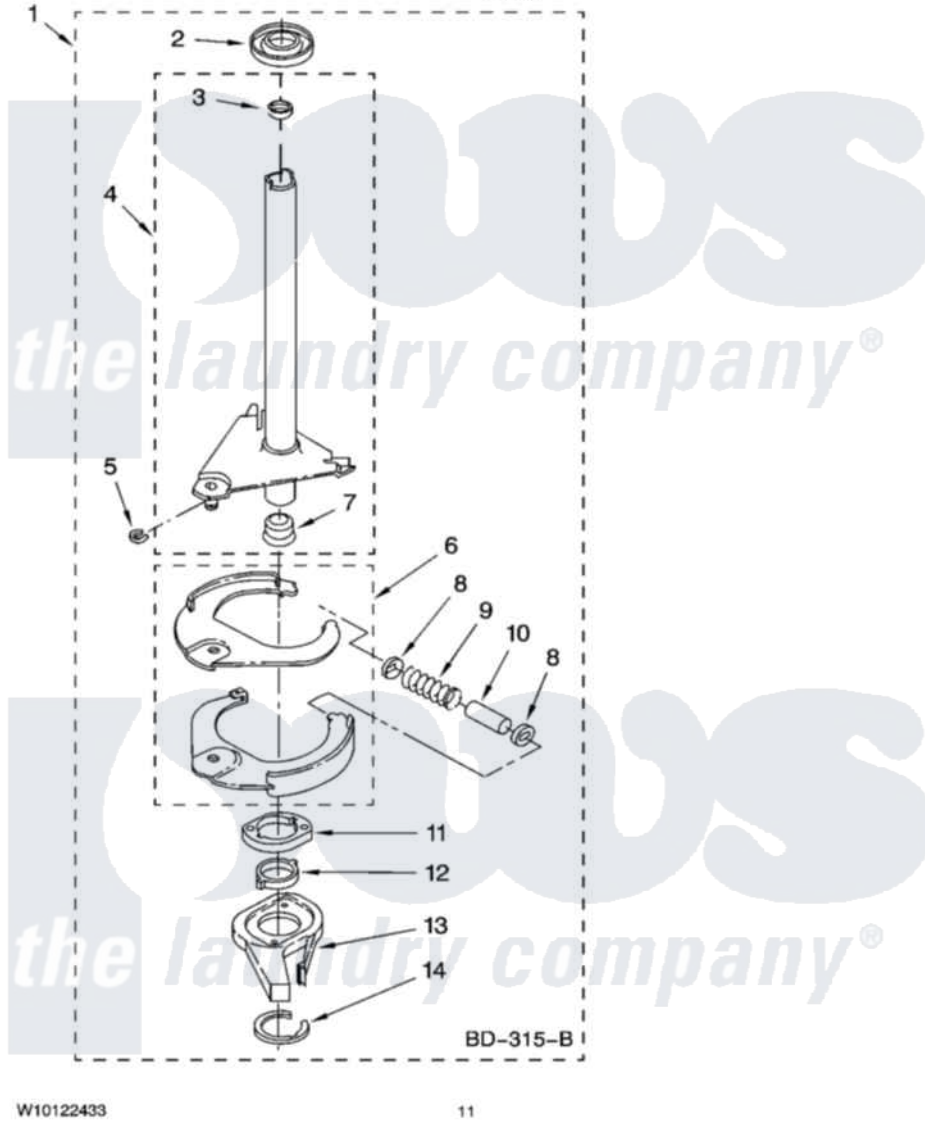

# Maytag MTW5640TQ1 07 - BRAKE AND DRIVE TUBE PARTS

## BRAKE AND DRIVE TUBE PARTS

For Model: MTW5640TQ1  
(White)

W10122433

11

Maytag Residential Maytag MTW5640TQ1 Washer Parts Parts Diagram 07 - BRAKE AND DRIVE TUBE PARTS  
Click on the part number to view part

Item	Original Part Number	Replaced By	Status	Part Description
1	388952	<a href="#">285792</a>		Basketdrive
2	<a href="#">62658</a>			Ring, Thrust
3	<a href="#">356427</a>			Seal, Spin Pinion
4	64027	<a href="#">64208</a>		Tube-Spin
5	64035	<a href="#">W10083190</a>		Ring, Retaining
6	64232	<a href="#">285438</a>		Shoe-Brake
7	62703	<a href="#">8546462</a>		"T" Bearing, Spin Tube
8	3353956	<a href="#">285658</a>		Sleeve
9	387806		Not Available	Spring, Brake
10	3355360	<a href="#">285658</a>		Sleeve
11	661516	<a href="#">8546461</a>		Cam, Brake Release
12	<a href="#">63022</a>			Sleeve, Cam
13	64194	<a href="#">285790</a>		Lining
14	90368	<a href="#">W10083200</a>		Ring, Retaining
"			Not Available	
"	<a href="#">285208</a>			Lubricant