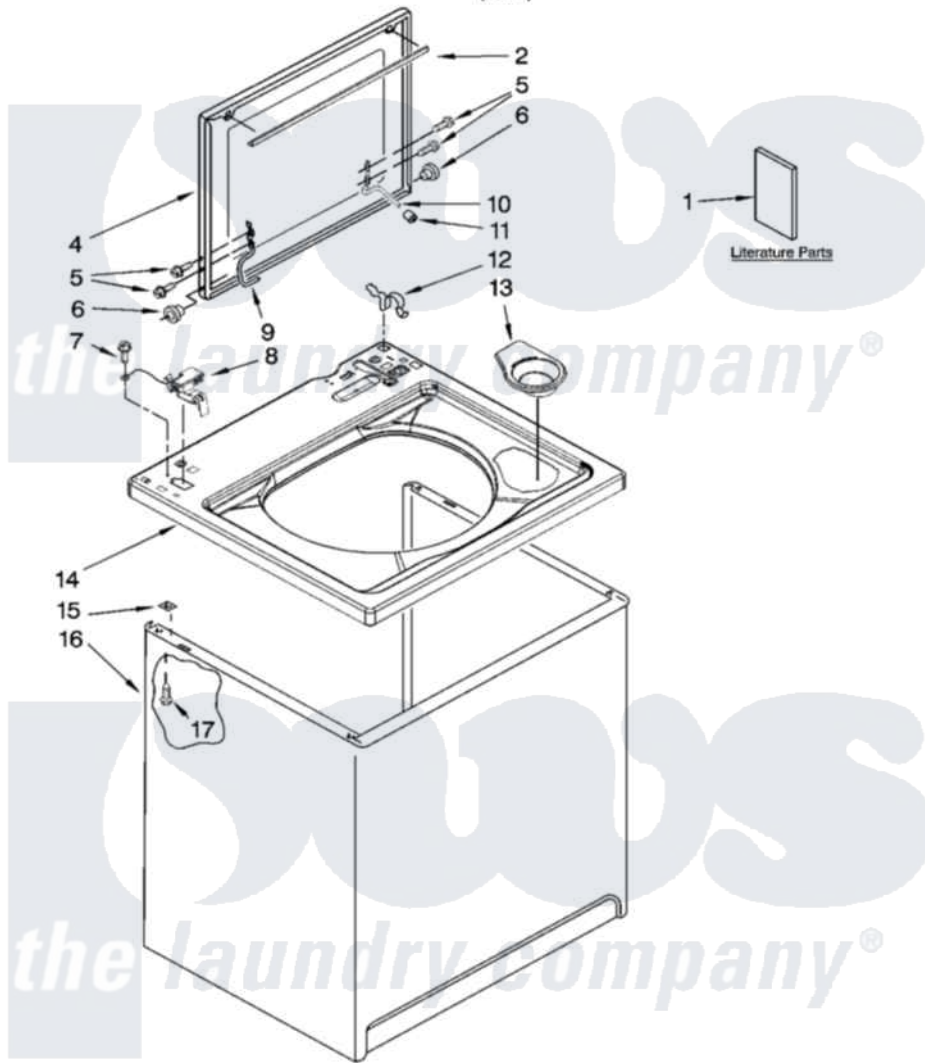

Maytag MTW5640TQ2 01 - TOP AND CABINET PARTS

MAYTAG®

TOP AND CABINET PARTS

For Model: MTW5640TQ2
(White)

AUTOMATIC
WASHER

2-08 Litho in U.S.A. (drd)

1

Part No. W10188214 Rev. A

Maytag Residential Maytag MTW5640TQ2 Washer Parts Parts Diagram 01 - TOP AND CABINET PARTS

[Click on the part number to view part](#)

Item	Original Part Number	Replaced By	Status	Part Description
1	W10150597		Not Available	Use & Care Guide
"	W10150628		Not Available	Feature Sheet
"	W10092784		Not Available	Energy Guide
"	W10111392		Not Available	Wiring Diagram
2	8054939			Seal, Lid
4	W10171568	W10193865		Lid
5	W10119828			Screw, Lid Hinge Mounting
6	8319539			Bearing, Lid Hinge
7	3351614			Screw, Gearcase Cover Mounting
8	8318084			Switch, Lid
9	8559336	W10225136		Hinge 7 Pad Assembly
10	54583			Hinge, Lid
11	19119			Bumper, Lid Hinge
12	62780			Clip, Top And Cabinet And Rear Panel
13	8565967			Dispenser, Bleach

14

[8543488](#)

Top

15

62750

Spacer, Cabinet To Top (4)

16

[63424](#)

Cabinet

17

[3390631](#)

Screw, 10-16 X 3/8