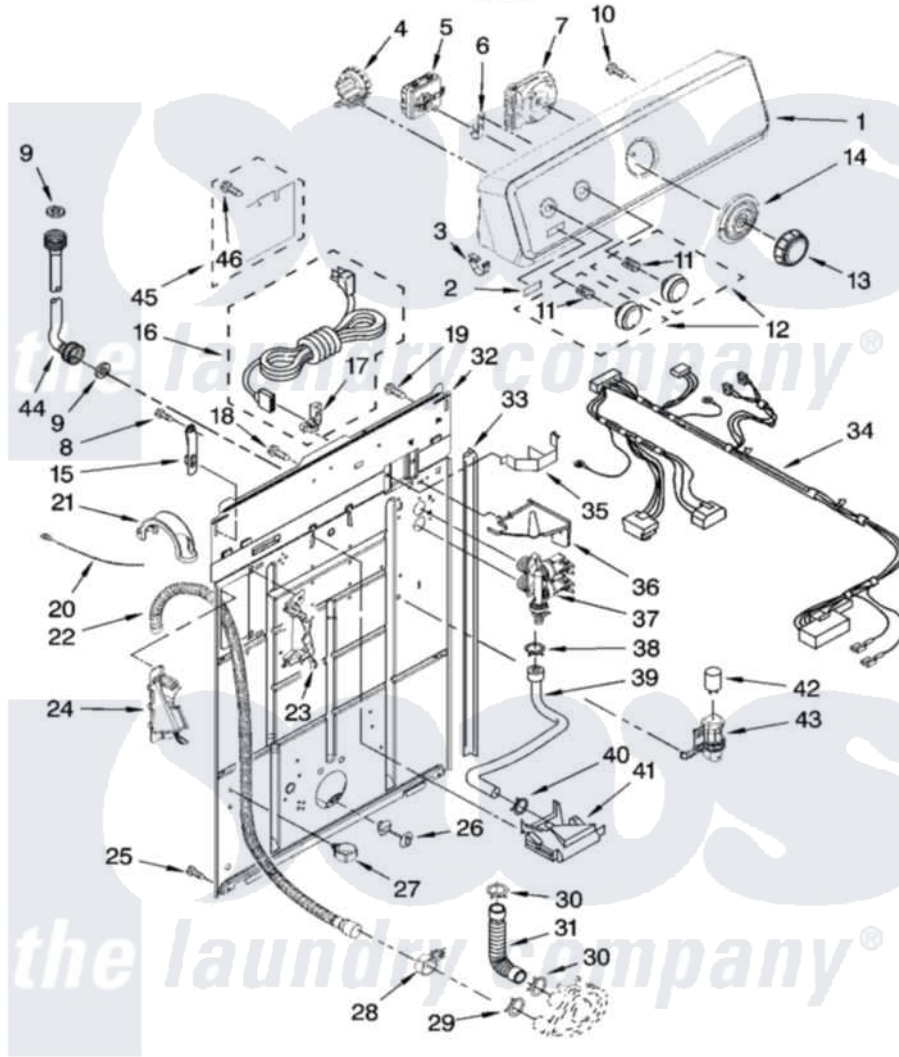

Maytag MTW5640TQ2 02 - CONTROLS AND REAR PANEL PARTS

CONTROLS AND REAR PANEL PARTS

For Model: MTW5640TQ2
(White)

W10188214

3

Maytag [Residential Maytag MTW5640TQ2 Washer Parts](#) Parts Diagram 02 - CONTROLS AND REAR PANEL PARTS
Click on the part number to view part

Item	Original Part Number	Replaced By	Status	Part Description
1	W10089676	W10093740		Console
2	W10112569	W10203949		Medallion
3	8312709			Clip-Console
4	8577843	W10337781		Switch-WL
5	W10113058	W10184148		Switch, Water Temperature
6	8317975			Restraint, Harness
7	W10111389			Timer
8	90767			Screw, 8A X 3/8 HeX Washer Head Tapping
9	3976300	16123		Washer Inlet-Hose Miscellaneous Parts Must be Ordered Separately.
10	3400073			Screw, Ground
11	8536939			Clip, Knob
12	W10110029			Knob, Control
13	W10110027			Knob, Timer
14	W10110028			Dial, Timer

15	8568314		Strap, Console
16	8578842	285800	Cord-Power
17	3952821	285777	Relief-Str
18	9740848		Screw, Mixing Valve Mounting
19	3351614		Screw, Gearcase Cover Mounting
20	3347868	W10339879	Tie, Cable
21	8577378		U-Bend, Drain Hose
22	W10122138	W10096921	Drain Hose Assembly
23	8541669		Bucket, Drain Hose
24	8541658		Bucket, Drain Hose
25	62863	3390631	Screw, 10-16 X 3/8
26	8519200		Support, Rear Panel
27	8541667		Clamp, Hose
28	8541668		Clamp, Hose
29	8317496	285655	Clamp, Hose
30	3363366	616099	Clamp
31	3951449	285871	Hose
32	8318015		Panel, Rear
33	62747		Pad, Rear Panel
34	W10176460		Harness, Wiring
35	8055003		Clip, Harness And Pressure Switch
36	8539874		Shield, Suds
37	3979347	3979346	Valve, Water Inlet And Thermistor Assembly
38	301958	596669	Clamp, Manifold
39	8317974	8317926	Hose, Vacuum Break
40	370450	596669	Clamp, Manifold
41	387606	3360977	Break-Vac
42	8572717		Capacitor, Motor Start
43	8318046		Clip, Capacitor
44	8571377	89503	Hose-Inlet
"	8571378	89503	Hose-Inlet
45	W10093726		Shield, Assembly Lower
46	W10000080	8282566	Clip, Pine Tree