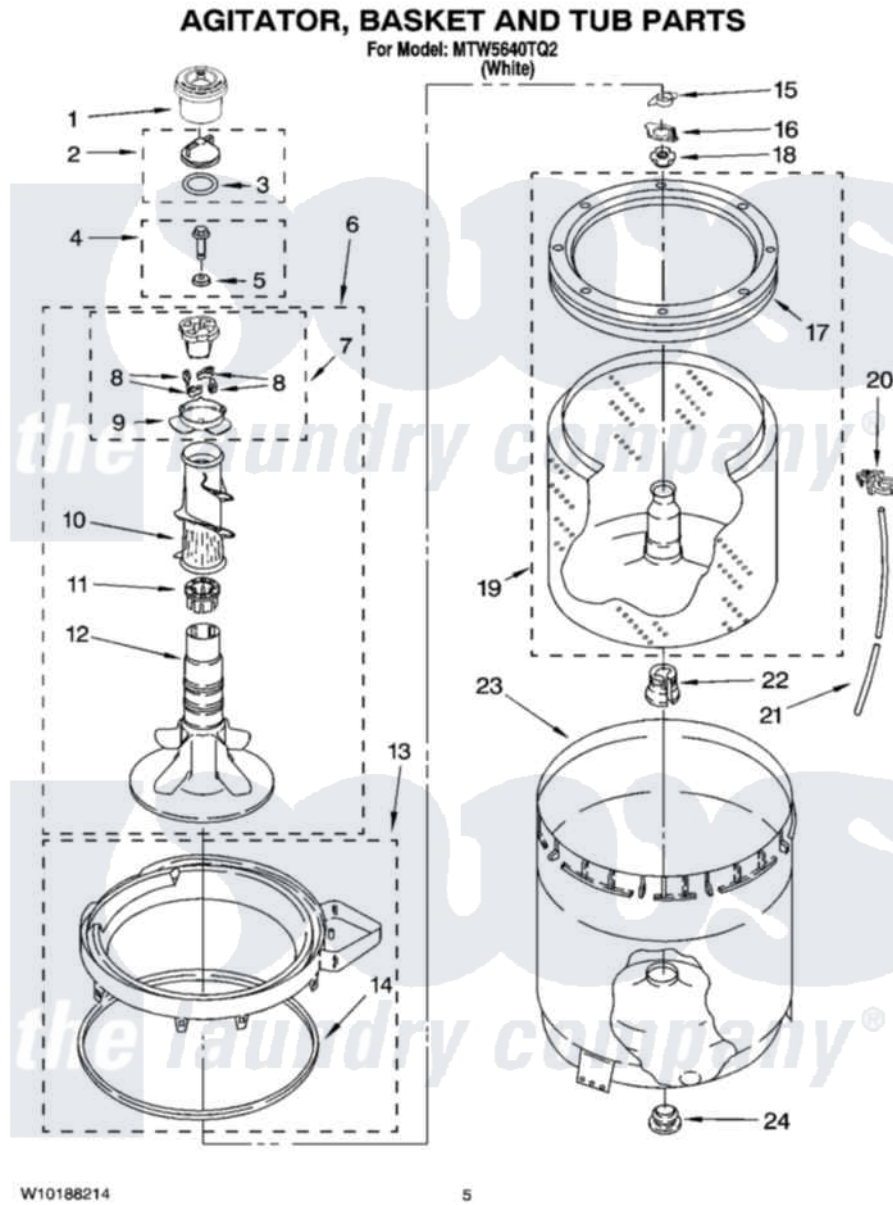

Maytag MTW5640TQ2 03 - AGITATOR, BASKET AND TUB PARTS

Maytag Residential Maytag MTW5640TQ2 Washer Parts Parts Diagram 03 - AGITATOR, BASKET AND TUB PARTS
Click on the part number to view part

Item	Original Part Number	Replaced By	Status	Part Description
1	8565968			Dispenser, Fabric Softener
2	3354733	W10074580		Cap, Barrier
3	W10072840			Fabric Softener
4	358237			Screw And Washer
5	3949550			Washer
6	W10093672			Agitator
7	3363663	285811		Cam-Agitator
8	3366877	80040		Dog-Agitator
9	3363661			Bearing, Driven Cam
10	3349019			Auger, Agitator
11	3350389	285587		Washer
12	W10110020			Agitator
13	8528150	W10445870		Ring-Tub
14	3976308			Gasket, Tub Ring
15	3354845			Clip, Agitator
16	8543666			Washer, Agitator

17	387240		Ring, Balance
18	21366		Nut, Spanner
19	8526017	W10389329	Clothes Container, Assembly
20	2219077		Clip, Pressure Switch Hose
21	3347780	353244	Hose, Pressure Switch
22	389140		Tub Block, Basket Drive
23	63849		Strain Relief, Power Cord
24	383727		Gasket, Centerpodt