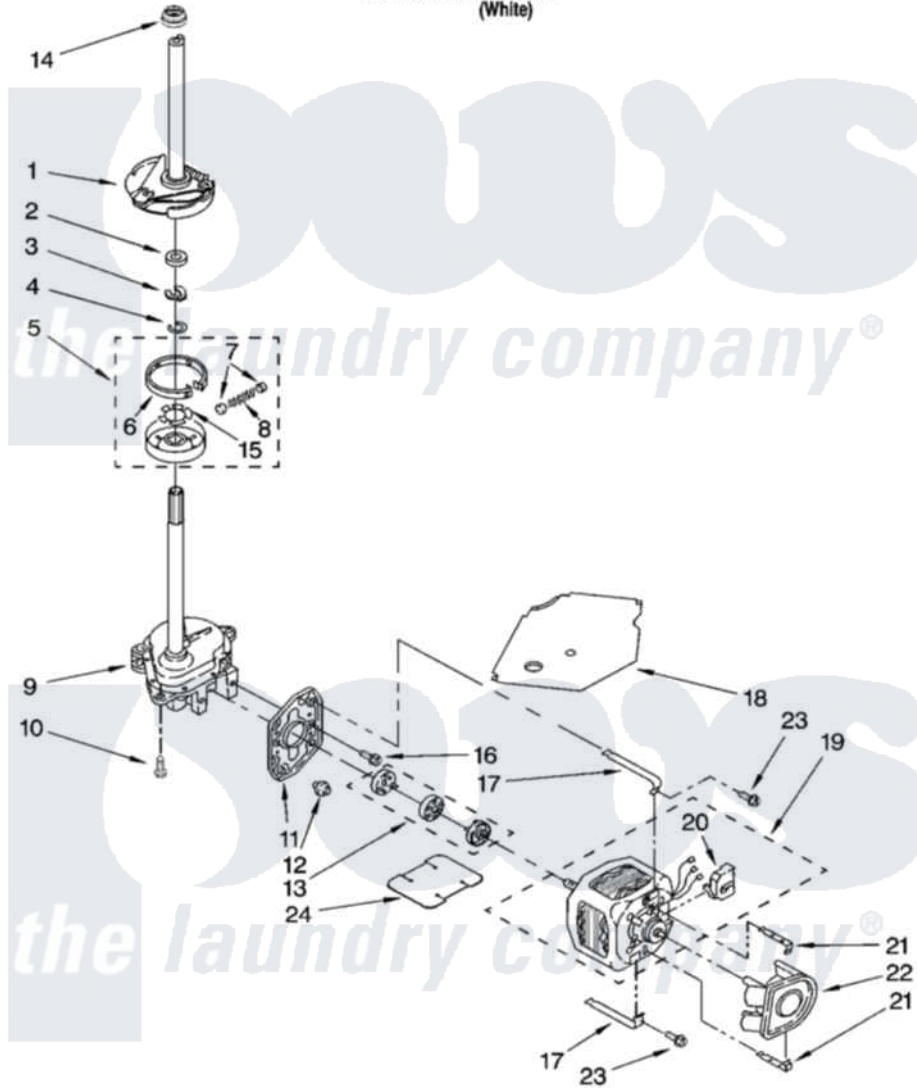

Maytag MTW5640TQ2 04 - BRAKE, CLUTCH, GEARCASE, MOTOR AND PUMP PARTS

BRAKE, CLUTCH, GEARCASE, MOTOR AND PUMP PARTS

For Model: MTW5640TQ2
(White)

W10188214

7

Maytag [Residential Maytag MTW5640TQ2 Washer Parts](#) Parts Diagram 04 - BRAKE, CLUTCH, GEARCASE, MOTOR AND PUMP PARTS

[Click on the part number to view part](#)

Item	Original Part Number	Replaced By	Status	Part Description
1	388952	285792		Basketdrive
2	63292			Washer, Spin Tube Thrust
3	62697	W10080230		Ring, Spin Tube Support
4	63283	285353		Ring
5	3951311	285785		Clutch
6	3951308	285790		Lining
7	62646			Cap, Clutch Spring
8	3946792			Spring And Damper Assembly
9	3360630	3360629		Gearcase
10	3357334	3400516		Screw Anti-Rattle
11	62611			Plate, Motor Mount To Gearcase
12	62691			Grommet, Motor
13	3978849	285852A		Coupling
14	8577374			Seal, Centerpost

15	3355454		Clip, Main Drive
16	3400516		Screw Anti-Rattle
17	W10086010		Retainer, Motor
18	3362089		Shield, Tub To Motor
19	8528157	661600	Motor, Main Drive
20	3952056		Switch, Main Drive Motor
21	8546127		Retainer, Pump
22	3363394		Pump
23	3387485	273556	Screw, 10-16 X 5/8
24	3946532		Shield, Motor