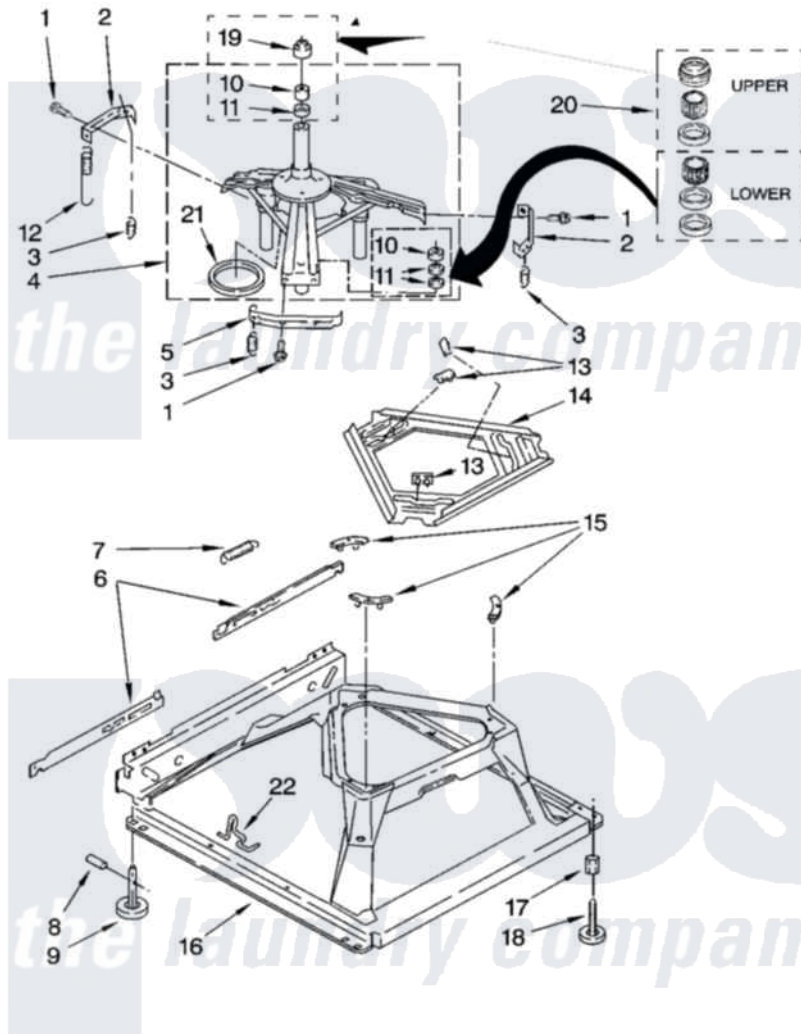

Maytag MTW5640TQ2 05 - MACHINE BASE PARTS

MACHINE BASE PARTS

For Model: MTW5640TQ2
(White)

8

W10188214

Maytag Residential Maytag MTW5640TQ2 Washer Parts Parts Diagram 05 - MACHINE BASE PARTS
Click on the part number to view part

Item	Original Part Number	Replaced By	Status	Part Description
1	3400076			Screw, Bracket Mounting
2	64067			Bracket, Spring Outer
3	63907			Spring, Suspension
4	8575214	280184		Support
5	64065			Bracket, Spring Outer
6	63466			Link, Leveling Mechanism
7	62597	8316845		Spring
8	62837			Pin, Knurled
9	62596	285244		Feet-Leveling
10	8546455			Bearing, Centerpost
11	357409	359449		Seal, Agitator Shaft
12	388492	W10250667		Spring, Counterweight
13	62568	285219		Pad
14	3946509			Plate, Suspension
15	3363660	285744		Pad
16	3946512	285771		Base

17	3359452	Nut, Lock
18	W10001130	Foot, Leveling
19	8577376	Seal, Centerpost
20	285203	Centerpost Bearing Kit
21	63134	Ring, Sound Deadening
22	W10145155	Retainer, Suspension Spring