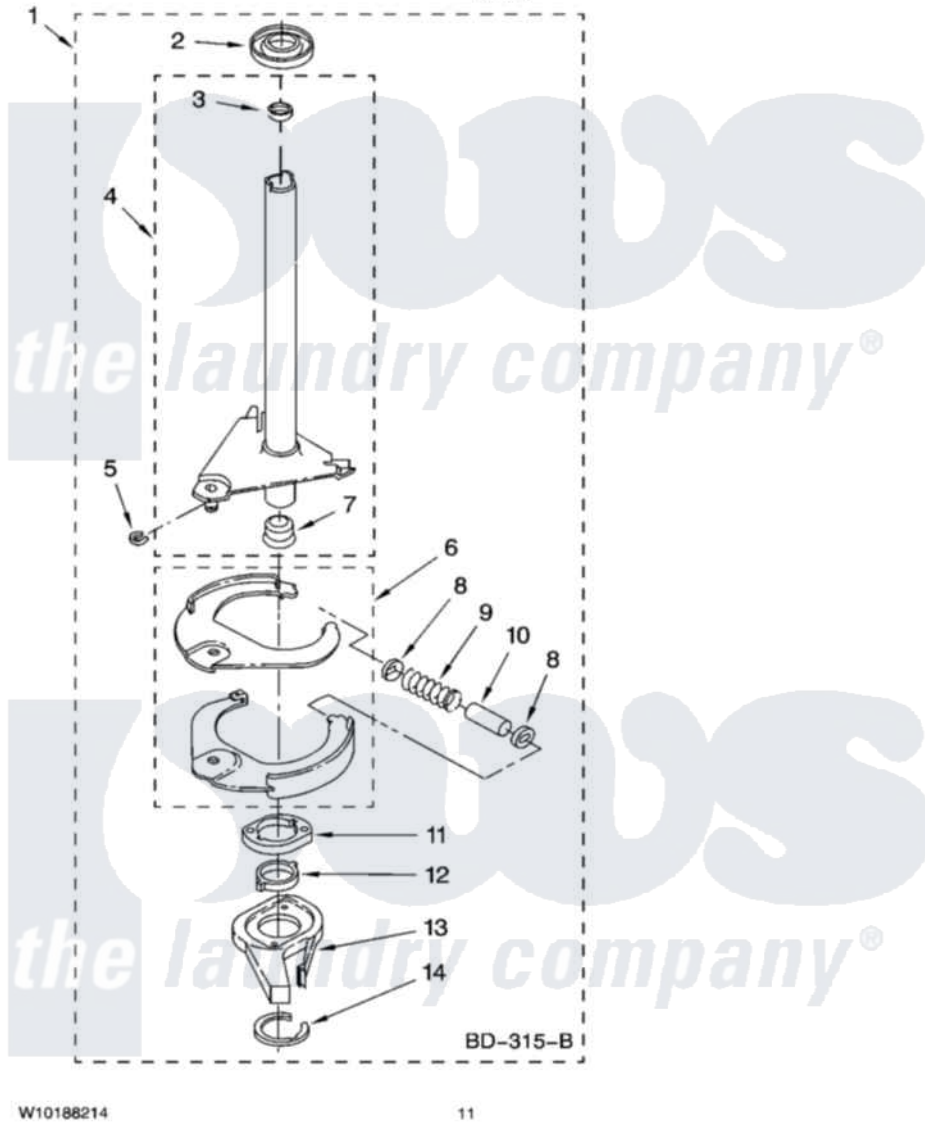

Maytag MTW5640TQ2 07 - BRAKE AND DRIVE TUBE PARTS

BRAKE AND DRIVE TUBE PARTS

For Model: MTW5640TQ2
(White)

W10188214

11

Maytag Residential Maytag MTW5640TQ2 Washer Parts Parts Diagram 07 - BRAKE AND DRIVE TUBE PARTS

Click on the part number to view part

Item	Original Part Number	Replaced By	Status	Part Description
1	388952	285792		Basketdrive
2	62658			Ring, Thrust
3	356427			Seal, Spin Pinion
4	64027	64208		Tube-Spin
5	64035	W10083190		Ring, Retaining
6	64232	285438		Shoe-Brake
7	62703	8546462		"T" Bearing, Spin Tube
8	3353956	285658		Sleeve
9	387806		Not Available	Spring, Brake
10	3355360	285658		Sleeve
11	661516	8546461		Cam, Brake Release
12	63022			Sleeve, Cam
13	64194	285790		Lining
14	90368	W10083200		Ring, Retaining
NI	BLANK		Not Available	FOLLOWING PARTS NOT ILLUSTRATED
"	285208			Lubricant