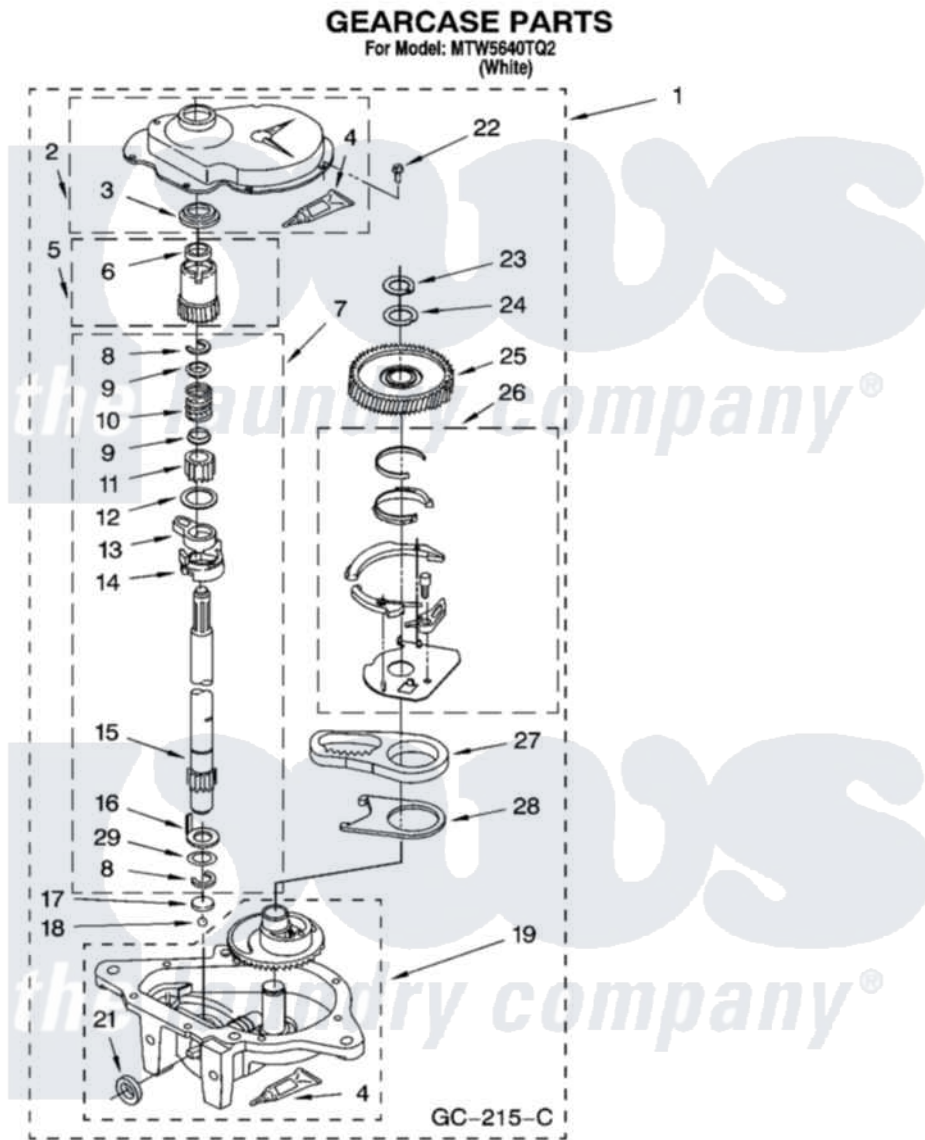

Maytag MTW5640TQ2 08 - GEARCASE PARTS, OPTIONAL PARTS (NOT INCLUDED)

12

W10188214

Maytag Residential Maytag MTW5640TQ2 Washer Parts Parts Diagram 08 - GEARCASE PARTS, OPTIONAL PARTS (NOT INCLUDED)

Click on the part number to view part

Item	Original Part Number	Replaced By	Status	Part Description
1	3360630	3360629		Gearcase
2	285202			Cover, Gearcase
3	3349985			Seal, Gearcase Cover
4	285195			Sealer Sealer, Gasket
5	63320	285362		Gear and Pinion
6	356427			Seal, Spin Pinion
7	389387			Shaft, Agitator
8	90369		Not Available	Ring, Retaining (2)
9	62677			Retainer, Spring
10	62676			Spring, Agitator
11	63273	285509		Shaft, Agitator
12	62619			Washer, Agitator Gear
13	62580	285206		Cam-Agitator
14	62581	285206		Cam-Agitator
15	285509			Shaft, Agitator

16	62618		Washer, Cam Thrust
17	16018	285205	Bearing
18	85529	285205	Bearing
19	389230	285515	Gearcase
21	285352		Seal Kit, Thrust Plug
22	3351614		Screw, Gearcase Cover Mounting
23	3362552	285765	Ring-Retrn
24	285735	285766	Washer Kit, Thrust
25	62570	285362	Gear and Pinon
26	388253	999516	Shelf-Glas
27	3349296	8546456	Rack, Connecting
28	62621		Actuator, Shift
29	388815		Washer, Intermediate 1 3976263 Miscellaneous Parts Bag 2 3976300 Washer, Inlet Hose 3 3366913 Clamp, Hose
NI	72017		Paint, Touch-Up
"	350938		Paint, Pressurized Spray B
"	350930		Paint, Pressurized Spray B
"	799344		Paint, Touch-Up)
"	BLANK	Not Available	OIL
"	350572		Oil
"	BLANK	Not Available	LUBRICANT
"	285208		Lubricant
"	BLANK	Not Available	SEALER
"	285195		Sealer Sealer, Gasket
"	BLANK	Not Available	ACCESSORY PARTS
"	367031		Water System Parts
"	280129	280129A	Break-Sphn
"	280130	280130A	Adapter
"	280131	40922	Hose