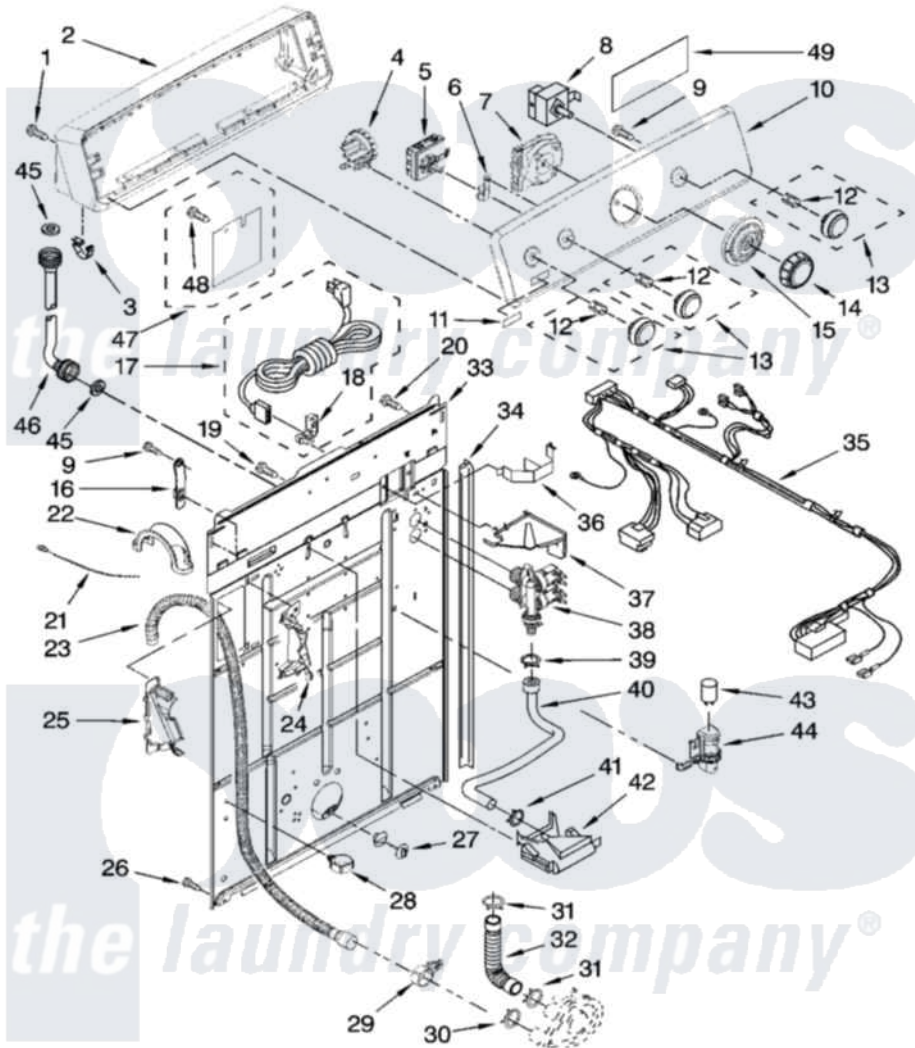

## CONTROLS AND REAR PANEL PARTS

For Model: MTW5720TQ0  
(White)

IMPORTANT: All Part Numbers Listed Are Whirlpool Numbers. Source Parts Through Whirlpool.

W10130102

3

Maytag [Residential Maytag MTW5720TQ0 Washer Parts](#) Parts Diagram 02 - CONTROLS AND REAR PANEL PARTS  
Click on the part number to view part

Item	Original Part Number	Replaced By	Status	Part Description
1	359625	<a href="#">487240</a>		Screw, For Mtg. Service Capacitor
2	8579715		Not Available	Console Shell (Includes Item 3)
3	<a href="#">8312709</a>			Clip-Console
4	8577844	<a href="#">W10339251</a>		Switch-WL
5	<a href="#">8578335</a>			Switch, Water Temperature
6	<a href="#">8317975</a>			Restraint, Harness
7	<a href="#">W10111389</a>			Timer
8	3949187	<a href="#">W10168262</a>		Switch, Rotary
9	<a href="#">90767</a>			Screw, 8A X 3/8 HeX Washer Head Tapping
10	W10089706	<a href="#">W10093747</a>		Console
11	W10112569	<a href="#">W10203949</a>		Medallion
12	<a href="#">8536939</a>			Clip, Knob
13	<a href="#">W10110029</a>			Knob, Control
14	<a href="#">W10110027</a>			Knob, Timer