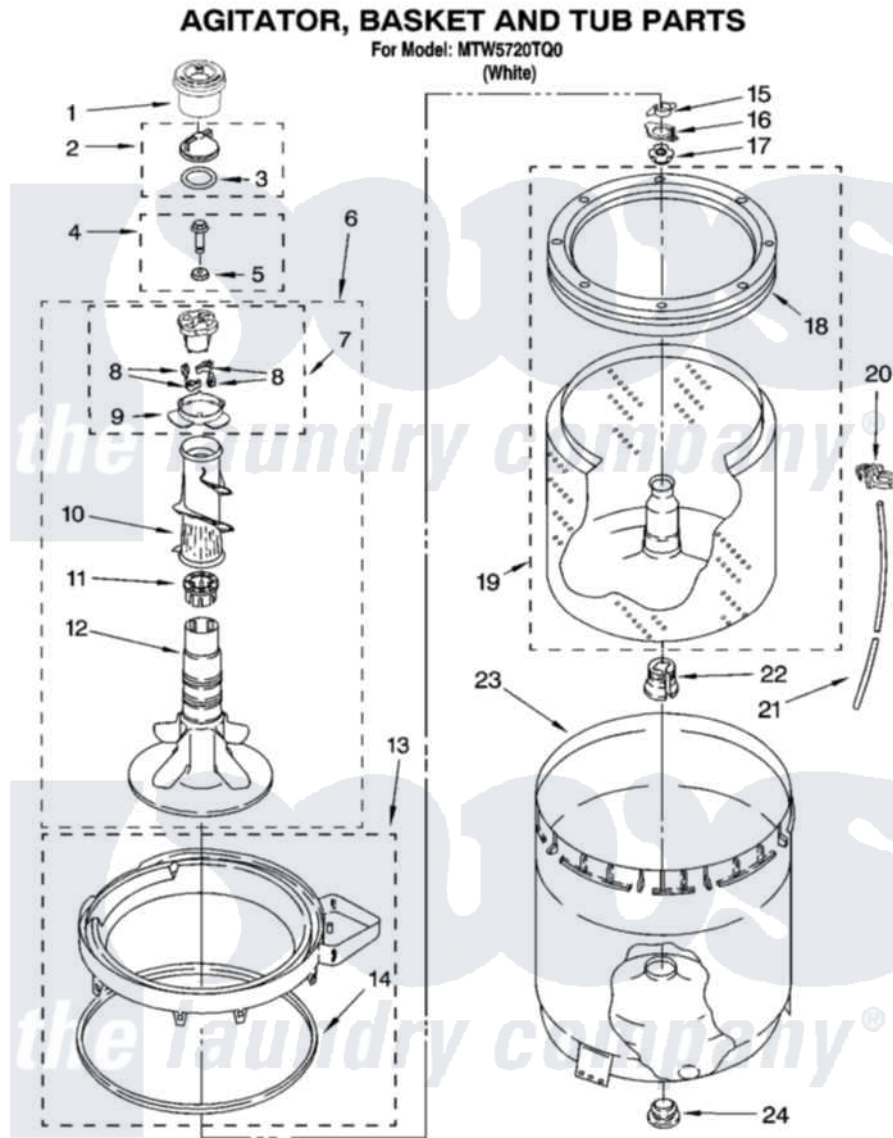

# Maytag MTW5720TQ0 03 - AGITATOR, BASKET AND TUB PARTS

IMPORTANT: All Part Numbers Listed Are Whirlpool Numbers. Source Parts Through Whirlpool.

W10130102

5

Maytag [Residential Maytag MTW5720TQ0 Washer Parts](#) Parts Diagram 03 - AGITATOR, BASKET AND TUB PARTS  
Click on the part number to view part

Item	Original Part Number	Replaced By	Status	Part Description
1	<a href="#">8565968</a>			Dispenser, Fabric Softener
2	3354733	<a href="#">W10074580</a>		Cap, Barrier
3	3348855	<a href="#">W10072840</a>		Fabric Softener
4	<a href="#">358237</a>			Screw And Washer
5	<a href="#">3949550</a>			Washer
6	<a href="#">W10093672</a>			Agitator
7	3363663	<a href="#">285811</a>		Cam-Agitator
8	3366877	<a href="#">80040</a>		Dog-Agitator
9	<a href="#">3363661</a>			Bearing, Driven Cam
10	<a href="#">3349019</a>			Auger, Agitator
11	3350389	<a href="#">285587</a>		Washer
12	<a href="#">W10110020</a>			Agitator
13	8528150	<a href="#">W10445870</a>		Ring-Tub
14	<a href="#">3976308</a>			Gasket, Tub Ring
15	<a href="#">3354845</a>			Clip, Agitator
16	<a href="#">8543666</a>			Washer, Agitator

17	<a href="#">21366</a>		Nut, Spanner
18	8519788	<a href="#">387240</a>	Ring, Balance
19	8526016	<a href="#">W10389328</a>	Clothes Container, Assembly
20	<a href="#">2219077</a>		Clip, Pressure Switch Hose
21	3347780	<a href="#">353244</a>	Hose, Pressure Switch
22	<a href="#">389140</a>		Tub Block, Basket Drive
23	<a href="#">63849</a>		Strain Relief, Power Cord
24	<a href="#">383727</a>		Gasket, Centerpodt